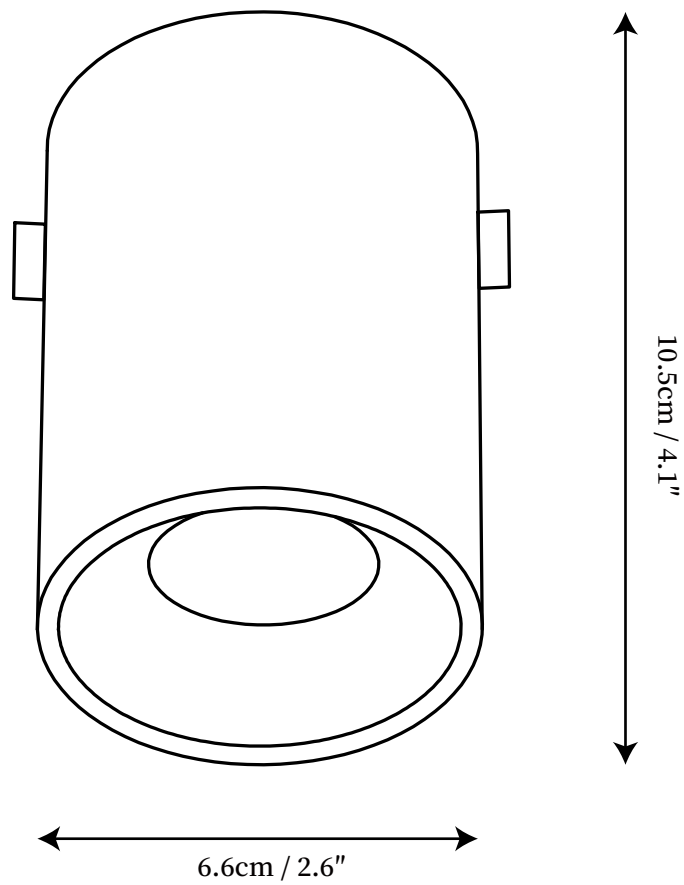

SPECIFICATION SHEET

SPECIFICATION DETAILS

*For custom options, consult factory for details

Fixture Dimensions	D 2.6" x H 4.1"
Light source	GU10
Wattage	10W
Voltage	AC 110-240V
Color Temperature	Based on the purchase of light bulbs
CRI(Ra)	80CRI
Mounting	Ceiling
Driver Required	NO
Optional Color Temps	Buy bulbs as needed
LED Rated Life	Based on bulb life (we do not supply bulbs)
Dimming	Dimming is not supported
Finishes	Concrete Grey.
Glass Details	Concrete Grey.
Material	Metal, Concrete.
Wire Length	NO
Wire Type	NO