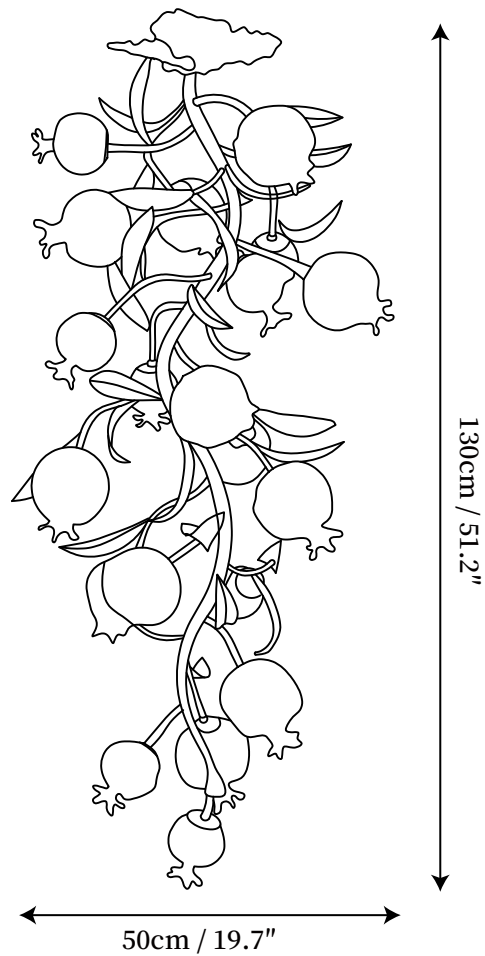

SPECIFICATION SHEET

SPECIFICATION DETAILS

*For custom options, consult factory for details

Fixture Dimensions	D 19.7" x H 51.2"
Light source	G9
Wattage	5W
Voltage	AC 110-240V
Color Temperature	Based on the purchase of light bulbs
CRI(Ra)	80CRI
Mounting	Ceiling
Driver Required	NO
Optional Color Temps	Buy bulbs as needed
LED Rated Life	Based on bulb life (we do not supply bulbs)
Dimming	Dimming is not supported
Finishes	Brass.
Glass Details	Clear.
Material	Brass, Glass.
Wire Length	NO
Wire Type	NO