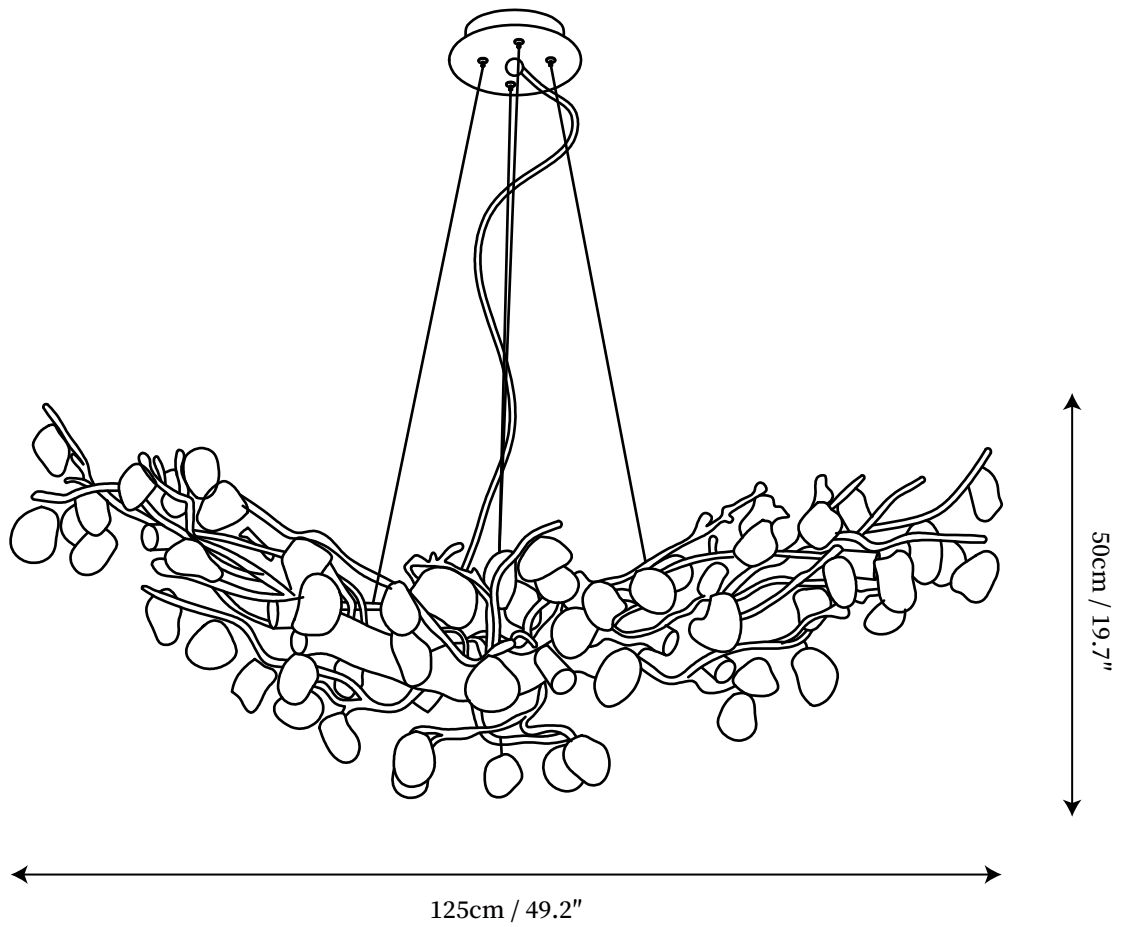

SPECIFICATION SHEET

SPECIFICATION DETAILS

*For custom options, consult factory for details

Fixture Dimensions	D 49.2" x H 19.7"
Light source	G9
Wattage	5W
Voltage	AC 110-240V
Color Temperature	Based on the purchase of light bulbs
CRI(Ra)	80CRI
Mounting	Ceiling
Driver Required	NO
Optional Color Temps	Buy bulbs as needed
LED Rated Life	Based on bulb life (we do not supply bulbs)
Dimming	Dimming is not supported
Finishes	Brass.
Glass Details	Amber.
Material	Brass, Crystal.
Wire Length	59"
Wire Type	Black Coaxial Wire