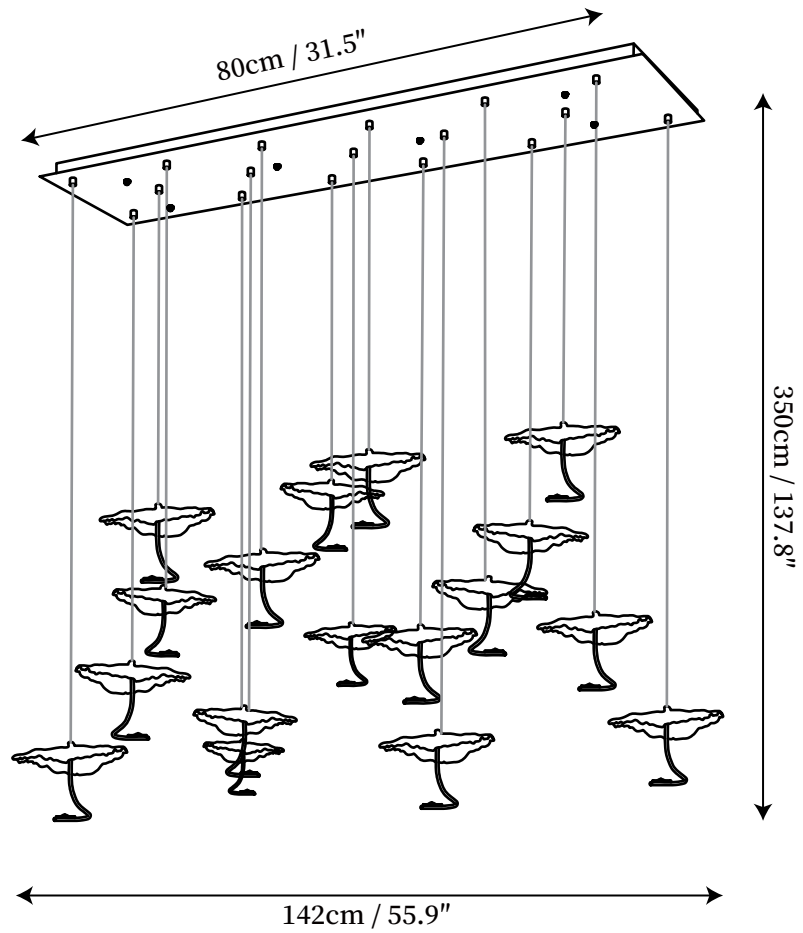

SPECIFICATION SHEET

SPECIFICATION DETAILS

*For custom options, consult factory for details

Fixture Dimensions	D 55.9" x H 137.8"
Light source	Integrated LED
Wattage	~5 W
Voltage	AC 110-240V
Color Temperature	3000K
CRI(Ra)	80CRI
Mounting	Ceiling
Driver Required	Yes
Optional Color Temps	Warm Light (3000K), Neutral Light (4500K), Cool Light (6000K)
LED Rated Life	30000 hours
Dimming	Dimming is not supported
Finishes	Brass & Black.
Shade Details	Brass & Black.
Material	Brass.
Wire Length	59"
Wire Type	Black Coaxial Wire