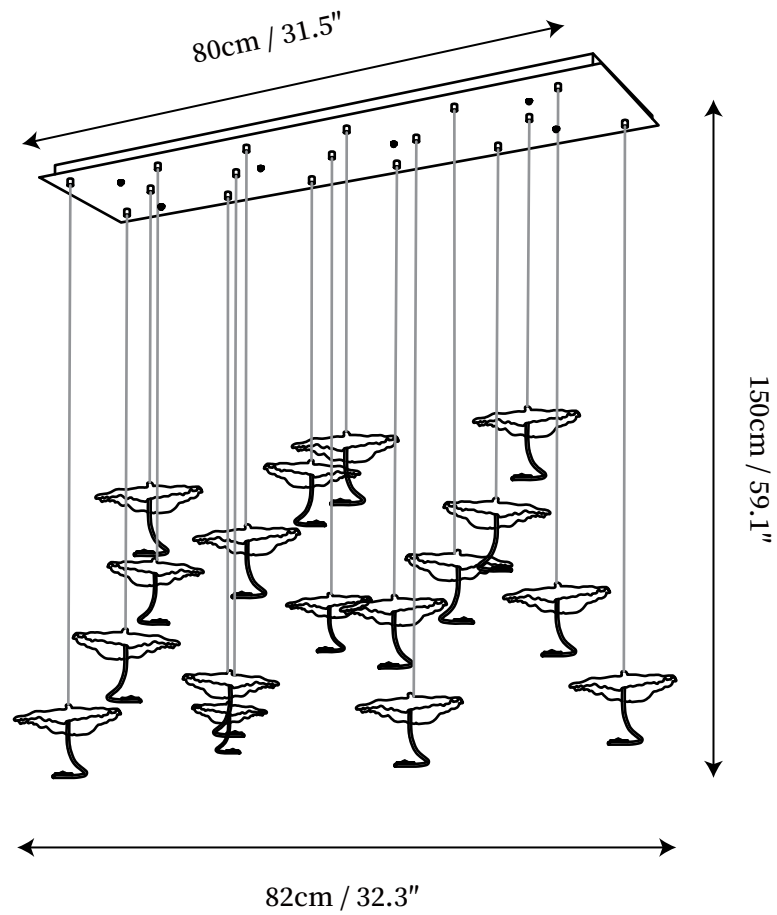

SPECIFICATION SHEET

SPECIFICATION DETAILS

*For custom options, consult factory for details

Fixture Dimensions	D 32.3" x H 59.1"
Light source	Integrated LED
Wattage	~5 W
Voltage	AC 110-240V
Color Temperature	3000K
CRI(Ra)	80CRI
Mounting	Ceiling
Driver Required	Yes
Optional Color Temps	Warm Light (3000K), Neutral Light (4500K), Cool Light (6000K)
LED Rated Life	30000 hours
Dimming	Dimming is not supported
Finishes	Brass & Black.
Shade Details	Brass & Black.
Material	Brass.
Wire Length	59"
Wire Type	Black Coaxial Wire