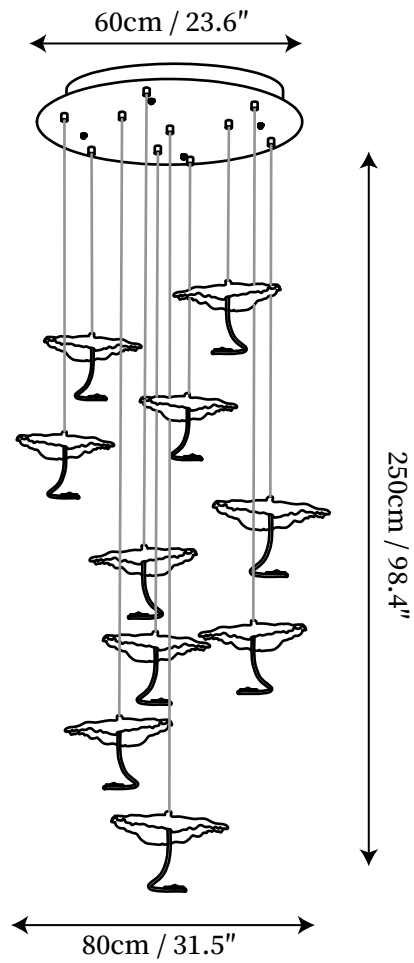

SPECIFICATION SHEET

SPECIFICATION DETAILS

*For custom options, consult factory for details

Fixture Dimensions	D 31.5" x H 98.4"
Light source	Integrated LED
Wattage	~5 W
Voltage	AC 110-240V
Color Temperature	3000K
CRI(Ra)	80CRI
Mounting	Ceiling
Driver Required	Yes
Optional Color Temps	Warm Light (3000K), Neutral Light (4500K), Cool Light (6000K)
LED Rated Life	30000 hours
Dimming	Dimming is not supported
Finishes	Brass & Black.
Shade Details	Brass & Black.
Material	Brass.
Wire Length	59"
Wire Type	Black Coaxial Wire