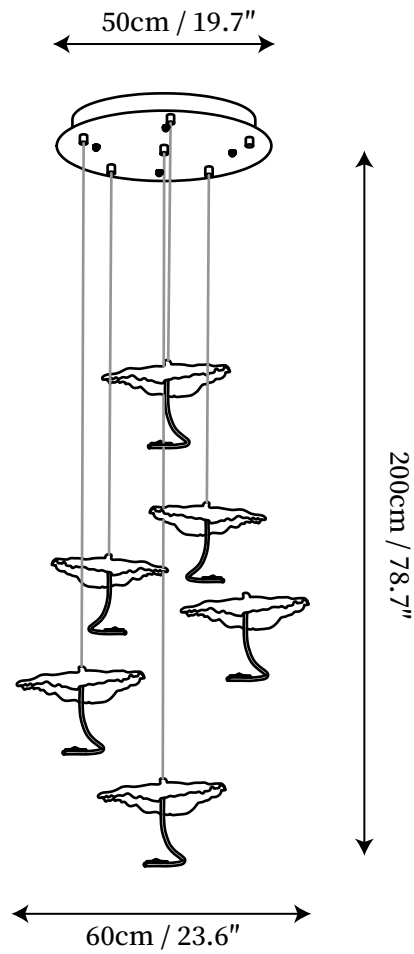

## SPECIFICATION DETAILS

\*For custom options, consult factory for details

<b>Fixture Dimensions</b>	D 9.8" x H 5.9"
<b>Light source</b>	Integrated LED
<b>Wattage</b>	~5 W
<b>Voltage</b>	AC 110-240V
<b>Color Temperature</b>	3000K
<b>CRI(Ra)</b>	80CRI
<b>Mounting</b>	Ceiling
<b>Driver Required</b>	Yes
<b>Optional Color Temps</b>	Warm Light (3000K), Neutral Light (4500K), Cool Light (6000K)
<b>LED Rated Life</b>	30000 hours
<b>Dimming</b>	Dimming is not supported
<b>Finishes</b>	Brass & Black.
<b>Shade Details</b>	Brass & Black.
<b>Material</b>	Brass.
<b>Wire Length</b>	59"
<b>Wire Type</b>	Black Coaxial Wire

## SPECIFICATION DETAILS

\*For custom options, consult factory for details

<b>Fixture Dimensions</b>	D 20.5" x H 59.1"
<b>Light source</b>	Integrated LED
<b>Wattage</b>	~5 W
<b>Voltage</b>	AC 110-240V
<b>Color Temperature</b>	3000K
<b>CRI(Ra)</b>	80CRI
<b>Mounting</b>	Ceiling
<b>Driver Required</b>	Yes
<b>Optional Color Temps</b>	Warm Light (3000K), Neutral Light (4500K), Cool Light (6000K)
<b>LED Rated Life</b>	30000 hours
<b>Dimming</b>	Dimming is not supported
<b>Finishes</b>	Brass & Black.
<b>Shade Details</b>	Brass & Black.
<b>Material</b>	Brass.
<b>Wire Length</b>	59"
<b>Wire Type</b>	Black Coaxial Wire

## SPECIFICATION DETAILS

\*For custom options, consult factory for details

<b>Fixture Dimensions</b>	D 23.6" x H 78.7"
<b>Light source</b>	Integrated LED
<b>Wattage</b>	~5 W
<b>Voltage</b>	AC 110-240V
<b>Color Temperature</b>	3000K
<b>CRI(Ra)</b>	80CRI
<b>Mounting</b>	Ceiling
<b>Driver Required</b>	Yes
<b>Optional Color Temps</b>	Warm Light (3000K), Neutral Light (4500K), Cool Light (6000K)
<b>LED Rated Life</b>	30000 hours
<b>Dimming</b>	Dimming is not supported
<b>Finishes</b>	Brass & Black.
<b>Shade Details</b>	Brass & Black.
<b>Material</b>	Brass.
<b>Wire Length</b>	59"
<b>Wire Type</b>	Black Coaxial Wire