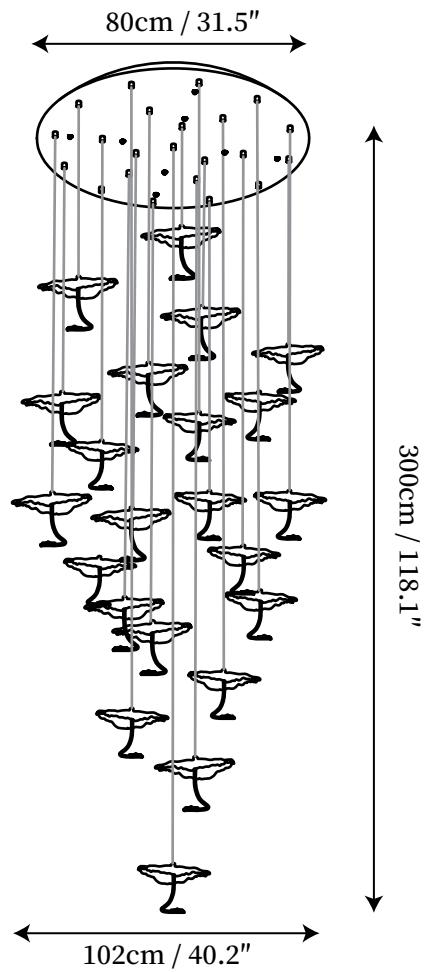

SPECIFICATION SHEET

SPECIFICATION DETAILS

*For custom options, consult factory for details

Fixture Dimensions	D 40.2" x H 118.1"
Light source	Integrated LED
Wattage	~5 W
Voltage	AC 110-240V
Color Temperature	3000K
CRI(Ra)	80CRI
Mounting	Ceiling
Driver Required	Yes
Optional Color Temps	Warm Light (3000K), Neutral Light (4500K), Cool Light (6000K)
LED Rated Life	30000 hours
Dimming	Dimming is not supported
Finishes	Brass & Black.
Shade Details	Brass & Black.
Material	Brass.
Wire Length	59"
Wire Type	Black Coaxial Wire