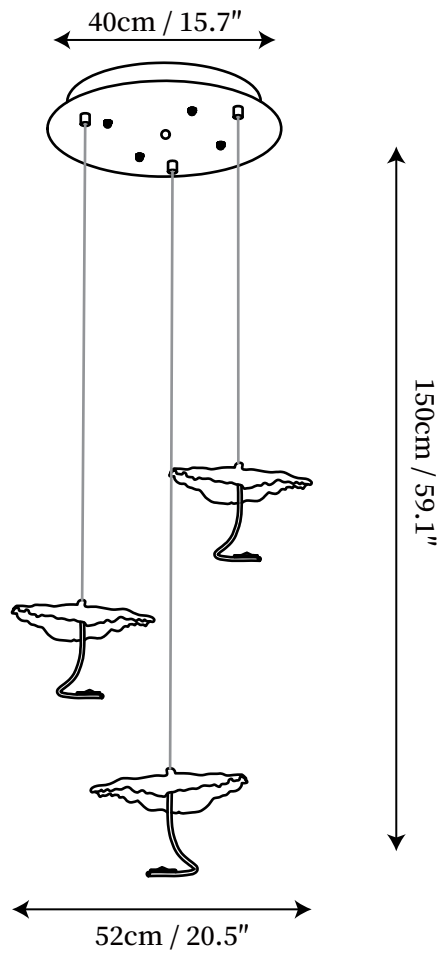

## SPECIFICATION DETAILS

\*For custom options, consult factory for details

<b>Fixture Dimensions</b>	D 9.8" x H 5.9"
<b>Light source</b>	Integrated LED
<b>Wattage</b>	~5 W
<b>Voltage</b>	AC 110-240V
<b>Color Temperature</b>	3000K
<b>CRI(Ra)</b>	80CRI
<b>Mounting</b>	Ceiling
<b>Driver Required</b>	Yes
<b>Optional Color Temps</b>	Warm Light (3000K), Neutral Light (4500K), Cool Light (6000K)
<b>LED Rated Life</b>	30000 hours
<b>Dimming</b>	Dimming is not supported
<b>Finishes</b>	Brass & Black.
<b>Shade Details</b>	Brass & Black.
<b>Material</b>	Brass.
<b>Wire Length</b>	59"
<b>Wire Type</b>	Black Coaxial Wire

## SPECIFICATION DETAILS

\*For custom options, consult factory for details

<b>Fixture Dimensions</b>	D 20.5" x H 59.1"
<b>Light source</b>	Integrated LED
<b>Wattage</b>	~5 W
<b>Voltage</b>	AC 110-240V
<b>Color Temperature</b>	3000K
<b>CRI(Ra)</b>	80CRI
<b>Mounting</b>	Ceiling
<b>Driver Required</b>	Yes
<b>Optional Color Temps</b>	Warm Light (3000K), Neutral Light (4500K), Cool Light (6000K)
<b>LED Rated Life</b>	30000 hours
<b>Dimming</b>	Dimming is not supported
<b>Finishes</b>	Brass & Black.
<b>Shade Details</b>	Brass & Black.
<b>Material</b>	Brass.
<b>Wire Length</b>	59"
<b>Wire Type</b>	Black Coaxial Wire

## SPECIFICATION DETAILS

\*For custom options, consult factory for details

<b>Fixture Dimensions</b>	D 23.6" x H 78.7"
<b>Light source</b>	Integrated LED
<b>Wattage</b>	~5 W
<b>Voltage</b>	AC 110-240V
<b>Color Temperature</b>	3000K
<b>CRI(Ra)</b>	80CRI
<b>Mounting</b>	Ceiling
<b>Driver Required</b>	Yes
<b>Optional Color Temps</b>	Warm Light (3000K), Neutral Light (4500K), Cool Light (6000K)
<b>LED Rated Life</b>	30000 hours
<b>Dimming</b>	Dimming is not supported
<b>Finishes</b>	Brass & Black.
<b>Shade Details</b>	Brass & Black.
<b>Material</b>	Brass.
<b>Wire Length</b>	59"
<b>Wire Type</b>	Black Coaxial Wire