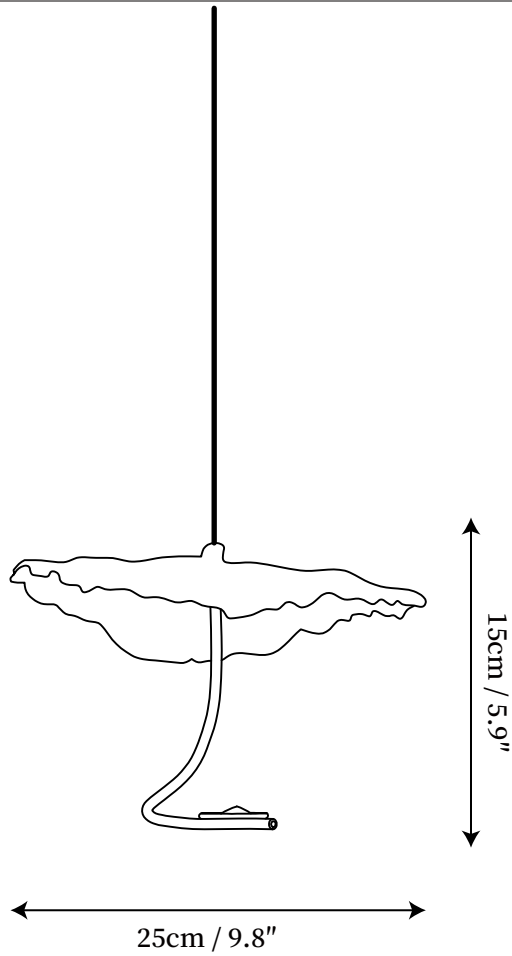

## SPECIFICATION DETAILS

\*For custom options, consult factory for details

<b>Fixture Dimensions</b>	D 9.8" x H 5.9"
<b>Light source</b>	Integrated LED
<b>Wattage</b>	~5 W
<b>Voltage</b>	AC 110-240V
<b>Color Temperature</b>	3000K
<b>CRI(Ra)</b>	80CRI
<b>Mounting</b>	Ceiling
<b>Driver Required</b>	Yes
<b>Optional Color Temps</b>	Warm Light (3000K), Neutral Light (4500K), Cool Light (6000K)
<b>LED Rated Life</b>	30000 hours
<b>Dimming</b>	Dimming is not supported
<b>Finishes</b>	Brass & Black.
<b>Shade Details</b>	Brass & Black.
<b>Material</b>	Brass.
<b>Wire Length</b>	59"
<b>Wire Type</b>	Black Coaxial Wire

## SPECIFICATION DETAILS

\*For custom options, consult factory for details

<b>Fixture Dimensions</b>	D 20.5" x H 59.1"
<b>Light source</b>	Integrated LED
<b>Wattage</b>	~5 W
<b>Voltage</b>	AC 110-240V
<b>Color Temperature</b>	3000K
<b>CRI(Ra)</b>	80CRI
<b>Mounting</b>	Ceiling
<b>Driver Required</b>	Yes
<b>Optional Color Temps</b>	Warm Light (3000K), Neutral Light (4500K), Cool Light (6000K)
<b>LED Rated Life</b>	30000 hours
<b>Dimming</b>	Dimming is not supported
<b>Finishes</b>	Brass & Black.
<b>Shade Details</b>	Brass & Black.
<b>Material</b>	Brass.
<b>Wire Length</b>	59"
<b>Wire Type</b>	Black Coaxial Wire

## SPECIFICATION DETAILS

\*For custom options, consult factory for details

<b>Fixture Dimensions</b>	D 23.6" x H 78.7"
<b>Light source</b>	Integrated LED
<b>Wattage</b>	~5 W
<b>Voltage</b>	AC 110-240V
<b>Color Temperature</b>	3000K
<b>CRI(Ra)</b>	80CRI
<b>Mounting</b>	Ceiling
<b>Driver Required</b>	Yes
<b>Optional Color Temps</b>	Warm Light (3000K), Neutral Light (4500K), Cool Light (6000K)
<b>LED Rated Life</b>	30000 hours
<b>Dimming</b>	Dimming is not supported
<b>Finishes</b>	Brass & Black.
<b>Shade Details</b>	Brass & Black.
<b>Material</b>	Brass.
<b>Wire Length</b>	59"
<b>Wire Type</b>	Black Coaxial Wire