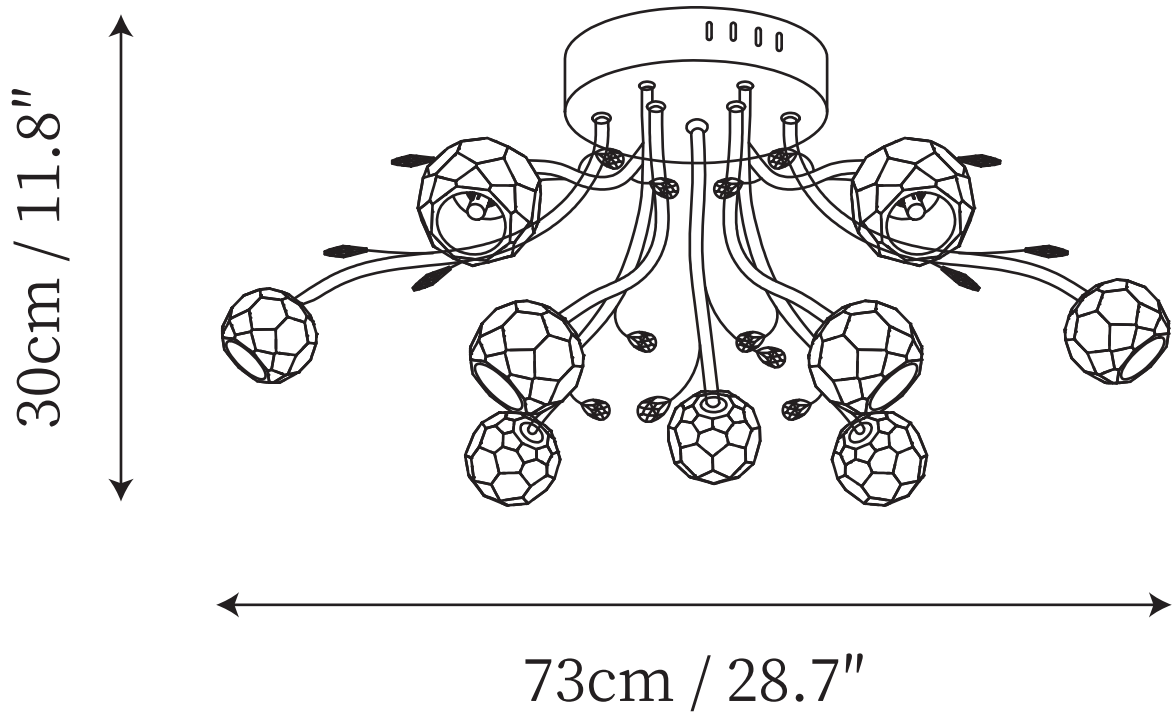

SPECIFICATION SHEET

SPECIFICATION DETAILS

*For custom options, consult factory for details

Fixture Dimensions	D 28.7" x H 11.8"
Light source	G9
Wattage	~ 5W
Voltage	AC 110-240V
Color Temperature	Based on the purchase of light bulbs
CRI(Ra)	80CRI
Mounting	Ceiling
Driver Required	Not
Optional Color Temps	Buy bulbs as needed
LED Rated Life	Based on bulb life (we do not supply bulbs)
Dimming	Dimming is not supported
Finishes	Gold
Shade Details	Clear
Material	Metal, Crystal
Wire Length	No
Wire Type	No

SPECIFICATION SHEET

SPECIFICATION DETAILS

*For custom options, consult factory for details

Fixture Dimensions	D 31.5" x H 11.8"
Light source	G9
Wattage	~ 5W
Voltage	AC 110-240V
Color Temperature	Based on the purchase of light bulbs
CRI(Ra)	80CRI
Mounting	Ceiling
Driver Required	Not
Optional Color Temps	Buy bulbs as needed
LED Rated Life	Based on bulb life (we do not supply bulbs)
Dimming	Dimming is not supported
Finishes	Gold
Shade Details	Clear
Material	Metal, Crystal
Wire Length	No
Wire Type	No

SPECIFICATION SHEET

SPECIFICATION DETAILS

*For custom options, consult factory for details

Fixture Dimensions	D 39.4" x H 11.8"
Light source	G9
Wattage	~ 5W
Voltage	AC 110-240V
Color Temperature	Based on the purchase of light bulbs
CRI(Ra)	80CRI
Mounting	Ceiling
Driver Required	Not
Optional Color Temps	Buy bulbs as needed
LED Rated Life	Based on bulb life (we do not supply bulbs)
Dimming	Dimming is not supported
Finishes	Gold
Shade Details	Clear
Material	Metal, Crystal
Wire Length	No
Wire Type	No