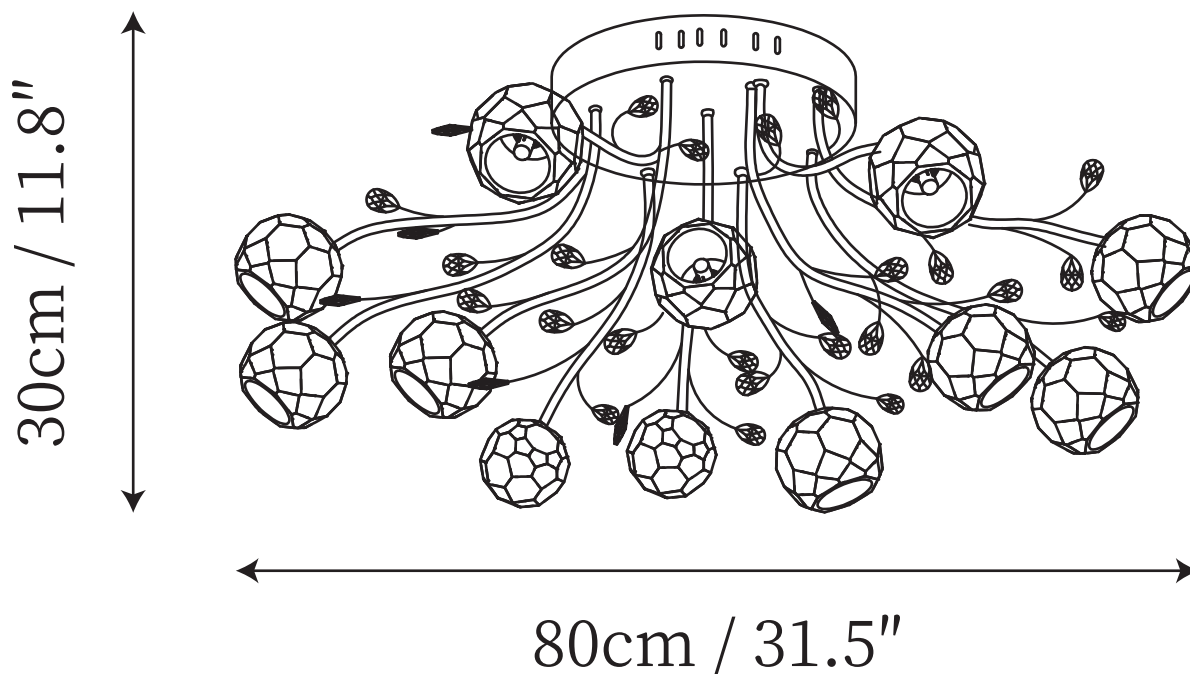

SPECIFICATION SHEET

SPECIFICATION DETAILS

*For custom options, consult factory for details

Fixture Dimensions	D 28.7" x H 11.8"
Light source	G9
Wattage	~ 5W
Voltage	AC 110-240V
Color Temperature	Based on the purchase of light bulbs
CRI(Ra)	80CRI
Mounting	Ceiling
Driver Required	Not
Optional Color Temps	Buy bulbs as needed
LED Rated Life	Based on bulb life (we do not supply bulbs)
Dimming	Dimming is not supported
Finishes	Gold
Shade Details	Clear
Material	Metal, Crystal
Wire Length	No
Wire Type	No

SPECIFICATION SHEET

SPECIFICATION DETAILS

*For custom options, consult factory for details

Fixture Dimensions	D 31.5" x H 11.8"
Light source	G9
Wattage	~ 5W
Voltage	AC 110-240V
Color Temperature	Based on the purchase of light bulbs
CRI(Ra)	80CRI
Mounting	Ceiling
Driver Required	Not
Optional Color Temps	Buy bulbs as needed
LED Rated Life	Based on bulb life (we do not supply bulbs)
Dimming	Dimming is not supported
Finishes	Gold
Shade Details	Clear
Material	Metal, Crystal
Wire Length	No
Wire Type	No

SPECIFICATION SHEET

SPECIFICATION DETAILS

*For custom options, consult factory for details

Fixture Dimensions	D 39.4" x H 11.8"
Light source	G9
Wattage	~ 5W
Voltage	AC 110-240V
Color Temperature	Based on the purchase of light bulbs
CRI(Ra)	80CRI
Mounting	Ceiling
Driver Required	Not
Optional Color Temps	Buy bulbs as needed
LED Rated Life	Based on bulb life (we do not supply bulbs)
Dimming	Dimming is not supported
Finishes	Gold
Shade Details	Clear
Material	Metal, Crystal
Wire Length	No
Wire Type	No