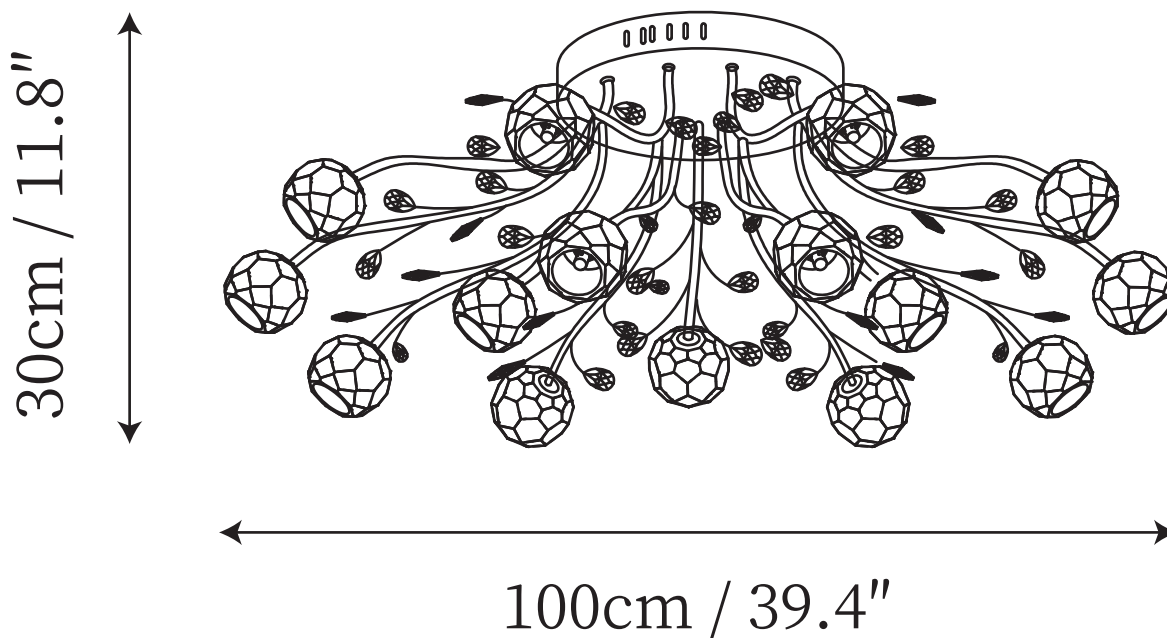

SPECIFICATION SHEET

SPECIFICATION DETAILS

*For custom options, consult factory for details

Fixture Dimensions	D 28.7" x H 11.8"
Light source	G9
Wattage	~ 5W
Voltage	AC 110-240V
Color Temperature	Based on the purchase of light bulbs
CRI(Ra)	80CRI
Mounting	Ceiling
Driver Required	Not
Optional Color Temps	Buy bulbs as needed
LED Rated Life	Based on bulb life (we do not supply bulbs)
Dimming	Dimming is not supported
Finishes	Gold
Shade Details	Clear
Material	Metal, Crystal
Wire Length	No
Wire Type	No

SPECIFICATION SHEET

SPECIFICATION DETAILS

*For custom options, consult factory for details

Fixture Dimensions	D 31.5" x H 11.8"
Light source	G9
Wattage	~ 5W
Voltage	AC 110-240V
Color Temperature	Based on the purchase of light bulbs
CRI(Ra)	80CRI
Mounting	Ceiling
Driver Required	Not
Optional Color Temps	Buy bulbs as needed
LED Rated Life	Based on bulb life (we do not supply bulbs)
Dimming	Dimming is not supported
Finishes	Gold
Shade Details	Clear
Material	Metal, Crystal
Wire Length	No
Wire Type	No

SPECIFICATION SHEET

SPECIFICATION DETAILS

*For custom options, consult factory for details

Fixture Dimensions	D 39.4" x H 11.8"
Light source	G9
Wattage	~ 5W
Voltage	AC 110-240V
Color Temperature	Based on the purchase of light bulbs
CRI(Ra)	80CRI
Mounting	Ceiling
Driver Required	Not
Optional Color Temps	Buy bulbs as needed
LED Rated Life	Based on bulb life (we do not supply bulbs)
Dimming	Dimming is not supported
Finishes	Gold
Shade Details	Clear
Material	Metal, Crystal
Wire Length	No
Wire Type	No