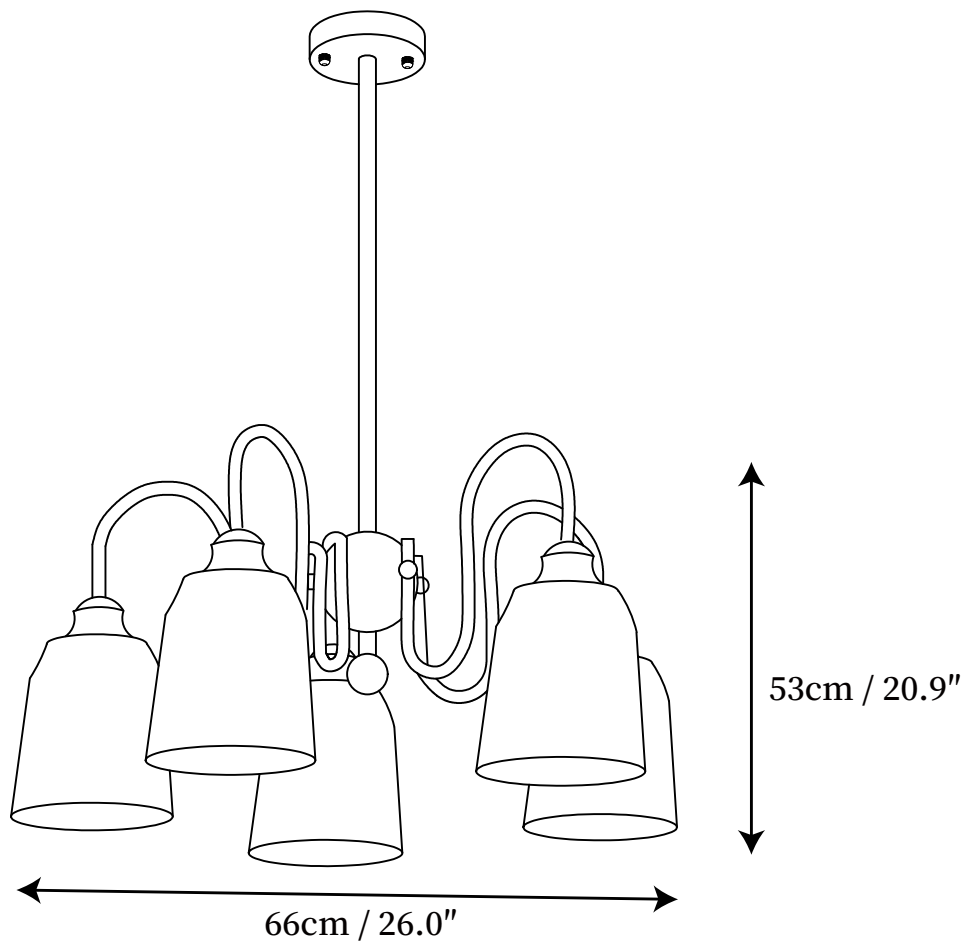

SPECIFICATION SHEET

SPECIFICATION DETAILS

*For custom options, consult factory for details

Fixture Dimensions	D 25.2" x H 20.9"
Light source	E27
Wattage	Max 40W
Voltage	AC 110-240V
Color Temperature	Based on the purchase of light bulbs
CRI(Ra)	80CRI
Mounting	Ceiling
Driver Required	NO
Optional Color Temps	Buy bulbs as needed
LED Rated Life	Based on bulb life (we do not supply bulbs)
Dimming	Dimming is not supported
Finishes	Chrome
Glass Details	White
Material	Metal, Glass
Rod Length	Rod lengths range between 50cm - 100cm
Rod Type	Gold / Rod

SPECIFICATION SHEET

SPECIFICATION DETAILS

*For custom options, consult factory for details

Fixture Dimensions	D 26.0" x H 20.9"
Light source	E27
Wattage	Max 40W
Voltage	AC 110-240V
Color Temperature	Based on the purchase of light bulbs
CRI(Ra)	80CRI
Mounting	Ceiling
Driver Required	NO
Optional Color Temps	Buy bulbs as needed
LED Rated Life	Based on bulb life (we do not supply bulbs)
Dimming	Dimming is not supported
Finishes	Chrome
Glass Details	White
Material	Metal, Glass
Rod Length	Rod lengths range between 50cm - 100cm
Rod Type	Gold / Rod

SPECIFICATION SHEET

SPECIFICATION DETAILS

*For custom options, consult factory for details

Fixture Dimensions	D 33.5" x H 20.9"
Light source	E27
Wattage	Max 40W
Voltage	AC 110-240V
Color Temperature	Based on the purchase of light bulbs
CRI(Ra)	80CRI
Mounting	Ceiling
Driver Required	NO
Optional Color Temps	Buy bulbs as needed
LED Rated Life	Based on bulb life (we do not supply bulbs)
Dimming	Dimming is not supported
Finishes	Chrome
Glass Details	White
Material	Metal, Glass
Rod Length	Rod lengths range between 50cm - 100cm
Rod Type	Gold / Rod