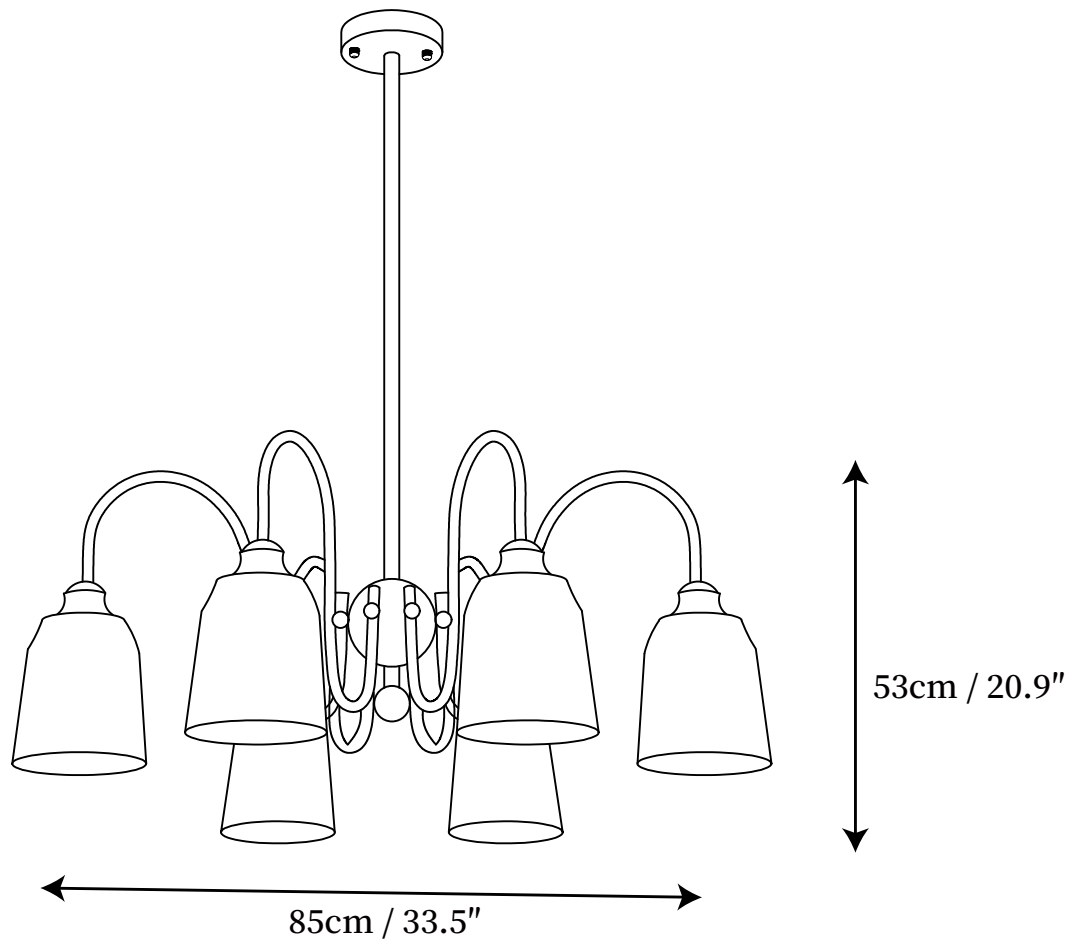

SPECIFICATION SHEET

SPECIFICATION DETAILS

*For custom options, consult factory for details

Fixture Dimensions	D 25.2" x H 20.9"
Light source	E27
Wattage	Max 40W
Voltage	AC 110-240V
Color Temperature	Based on the purchase of light bulbs
CRI(Ra)	80CRI
Mounting	Ceiling
Driver Required	NO
Optional Color Temps	Buy bulbs as needed
LED Rated Life	Based on bulb life (we do not supply bulbs)
Dimming	Dimming is not supported
Finishes	Chrome
Glass Details	White
Material	Metal, Glass
Rod Length	Rod lengths range between 50cm - 100cm
Rod Type	Gold / Rod

SPECIFICATION SHEET

SPECIFICATION DETAILS

*For custom options, consult factory for details

Fixture Dimensions	D 26.0" x H 20.9"
Light source	E27
Wattage	Max 40W
Voltage	AC 110-240V
Color Temperature	Based on the purchase of light bulbs
CRI(Ra)	80CRI
Mounting	Ceiling
Driver Required	NO
Optional Color Temps	Buy bulbs as needed
LED Rated Life	Based on bulb life (we do not supply bulbs)
Dimming	Dimming is not supported
Finishes	Chrome
Glass Details	White
Material	Metal, Glass
Rod Length	Rod lengths range between 50cm - 100cm
Rod Type	Gold / Rod

SPECIFICATION SHEET

SPECIFICATION DETAILS

*For custom options, consult factory for details

Fixture Dimensions	D 33.5" x H 20.9"
Light source	E27
Wattage	Max 40W
Voltage	AC 110-240V
Color Temperature	Based on the purchase of light bulbs
CRI(Ra)	80CRI
Mounting	Ceiling
Driver Required	NO
Optional Color Temps	Buy bulbs as needed
LED Rated Life	Based on bulb life (we do not supply bulbs)
Dimming	Dimming is not supported
Finishes	Chrome
Glass Details	White
Material	Metal, Glass
Rod Length	Rod lengths range between 50cm - 100cm
Rod Type	Gold / Rod