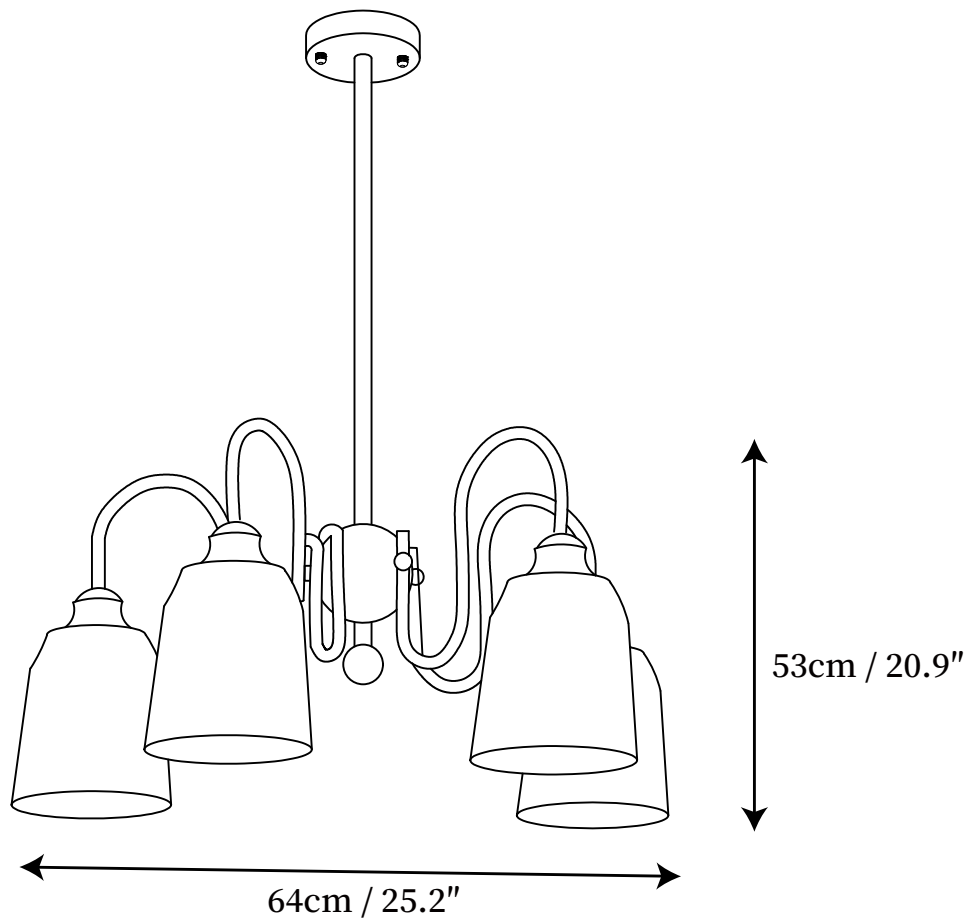

SPECIFICATION SHEET

SPECIFICATION DETAILS

*For custom options, consult factory for details

Fixture Dimensions	D 25.2" x H 20.9"
Light source	E27
Wattage	Max 40W
Voltage	AC 110-240V
Color Temperature	Based on the purchase of light bulbs
CRI(Ra)	80CRI
Mounting	Ceiling
Driver Required	NO
Optional Color Temps	Buy bulbs as needed
LED Rated Life	Based on bulb life (we do not supply bulbs)
Dimming	Dimming is not supported
Finishes	Chrome
Glass Details	White
Material	Metal, Glass
Rod Length	Rod lengths range between 50cm - 100cm
Rod Type	Gold / Rod

SPECIFICATION SHEET

SPECIFICATION DETAILS

*For custom options, consult factory for details

Fixture Dimensions	D 26.0" x H 20.9"
Light source	E27
Wattage	Max 40W
Voltage	AC 110-240V
Color Temperature	Based on the purchase of light bulbs
CRI(Ra)	80CRI
Mounting	Ceiling
Driver Required	NO
Optional Color Temps	Buy bulbs as needed
LED Rated Life	Based on bulb life (we do not supply bulbs)
Dimming	Dimming is not supported
Finishes	Chrome
Glass Details	White
Material	Metal, Glass
Rod Length	Rod lengths range between 50cm - 100cm
Rod Type	Gold / Rod

SPECIFICATION SHEET

SPECIFICATION DETAILS

*For custom options, consult factory for details

Fixture Dimensions	D 33.5" x H 20.9"
Light source	E27
Wattage	Max 40W
Voltage	AC 110-240V
Color Temperature	Based on the purchase of light bulbs
CRI(Ra)	80CRI
Mounting	Ceiling
Driver Required	NO
Optional Color Temps	Buy bulbs as needed
LED Rated Life	Based on bulb life (we do not supply bulbs)
Dimming	Dimming is not supported
Finishes	Chrome
Glass Details	White
Material	Metal, Glass
Rod Length	Rod lengths range between 50cm - 100cm
Rod Type	Gold / Rod