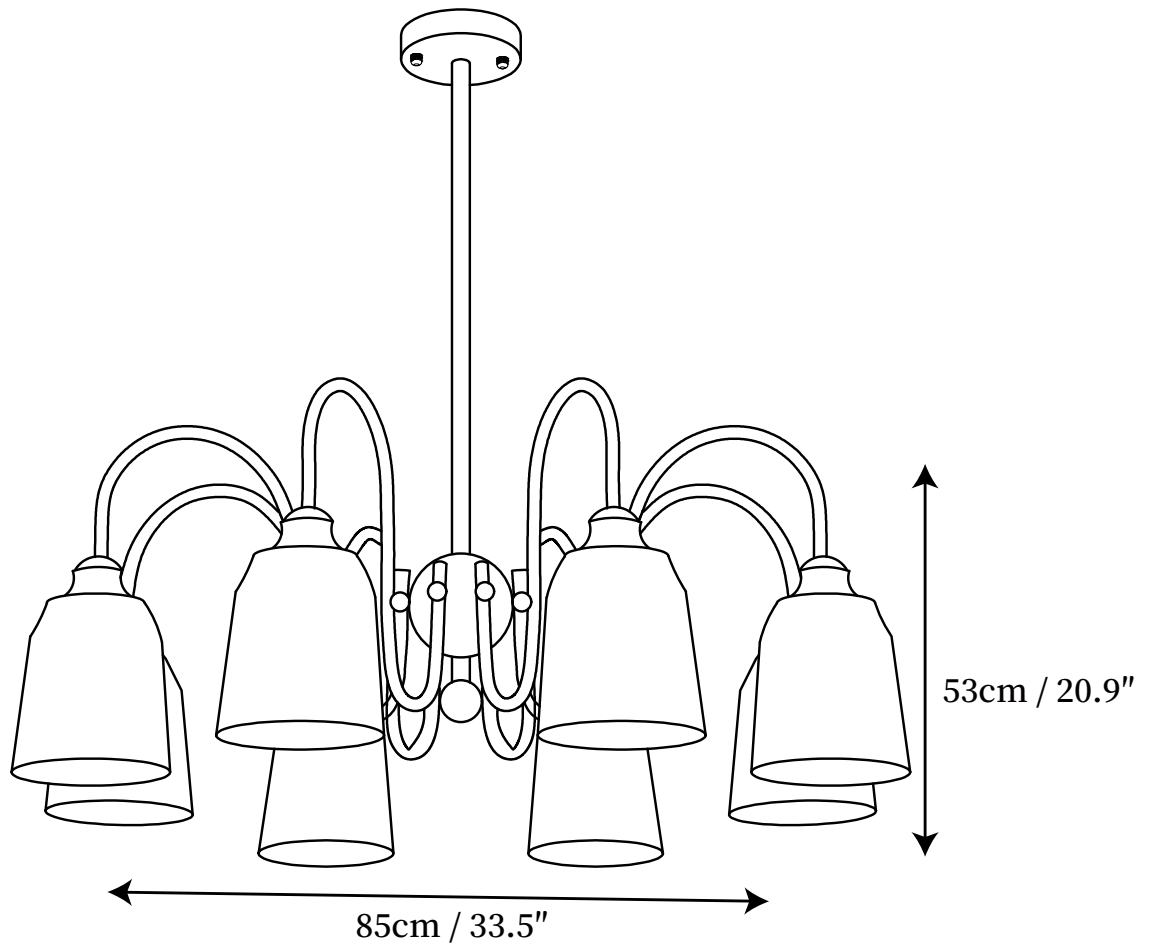

SPECIFICATION SHEET

SPECIFICATION DETAILS

*For custom options, consult factory for details

Fixture Dimensions	D 26.0" x H 20.9"
Light source	E27
Wattage	Max 40W
Voltage	AC 110-240V
Color Temperature	Based on the purchase of light bulbs
CRI(Ra)	80CRI
Mounting	Ceiling
Driver Required	NO
Optional Color Temps	Buy bulbs as needed
LED Rated Life	Based on bulb life (we do not supply bulbs)
Dimming	Dimming is not supported
Finishes	Chrome
Glass Details	White
Material	Metal, Glass
Rod Length	Rod lengths range between 50cm - 100cm
Rod Type	Gold / Rod

SPECIFICATION SHEET

SPECIFICATION DETAILS

*For custom options, consult factory for details

Fixture Dimensions	D 33.5" x H 20.9"
Light source	E27
Wattage	Max 40W
Voltage	AC 110-240V
Color Temperature	Based on the purchase of light bulbs
CRI(Ra)	80CRI
Mounting	Ceiling
Driver Required	NO
Optional Color Temps	Buy bulbs as needed
LED Rated Life	Based on bulb life (we do not supply bulbs)
Dimming	Dimming is not supported
Finishes	Chrome
Glass Details	White
Material	Metal, Glass
Rod Length	Rod lengths range between 50cm - 100cm
Rod Type	Gold / Rod