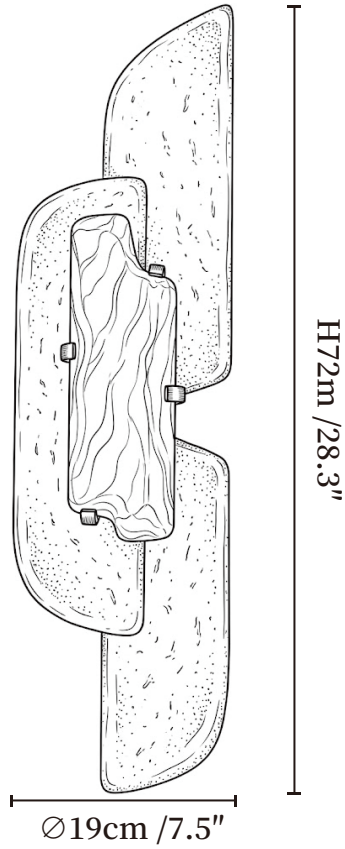

# SPECIFICATION SHEET

---

## SPECIFICATION DETAILS

\*For custom options, consult factory for details

|                           |   |
|---------------------------|---|
| <b>Fixture Dimensions</b> | Ø 7.5" x H 28.3"  |
| <b>Light source</b>       | Integrated LED  |
| <b>Wattage</b>            | ~8 Watts  |
| <b>Voltage</b>            | AC 110-240V   |
| <b>Dimming</b>            | Not supported   |
| <b>CRI(Ra)</b>            | 90+CRI  |
| <b>Mounting</b>           | Hardwired.  |
| <b>LED Rated Life</b>     | 30000 hours   |
| <b>Color Temperature</b>  | Warm Light (3000K), Neutral Light (4000K), Cool Light (6000K) |
| <b>Control method</b>     | Compatible with common wall switches (not included)           |
| <b>Finishes</b>           | Beige.  |
| <b>Shade Details</b>      | White Alabaster.  |
| <b>Material</b>           | Metal, Alabaster, Leather.                                    |