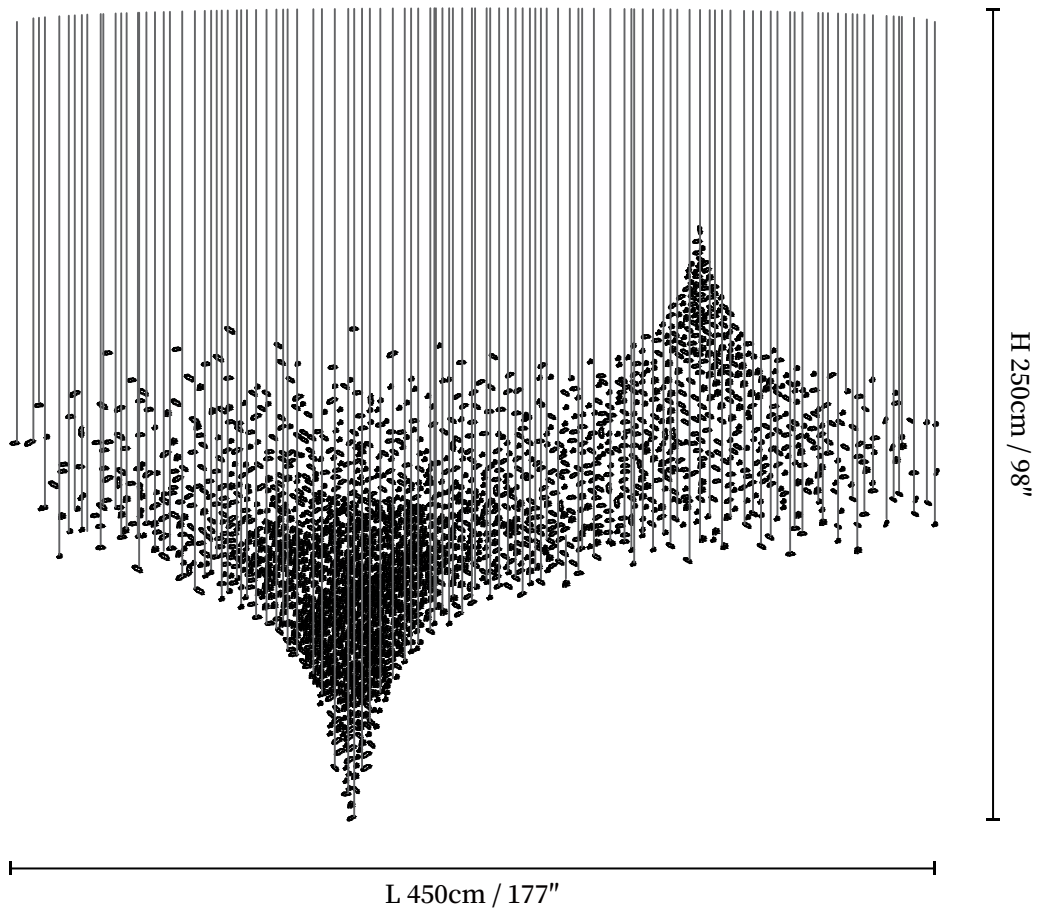

SPECIFICATION SHEET

SPECIFICATION DETAILS

*For custom options, consult factory for details

Fixture Dimensions	L 177" x H 98" (Shape Shape Hourglass)
Light source	Integrated LED
Wattage	Total power ~5 watts
Voltage	AC 110-240V
Dimming	Not supported
CRI(Ra)	90+CRI
Mounting	Hardwired.
LED Rated Life	50000 hours
Color Temperature	Warm Light (3000K), Neutral Light (4000K), Cool Light (6000K)
Control method	Compatible with common wall switches(not included)
Finishes	Chrome.
Shade Details	Black.
Material	Stone, Iron, Metal.
Wire Length	The standard length of the cord is 59" (150 cm), the length is adjustable.