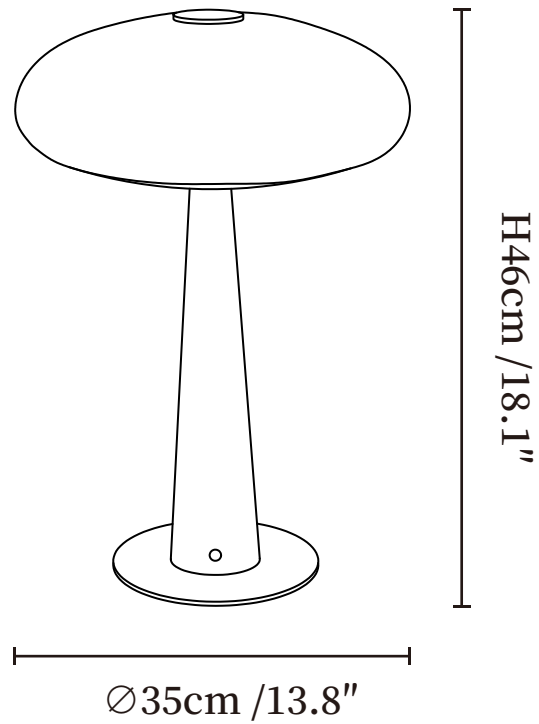

## SPECIFICATION DETAILS

\*For custom options, consult factory for details

<b>Fixture Dimensions</b>	Ø 13.8" x H 18.1"
<b>Light source</b>	Integrated LED
<b>Wattage</b>	~10W
<b>Voltage</b>	AC 110-240V
<b>Dimming</b>	Three-Color Changing Light
<b>CRI(Ra)</b>	90+CRI
<b>Control method</b>	Touch control
<b>LED Rated Life</b>	30000 hours
<b>Color Temperature</b>	Warm Light (3000K), Neutral Light (4000K), Cool Light (6000K)
<b>Finishes</b>	Nickel, Black.
<b>Shade Details</b>	White.
<b>Material</b>	Metal, Wood, Glass.
<b>Cord</b>	USB charging cable provided, charger not included.