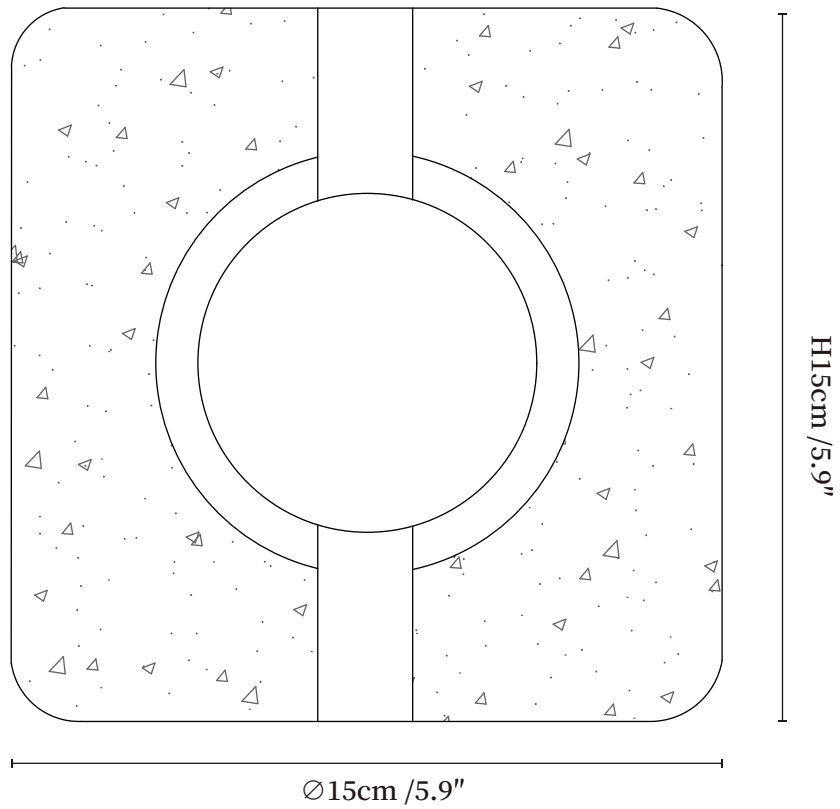

SPECIFICATION SHEET

SPECIFICATION DETAILS

*For custom options, consult factory for details

Fixture Dimensions	Ø 5.9" x H 5.9"
Light source	Integrated LED
Wattage	~8W
Voltage	AC 110-240V
Dimming	Not supported
CRI(Ra)	90+CRI
Mounting	Hardwired.
LED Rated Life	30000 hours
Color Temperature	Warm Light (3000K), Neutral Light (4000K), Cool Light (6000K)
Control method	Compatible with common wall switches (not included)
Finishes	Yellow Travertine.
Shade Details	Clear.
Material	Yellow Travertine, Glass.