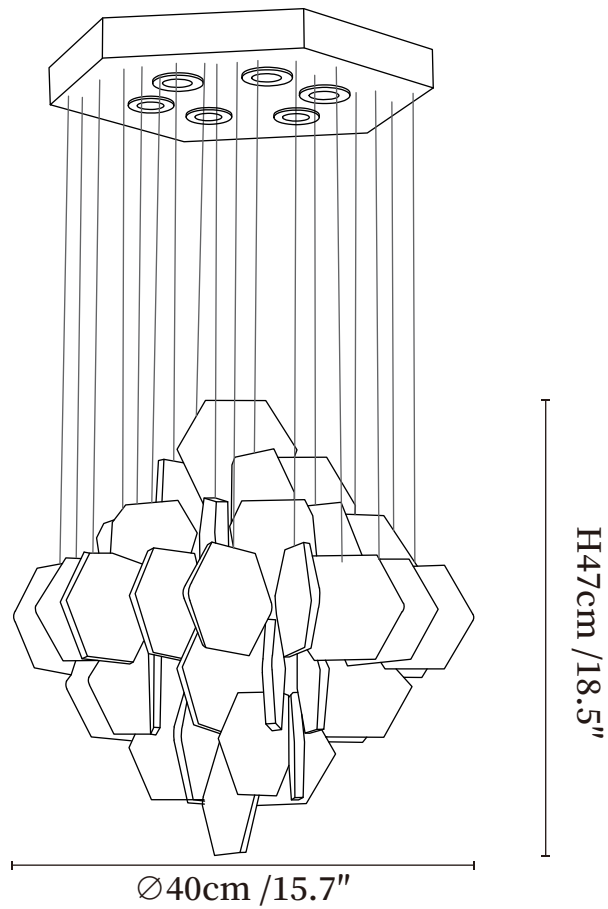

# SPECIFICATION SHEET

---

## SPECIFICATION DETAILS

\*For custom options, consult factory for details

|                           |  |
|---------------------------|--|
| <b>Fixture Dimensions</b> | Ø 15.7" x H 18.5"  |
| <b>Light source</b>       | Integrated LED   |
| <b>Wattage</b>            | Total power ~24 watts  |
| <b>Voltage</b>            | AC 110-240V  |
| <b>Dimming</b>            | Not supported  |
| <b>CRI(Ra)</b>            | 90+CRI   |
| <b>Mounting</b>           | Hardwired.   |
| <b>LED Rated Life</b>     | 50000 hours  |
| <b>Color Temperature</b>  | Warm Light (3000K), Neutral Light (4000K), Cool Light (6000K)              |
| <b>Control method</b>     | Compatible with common wall switches(not included)                         |
| <b>Finishes</b>           | Gold.  |
| <b>Shade Details</b>      | White.   |
| <b>Material</b>           | Metal, Alabaster.  |
| <b>Wire Length</b>        | The standard length of the cord is 59" (150 cm), the length is adjustable. |

## SPECIFICATION DETAILS

\*For custom options, consult factory for details

|                           |  |
|---------------------------|--|
| <b>Fixture Dimensions</b> | Ø 23.6" x H 21.6"  |
| <b>Light source</b>       | Integrated LED   |
| <b>Wattage</b>            | Total power ~24 watts  |
| <b>Voltage</b>            | AC 110-240V  |
| <b>Dimming</b>            | Not supported  |
| <b>CRI(Ra)</b>            | 90+CRI   |
| <b>Mounting</b>           | Hardwired.   |
| <b>LED Rated Life</b>     | 50000 hours  |
| <b>Color Temperature</b>  | Warm Light (3000K), Neutral Light (4000K), Cool Light (6000K)              |
| <b>Control method</b>     | Compatible with common wall switches(not included)                         |
| <b>Finishes</b>           | Gold.  |
| <b>Shade Details</b>      | White.   |
| <b>Material</b>           | Metal, Alabaster.  |
| <b>Wire Length</b>        | The standard length of the cord is 59" (150 cm), the length is adjustable. |