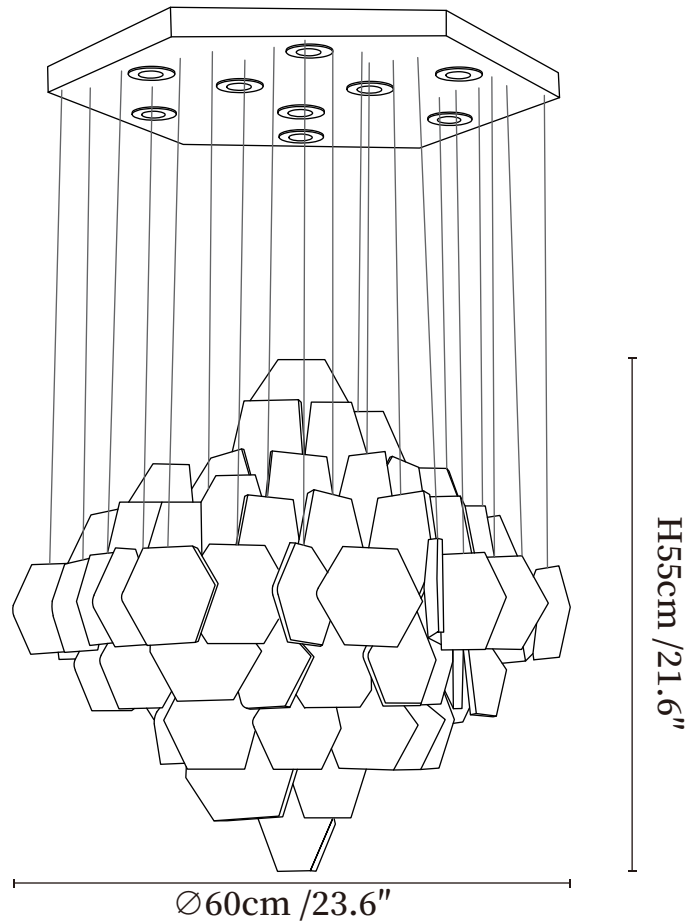

# SPECIFICATION SHEET

---

## SPECIFICATION DETAILS

\*For custom options, consult factory for details

|                           |  |
|---------------------------|--|
| <b>Fixture Dimensions</b> | Ø 15.7" x H 18.5"  |
| <b>Light source</b>       | Integrated LED   |
| <b>Wattage</b>            | Total power ~24 watts  |
| <b>Voltage</b>            | AC 110-240V  |
| <b>Dimming</b>            | Not supported  |
| <b>CRI(Ra)</b>            | 90+CRI   |
| <b>Mounting</b>           | Hardwired.   |
| <b>LED Rated Life</b>     | 50000 hours  |
| <b>Color Temperature</b>  | Warm Light (3000K), Neutral Light (4000K), Cool Light (6000K)              |
| <b>Control method</b>     | Compatible with common wall switches(not included)                         |
| <b>Finishes</b>           | Gold.  |
| <b>Shade Details</b>      | White.   |
| <b>Material</b>           | Metal, Alabaster.  |
| <b>Wire Length</b>        | The standard length of the cord is 59" (150 cm), the length is adjustable. |

## SPECIFICATION DETAILS

\*For custom options, consult factory for details

|                           |  |
|---------------------------|--|
| <b>Fixture Dimensions</b> | Ø 23.6" x H 21.6"  |
| <b>Light source</b>       | Integrated LED   |
| <b>Wattage</b>            | Total power ~24 watts  |
| <b>Voltage</b>            | AC 110-240V  |
| <b>Dimming</b>            | Not supported  |
| <b>CRI(Ra)</b>            | 90+CRI   |
| <b>Mounting</b>           | Hardwired.   |
| <b>LED Rated Life</b>     | 50000 hours  |
| <b>Color Temperature</b>  | Warm Light (3000K), Neutral Light (4000K), Cool Light (6000K)              |
| <b>Control method</b>     | Compatible with common wall switches(not included)                         |
| <b>Finishes</b>           | Gold.  |
| <b>Shade Details</b>      | White.   |
| <b>Material</b>           | Metal, Alabaster.  |
| <b>Wire Length</b>        | The standard length of the cord is 59" (150 cm), the length is adjustable. |