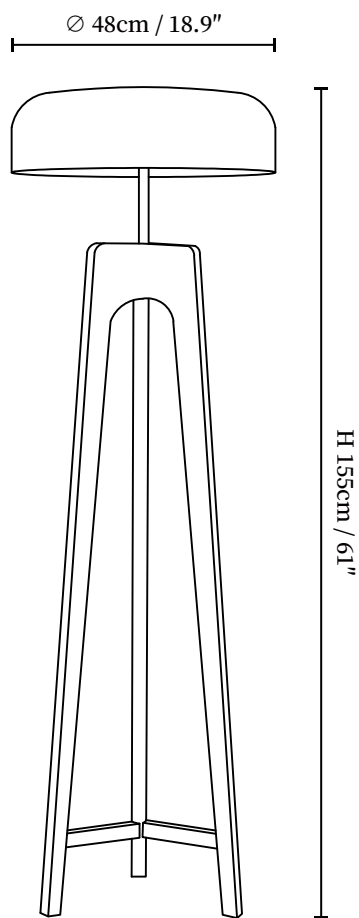

## SPECIFICATION DETAILS

\*For custom options, consult factory for details

---

<b>Fixture Dimensions</b>	D 18.9" x H 61"
<b>Light source</b>	E26 or E27 (bulb not included)
<b>Wattage</b>	MAX 40W incandescent bulb or LED equivalent.
<b>Voltage</b>	AC 110-240V
<b>Dimming</b>	Compatible with dimmable bulbs (bulb not included)
<b>Control method</b>	In line ON / OFF switch.
<b>Finishes</b>	Walnut Color.
<b>Shade Details</b>	Black.
<b>Material</b>	Metal, Iron, Wood.
<b>Cord Length</b>	Supplied with switched plug cord, length ~59.1" (150cm).