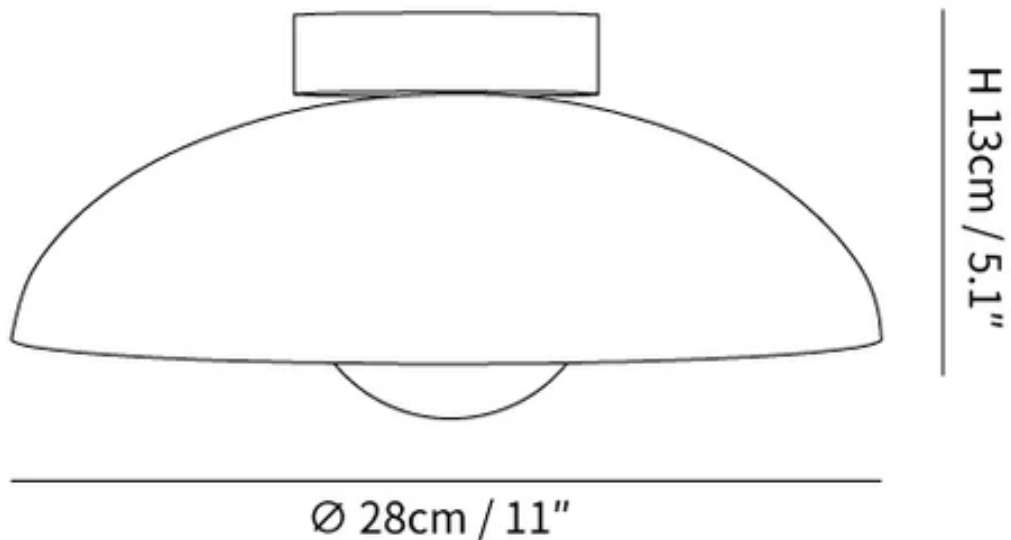

SPECIFICATION SHEET

SPECIFICATION DETAILS

*For custom options, consult factory for details

Fixture Dimensions	D 11" x H 5.1"
Light source	E26 or E27 (bulb not included)
Wattage	MAX 40W incandescent bulb or LED equivalent.
Voltage	AC 110-240V
Mounting	Hardwired.
Dimming	Please purchase dimmable light bulbs separately.
Control method	Compatible with common wall switches (not included)
Finishes	White, Black.
Shade Details	White.
Material	Metal, Glass