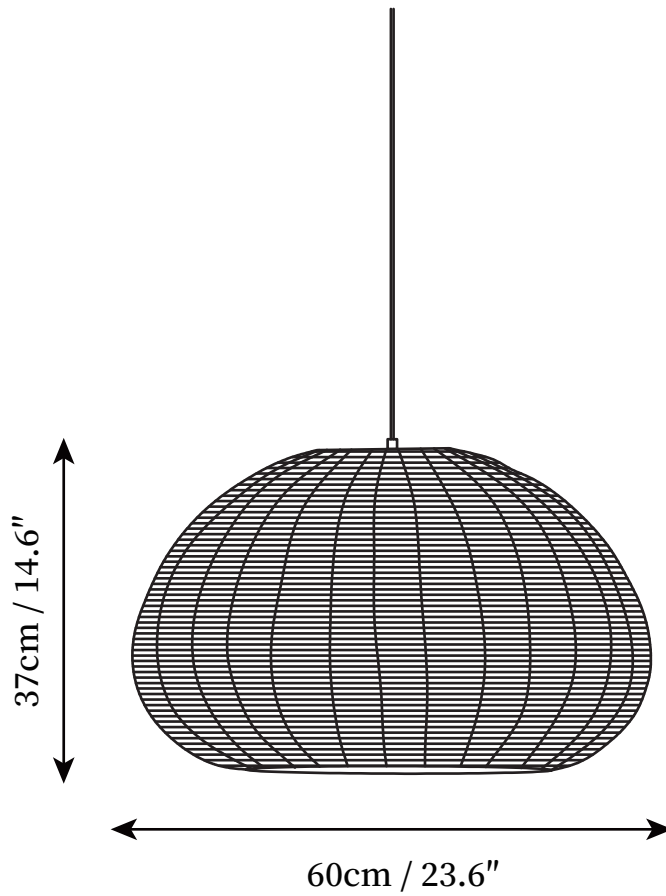

SPECIFICATION SHEET

SPECIFICATION DETAILS

*For custom options, consult factory for details

Fixture Dimensions	D 23.6" x H 14.6"
Light source	E26 or E27
Wattage	Max 40W
Voltage	AC 110-240V
Color Temperature	Based on the purchase of light bulbs
CRI(Ra)	80CRI
Mounting	Ceiling
Driver Required	NO
Optional Color Temps	Buy bulbs as needed
LED Rated Life	Based on bulb life (we do not supply bulbs)
Dimming	Dimming is not supported
Finishes	Bamboo
Shade Details	Bamboo
Material	Bamboo
Wire Length	59"
Wire Type	Black Coaxial Wire