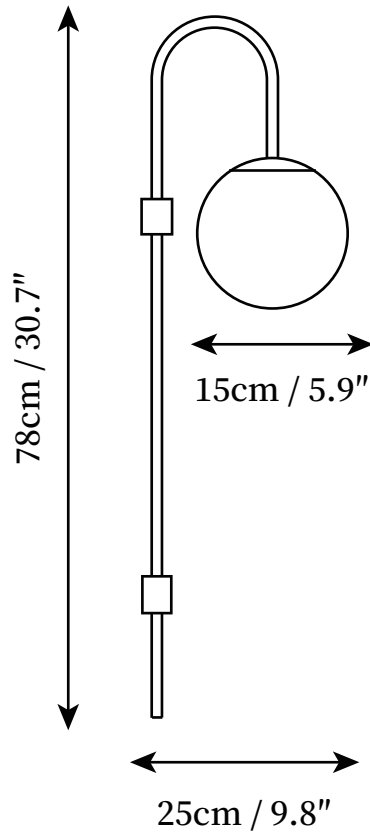

## SPECIFICATION DETAILS

\*For custom options, consult factory for details

<b>Fixture Dimensions</b>	D 9.8" x H 30.7"
<b>Light source</b>	E26 or E27
<b>Wattage</b>	40W
<b>Voltage</b>	AC 110-240V
<b>Color Temperature</b>	Based on the purchase of light bulbs
<b>CRI(Ra)</b>	80CRI
<b>Mounting</b>	Wall
<b>Driver Required</b>	No
<b>Optional Color Temps</b>	Buy bulbs as needed
<b>LED Rated Life</b>	Based on bulb life (we do not supply bulbs)
<b>Dimming</b>	Dimming is not supported
<b>Finishes</b>	Gold, Black
<b>Shade Details</b>	White
<b>Material</b>	Iron, Glass, Metal
<b>Wire Length</b>	No
<b>Wire Type</b>	No