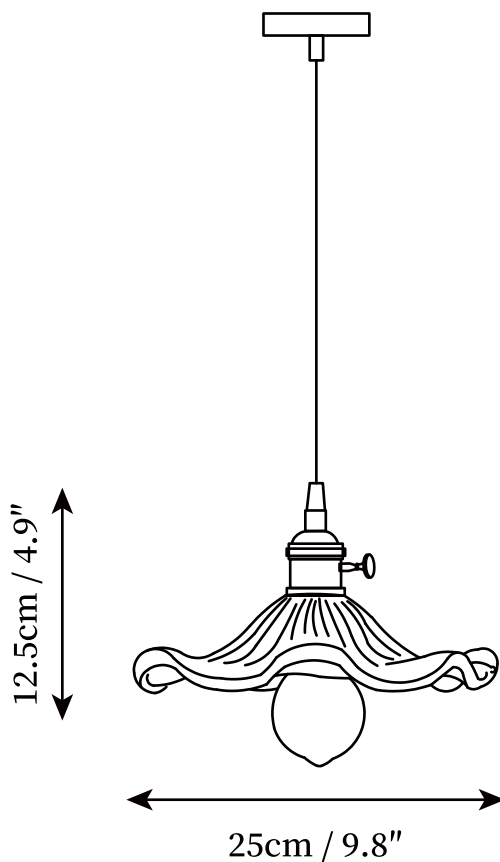

SPECIFICATION SHEET

SPECIFICATION DETAILS

*For custom options, consult factory for details

Fixture Dimensions	D 9.8" x H 4.9
Light source	E26 or E27. (bulb not included).
Wattage	MAX 40W incandescent bulb or LED equivalent.
Voltage	AC 110-240V
Mounting	Hardwired.
Dimming	Compatible with dimmable bulbs (bulb not included)
Control method	Compatible with common wall switches(not included)
Finishes	Brass.
Shade Details	Clear, Green, Brown.
Material	Glass, Brass.
Wire Length	The standard length of the suspended wire is 59 "(150 cm) and the length is adjustable.