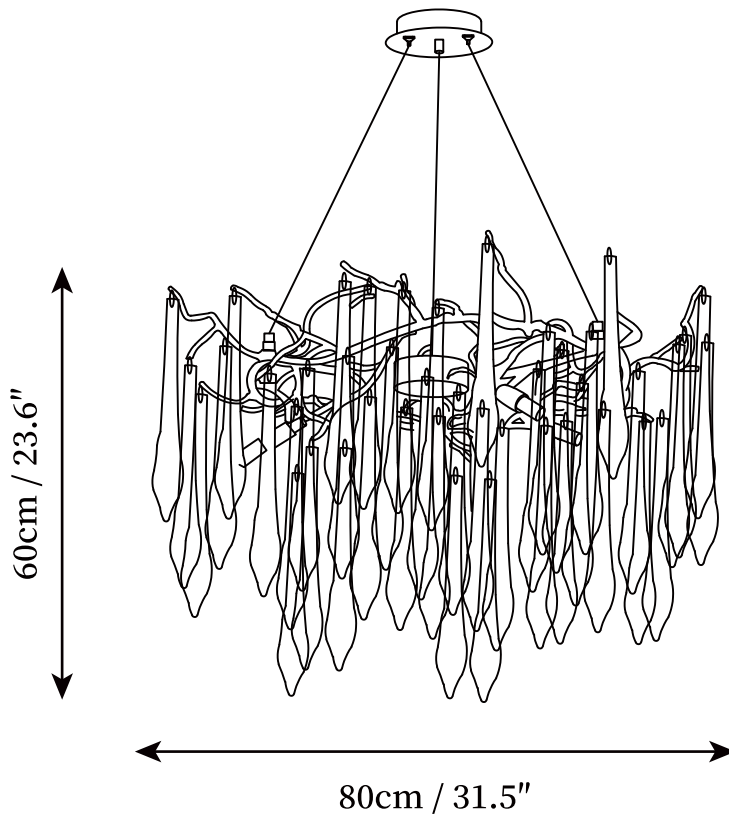

**SPECIFICATION DETAILS**

\*For custom options, consult factory for details

<b>Fixture Dimensions</b>	D 23.6" x H 23.6"
<b>Light source</b>	G9 (bulb not included)
<b>Wattage</b>	MAX 5W incandescent bulb or LED equivalent.
<b>Voltage</b>	AC 110-240V
<b>Mounting</b>	Hardwired.
<b>Dimming</b>	Compatible with dimmable bulbs (bulb not included)
<b>Control method</b>	Compatible with common wall switches(not included)
<b>Finishes</b>	Gold.
<b>Shade Details</b>	Clear, Blue, Orange
<b>Material</b>	Iron, Glass, Metal
<b>Wire Length</b>	The standard length of the cord is 59" (150 cm), the length is adjustable.

## SPECIFICATION DETAILS

\*For custom options, consult factory for details

<b>Fixture Dimensions</b>	D 31.5" x H 23.6"
<b>Light source</b>	G9 (bulb not included)
<b>Wattage</b>	MAX 5W incandescent bulb or LED equivalent.
<b>Voltage</b>	AC 110-240V
<b>Mounting</b>	Hardwired.
<b>Dimming</b>	Compatible with dimmable bulbs (bulb not included)
<b>Control method</b>	Compatible with common wall switches (not included)
<b>Finishes</b>	Gold.
<b>Shade Details</b>	Clear, Blue, Orange
<b>Material</b>	Iron, Glass, Metal
<b>Wire Length</b>	The standard length of the cord is 59" (150 cm), the length is adjustable.

## SPECIFICATION DETAILS

\*For custom options, consult factory for details

<b>Fixture Dimensions</b>	D 39.4" x H 23.6"
<b>Light source</b>	G9 (bulb not included)
<b>Wattage</b>	MAX 5W incandescent bulb or LED equivalent.
<b>Voltage</b>	AC 110-240V
<b>Mounting</b>	Hardwired.
<b>Dimming</b>	Compatible with dimmable bulbs (bulb not included)
<b>Control method</b>	Compatible with common wall switches (not included)
<b>Finishes</b>	Gold.
<b>Shade Details</b>	Clear, Blue, Orange
<b>Material</b>	Iron, Glass, Metal
<b>Wire Length</b>	The standard length of the cord is 59" (150 cm), the length is adjustable.