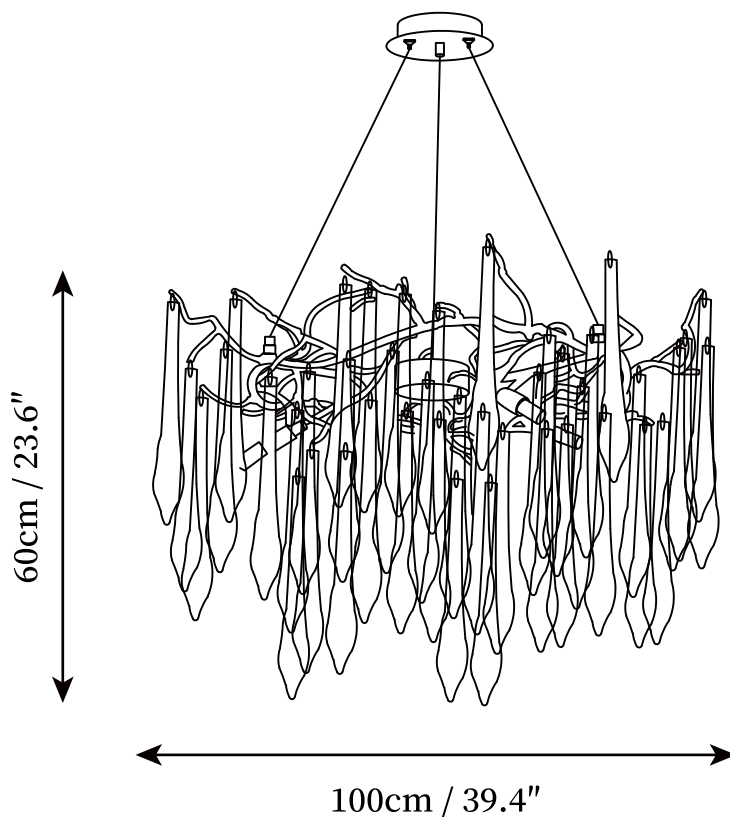

**SPECIFICATION DETAILS**

\*For custom options, consult factory for details

<b>Fixture Dimensions</b>	D 23.6" x H 23.6"
<b>Light source</b>	G9 (bulb not included)
<b>Wattage</b>	MAX 5W incandescent bulb or LED equivalent.
<b>Voltage</b>	AC 110-240V
<b>Mounting</b>	Hardwired.
<b>Dimming</b>	Compatible with dimmable bulbs (bulb not included)
<b>Control method</b>	Compatible with common wall switches(not included)
<b>Finishes</b>	Gold.
<b>Shade Details</b>	Clear, Blue, Orange
<b>Material</b>	Iron, Glass, Metal
<b>Wire Length</b>	The standard length of the cord is 59" (150 cm), the length is adjustable.

## SPECIFICATION DETAILS

\*For custom options, consult factory for details

<b>Fixture Dimensions</b>	D 31.5" x H 23.6"
<b>Light source</b>	G9 (bulb not included)
<b>Wattage</b>	MAX 5W incandescent bulb or LED equivalent.
<b>Voltage</b>	AC 110-240V
<b>Mounting</b>	Hardwired.
<b>Dimming</b>	Compatible with dimmable bulbs (bulb not included)
<b>Control method</b>	Compatible with common wall switches (not included)
<b>Finishes</b>	Gold.
<b>Shade Details</b>	Clear, Blue, Orange
<b>Material</b>	Iron, Glass, Metal
<b>Wire Length</b>	The standard length of the cord is 59" (150 cm), the length is adjustable.

## SPECIFICATION DETAILS

\*For custom options, consult factory for details

<b>Fixture Dimensions</b>	D 39.4" x H 23.6"
<b>Light source</b>	G9 (bulb not included)
<b>Wattage</b>	MAX 5W incandescent bulb or LED equivalent.
<b>Voltage</b>	AC 110-240V
<b>Mounting</b>	Hardwired.
<b>Dimming</b>	Compatible with dimmable bulbs (bulb not included)
<b>Control method</b>	Compatible with common wall switches (not included)
<b>Finishes</b>	Gold.
<b>Shade Details</b>	Clear, Blue, Orange
<b>Material</b>	Iron, Glass, Metal
<b>Wire Length</b>	The standard length of the cord is 59" (150 cm), the length is adjustable.