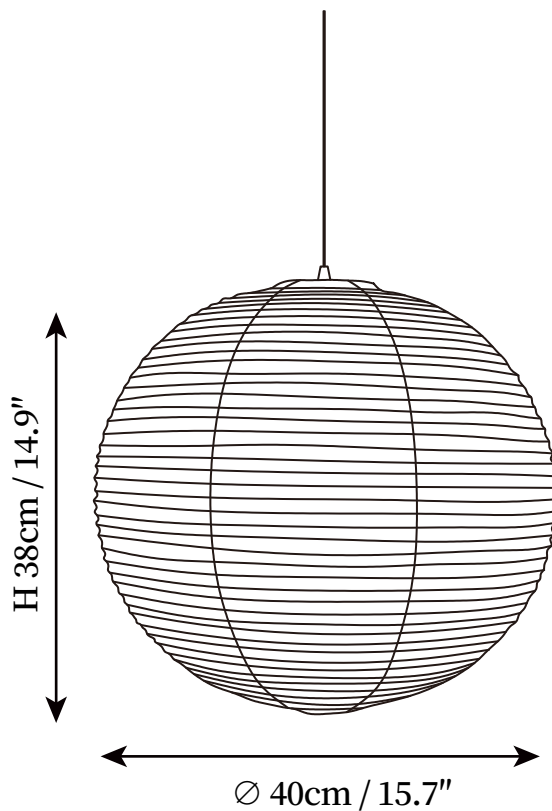

## SPECIFICATION DETAILS

\*For custom options, consult factory for details

---

<b>Fixture Dimensions</b>	D 15.7" x H 14.9"
<b>Light source</b>	E26 or E27. (bulb not included)
<b>Wattage</b>	MAX 40W incandescent bulb or LED equivalent.
<b>Voltage</b>	AC 110-240V
<b>Mounting</b>	Hardwired.
<b>Dimming</b>	Compatible with dimmable bulbs (bulb not included)
<b>Control method</b>	Compatible with common wall switches (not included)
<b>Finishes</b>	White.
<b>Shade Details</b>	White.
<b>Material</b>	Mulberry paper, Metal, Iron.
<b>Wire Length</b>	The standard length of the cord is 59" (150 cm), the length is adjustable.

## SPECIFICATION DETAILS

\*For custom options, consult factory for details

---

<b>Fixture Dimensions</b>	D 19.7" x H 18.9"
<b>Light source</b>	E26 or E27. (bulb not included)
<b>Wattage</b>	MAX 40W incandescent bulb or LED equivalent.
<b>Voltage</b>	AC 110-240V
<b>Mounting</b>	Hardwired.
<b>Dimming</b>	Compatible with dimmable bulbs (bulb not included)
<b>Control method</b>	Compatible with common wall switches (not included)
<b>Finishes</b>	White.
<b>Shade Details</b>	White.
<b>Material</b>	Mulberry paper, Metal, Iron.
<b>Wire Length</b>	The standard length of the cord is 59" (150 cm), the length is adjustable.

## SPECIFICATION DETAILS

\*For custom options, consult factory for details

---

<b>Fixture Dimensions</b>	D 21.7" x H 20.4"
<b>Light source</b>	E26 or E27. (bulb not included)
<b>Wattage</b>	MAX 40W incandescent bulb or LED equivalent.
<b>Voltage</b>	AC 110-240V
<b>Mounting</b>	Hardwired.
<b>Dimming</b>	Compatible with dimmable bulbs (bulb not included)
<b>Control method</b>	Compatible with common wall switches (not included)
<b>Finishes</b>	White.
<b>Shade Details</b>	White.
<b>Material</b>	Mulberry paper, Metal, Iron.
<b>Wire Length</b>	The standard length of the cord is 59" (150 cm), the length is adjustable.