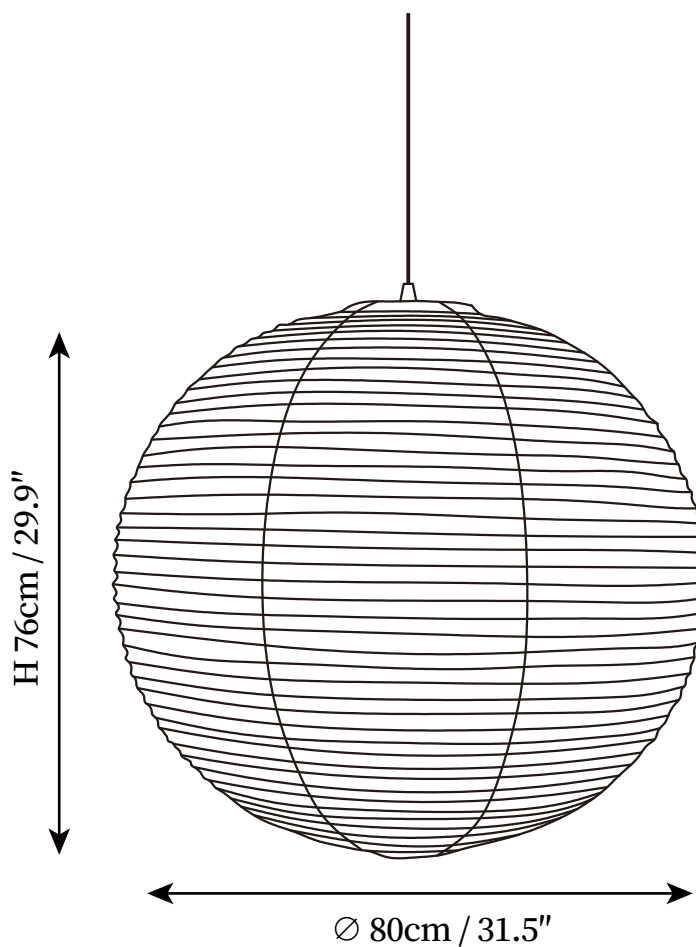

SPECIFICATION SHEET

SPECIFICATION DETAILS

*For custom options, consult factory for details

Fixture Dimensions	D 31.5" x H 29.9"
Light source	E26 or E27. (bulb not included)
Wattage	MAX 40W incandescent bulb or LED equivalent.
Voltage	AC 110-240V
Mounting	Hardwired.
Dimming	Compatible with dimmable bulbs (bulb not included)
Control method	Compatible with common wall switches (not included)
Finishes	White.
Shade Details	White.
Material	Mulberry paper, Metal, Iron.
Wire Length	The standard length of the cord is 59" (150 cm), the length is adjustable.