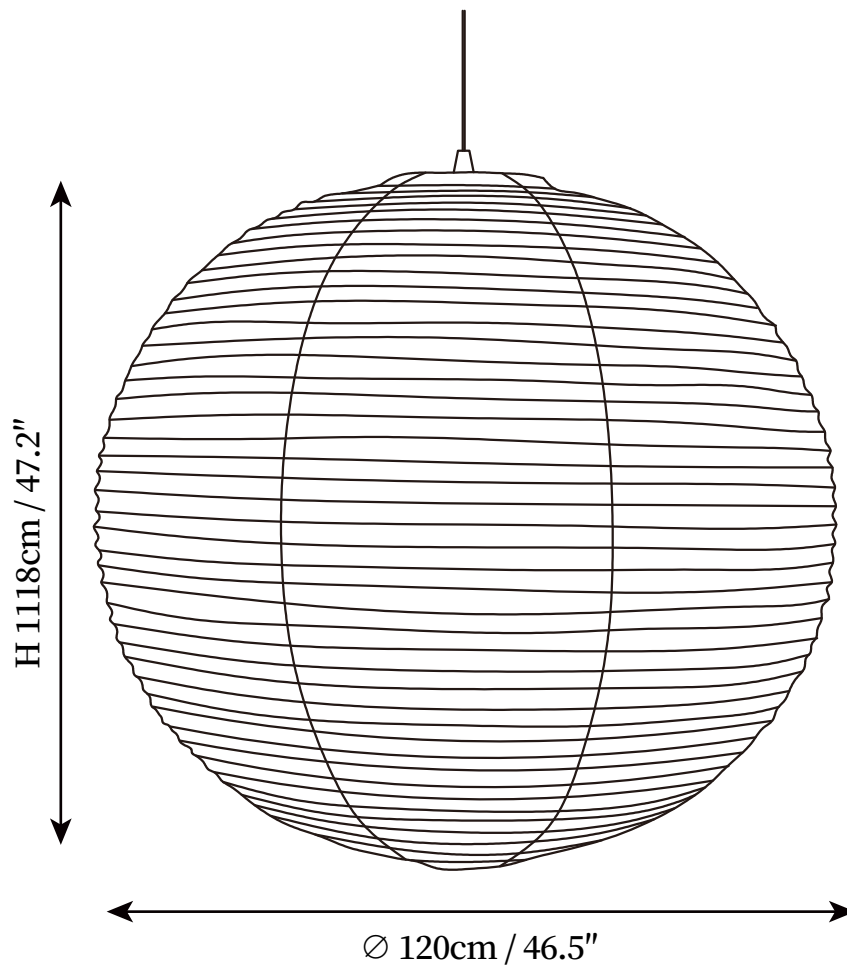

SPECIFICATION SHEET

SPECIFICATION DETAILS

*For custom options, consult factory for details

Fixture Dimensions	D 47.2" x H 46.5"
Light source	E26 or E27. (bulb not included)
Wattage	MAX 40W incandescent bulb or LED equivalent.
Voltage	AC 110-240V
Mounting	Hardwired.
Dimming	Compatible with dimmable bulbs (bulb not included)
Control method	Compatible with common wall switches (not included)
Finishes	White.
Shade Details	White.
Material	Mulberry paper, Metal, Iron.
Wire Length	The standard length of the cord is 59" (150 cm), the length is adjustable.