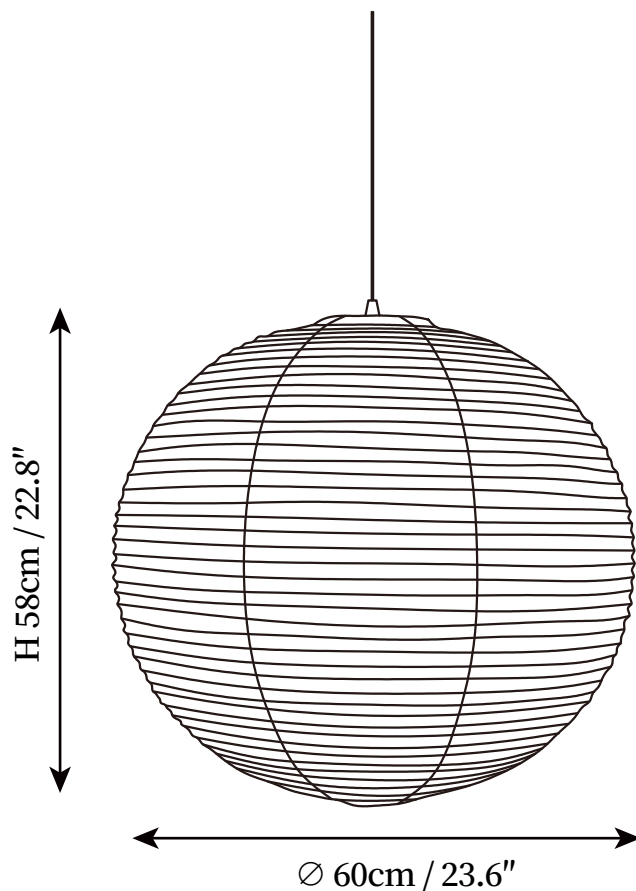

SPECIFICATION SHEET

SPECIFICATION DETAILS

*For custom options, consult factory for details

Fixture Dimensions	D 23.6" x H 22.8"
Light source	E26 or E27. (bulb not included)
Wattage	MAX 40W incandescent bulb or LED equivalent.
Voltage	AC 110-240V
Mounting	Hardwired.
Dimming	Compatible with dimmable bulbs (bulb not included)
Control method	Compatible with common wall switches(not included)
Finishes	White.
Shade Details	White.
Material	Mulberry paper, Metal, Iron.
Wire Length	The standard length of the cord is 59" (150 cm), the length is adjustable.