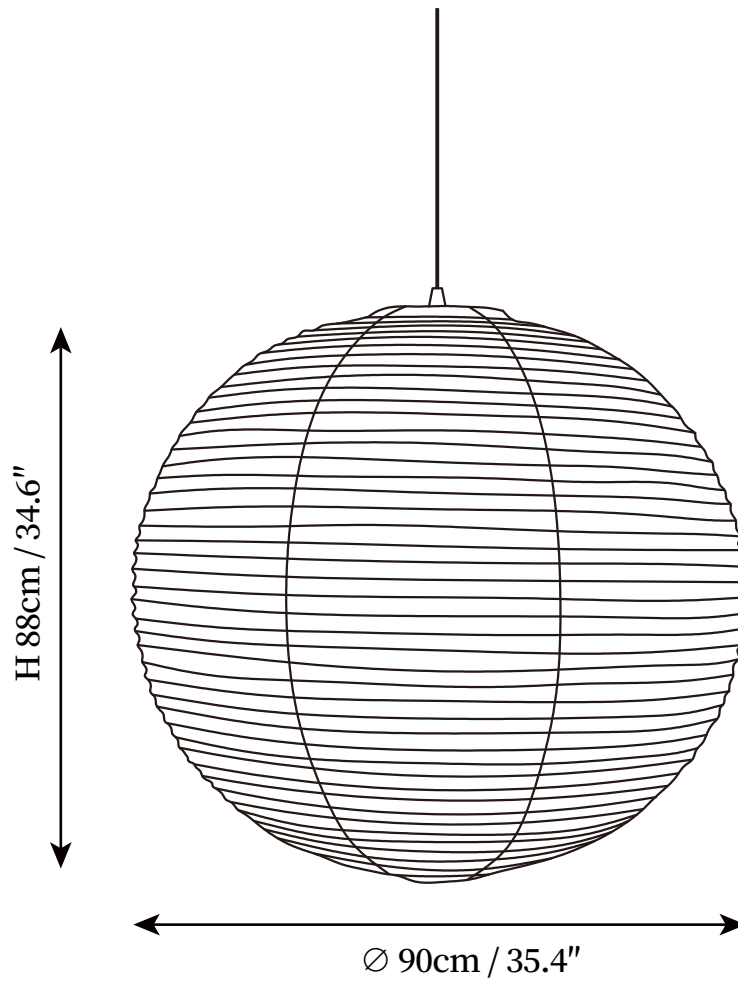

SPECIFICATION SHEET

SPECIFICATION DETAILS

*For custom options, consult factory for details

Fixture Dimensions	D 35.4" x H 34.6"
Light source	E26 or E27. (bulb not included)
Wattage	MAX 40W incandescent bulb or LED equivalent.
Voltage	AC 110-240V
Mounting	Hardwired.
Dimming	Compatible with dimmable bulbs (bulb not included)
Control method	Compatible with common wall switches(not included)
Finishes	White.
Shade Details	White.
Material	Mulberry paper, Metal, Iron.
Wire Length	The standard length of the cord is 59" (150 cm), the length is adjustable.