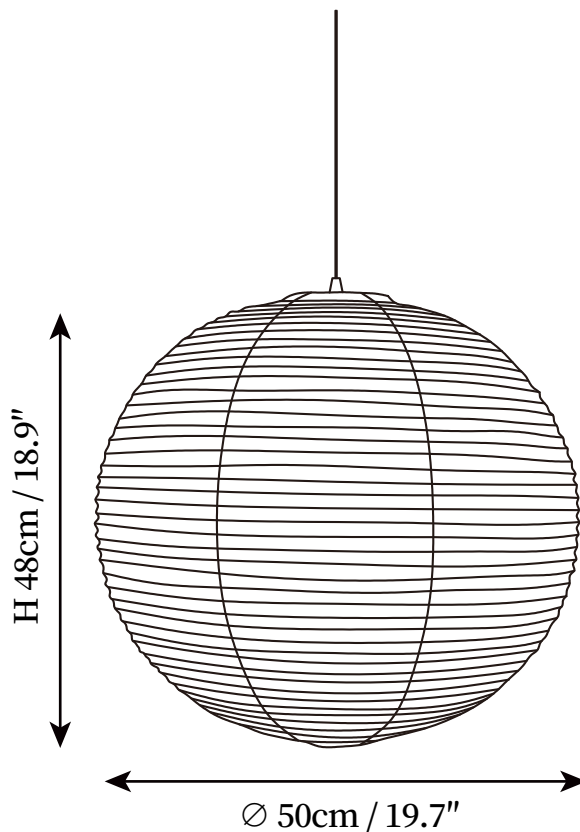

## SPECIFICATION DETAILS

\*For custom options, consult factory for details

---

<b>Fixture Dimensions</b>	D 15.7" x H 14.9"
<b>Light source</b>	E26 or E27. (bulb not included)
<b>Wattage</b>	MAX 40W incandescent bulb or LED equivalent.
<b>Voltage</b>	AC 110-240V
<b>Mounting</b>	Hardwired.
<b>Dimming</b>	Compatible with dimmable bulbs (bulb not included)
<b>Control method</b>	Compatible with common wall switches (not included)
<b>Finishes</b>	White.
<b>Shade Details</b>	White.
<b>Material</b>	Mulberry paper, Metal, Iron.
<b>Wire Length</b>	The standard length of the cord is 59" (150 cm), the length is adjustable.

## SPECIFICATION DETAILS

\*For custom options, consult factory for details

---

<b>Fixture Dimensions</b>	D 19.7" x H 18.9"
<b>Light source</b>	E26 or E27. (bulb not included)
<b>Wattage</b>	MAX 40W incandescent bulb or LED equivalent.
<b>Voltage</b>	AC 110-240V
<b>Mounting</b>	Hardwired.
<b>Dimming</b>	Compatible with dimmable bulbs (bulb not included)
<b>Control method</b>	Compatible with common wall switches (not included)
<b>Finishes</b>	White.
<b>Shade Details</b>	White.
<b>Material</b>	Mulberry paper, Metal, Iron.
<b>Wire Length</b>	The standard length of the cord is 59" (150 cm), the length is adjustable.

## SPECIFICATION DETAILS

\*For custom options, consult factory for details

---

<b>Fixture Dimensions</b>	D 21.7" x H 20.4"
<b>Light source</b>	E26 or E27. (bulb not included)
<b>Wattage</b>	MAX 40W incandescent bulb or LED equivalent.
<b>Voltage</b>	AC 110-240V
<b>Mounting</b>	Hardwired.
<b>Dimming</b>	Compatible with dimmable bulbs (bulb not included)
<b>Control method</b>	Compatible with common wall switches (not included)
<b>Finishes</b>	White.
<b>Shade Details</b>	White.
<b>Material</b>	Mulberry paper, Metal, Iron.
<b>Wire Length</b>	The standard length of the cord is 59" (150 cm), the length is adjustable.