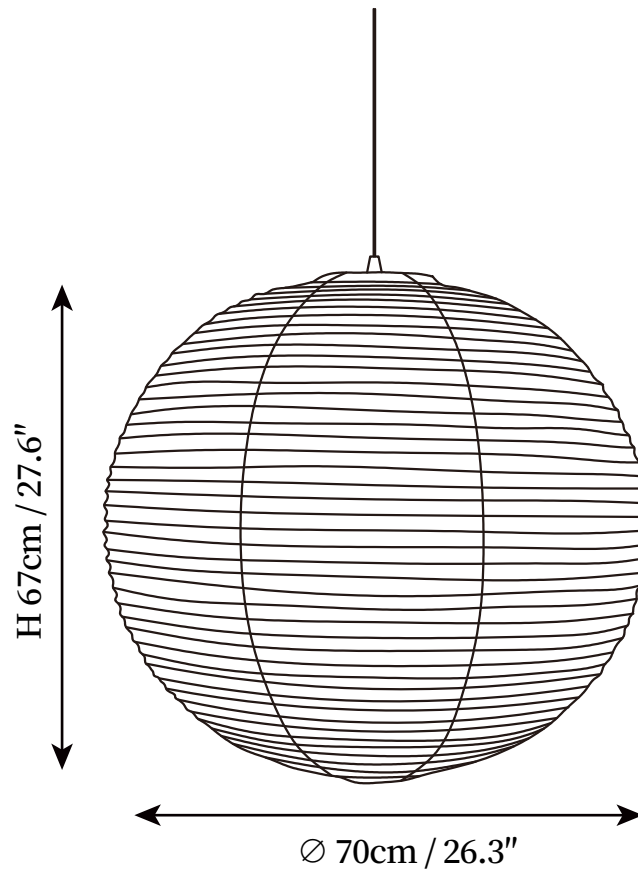

SPECIFICATION SHEET

SPECIFICATION DETAILS

*For custom options, consult factory for details

Fixture Dimensions	D 27.6" x H 26.3"
Light source	E26 or E27. (bulb not included)
Wattage	MAX 40W incandescent bulb or LED equivalent.
Voltage	AC 110-240V
Mounting	Hardwired.
Dimming	Compatible with dimmable bulbs (bulb not included)
Control method	Compatible with common wall switches (not included)
Finishes	White.
Shade Details	White.
Material	Mulberry paper, Metal, Iron.
Wire Length	The standard length of the cord is 59" (150 cm), the length is adjustable.