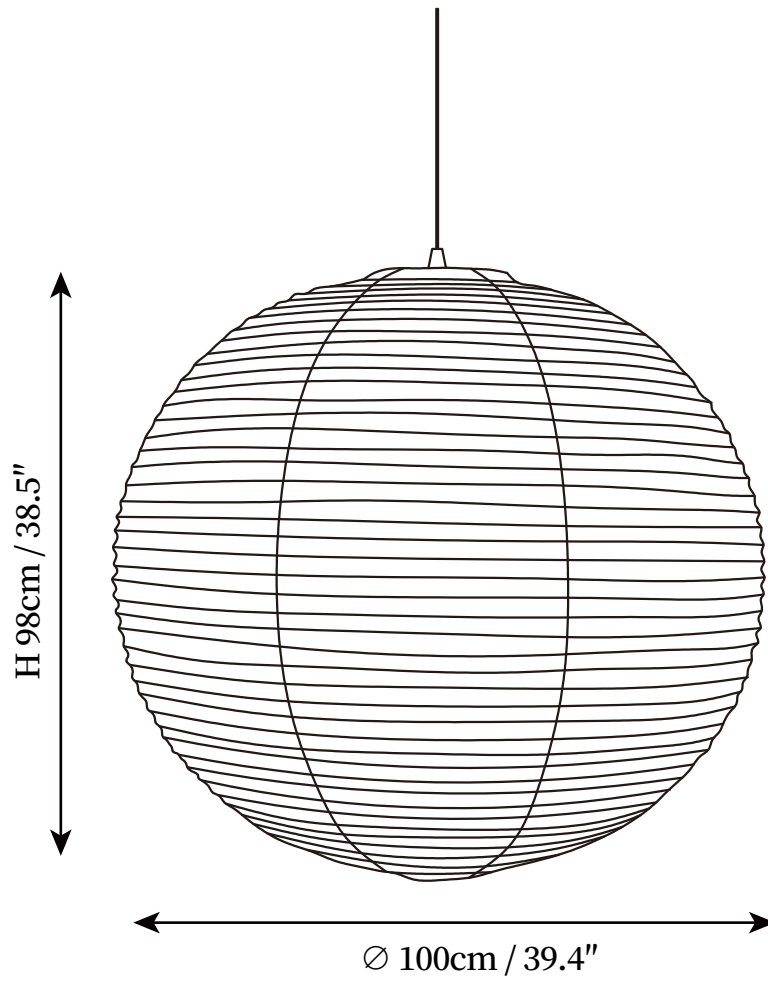

SPECIFICATION SHEET

SPECIFICATION DETAILS

*For custom options, consult factory for details

Fixture Dimensions	D 39.4" x H 38.5"
Light source	E26 or E27. (bulb not included)
Wattage	MAX 40W incandescent bulb or LED equivalent.
Voltage	AC 110-240V
Mounting	Hardwired.
Dimming	Compatible with dimmable bulbs (bulb not included)
Control method	Compatible with common wall switches (not included)
Finishes	White.
Shade Details	White.
Material	Mulberry paper, Metal, Iron.
Wire Length	The standard length of the cord is 59" (150 cm), the length is adjustable.