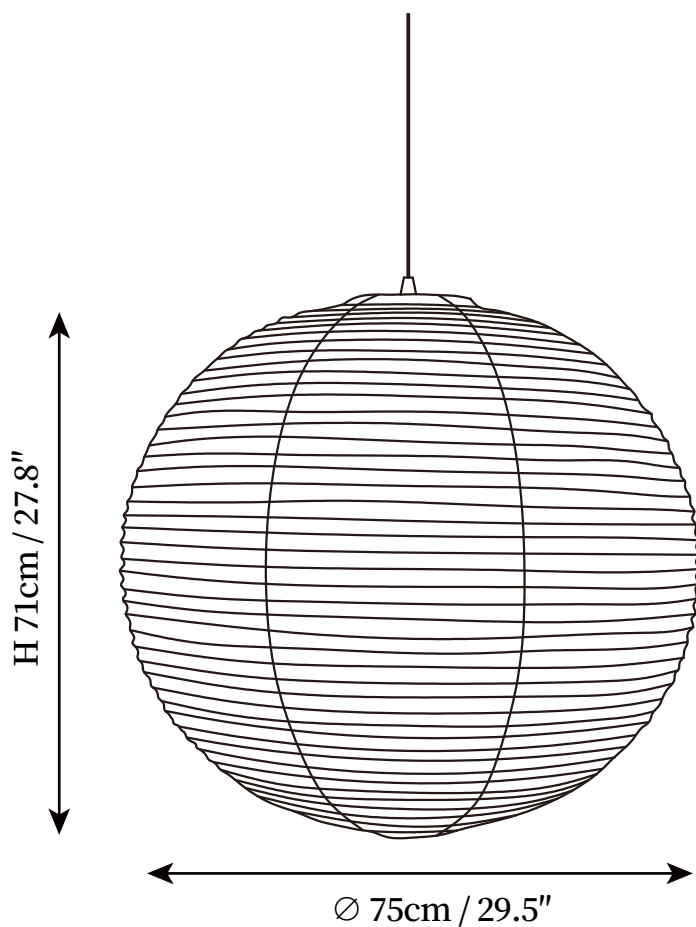

SPECIFICATION SHEET

SPECIFICATION DETAILS

*For custom options, consult factory for details

Fixture Dimensions	D 29.5" x H 27.9"
Light source	E26 or E27. (bulb not included)
Wattage	MAX 40W incandescent bulb or LED equivalent.
Voltage	AC 110-240V
Mounting	Hardwired.
Dimming	Compatible with dimmable bulbs (bulb not included)
Control method	Compatible with common wall switches (not included)
Finishes	White.
Shade Details	White.
Material	Mulberry paper, Metal, Iron.
Wire Length	The standard length of the cord is 59" (150 cm), the length is adjustable.