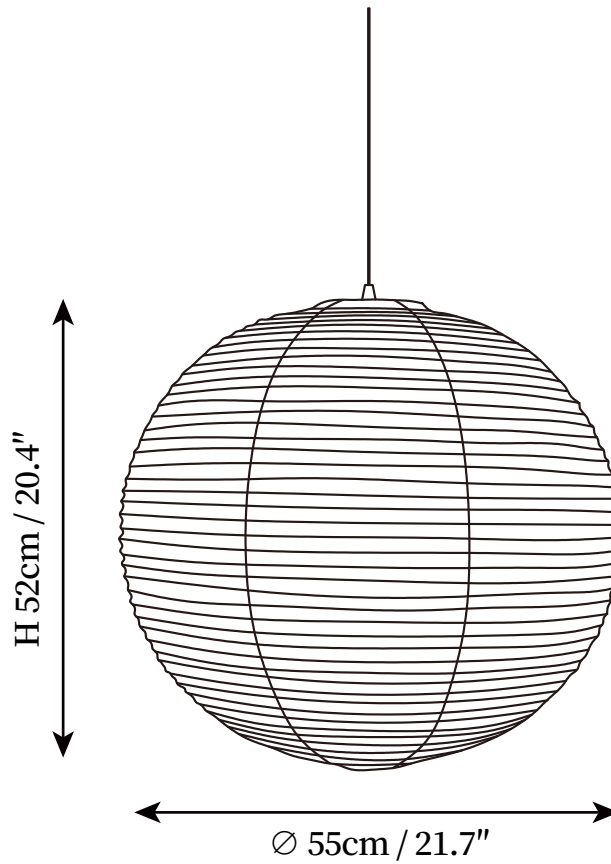

## SPECIFICATION DETAILS

\*For custom options, consult factory for details

---

<b>Fixture Dimensions</b>	D 15.7" x H 14.9"
<b>Light source</b>	E26 or E27. (bulb not included)
<b>Wattage</b>	MAX 40W incandescent bulb or LED equivalent.
<b>Voltage</b>	AC 110-240V
<b>Mounting</b>	Hardwired.
<b>Dimming</b>	Compatible with dimmable bulbs (bulb not included)
<b>Control method</b>	Compatible with common wall switches (not included)
<b>Finishes</b>	White.
<b>Shade Details</b>	White.
<b>Material</b>	Mulberry paper, Metal, Iron.
<b>Wire Length</b>	The standard length of the cord is 59" (150 cm), the length is adjustable.

## SPECIFICATION DETAILS

\*For custom options, consult factory for details

---

<b>Fixture Dimensions</b>	D 19.7" x H 18.9"
<b>Light source</b>	E26 or E27. (bulb not included)
<b>Wattage</b>	MAX 40W incandescent bulb or LED equivalent.
<b>Voltage</b>	AC 110-240V
<b>Mounting</b>	Hardwired.
<b>Dimming</b>	Compatible with dimmable bulbs (bulb not included)
<b>Control method</b>	Compatible with common wall switches (not included)
<b>Finishes</b>	White.
<b>Shade Details</b>	White.
<b>Material</b>	Mulberry paper, Metal, Iron.
<b>Wire Length</b>	The standard length of the cord is 59" (150 cm), the length is adjustable.

## SPECIFICATION DETAILS

\*For custom options, consult factory for details

---

<b>Fixture Dimensions</b>	D 21.7" x H 20.4"
<b>Light source</b>	E26 or E27. (bulb not included)
<b>Wattage</b>	MAX 40W incandescent bulb or LED equivalent.
<b>Voltage</b>	AC 110-240V
<b>Mounting</b>	Hardwired.
<b>Dimming</b>	Compatible with dimmable bulbs (bulb not included)
<b>Control method</b>	Compatible with common wall switches (not included)
<b>Finishes</b>	White.
<b>Shade Details</b>	White.
<b>Material</b>	Mulberry paper, Metal, Iron.
<b>Wire Length</b>	The standard length of the cord is 59" (150 cm), the length is adjustable.