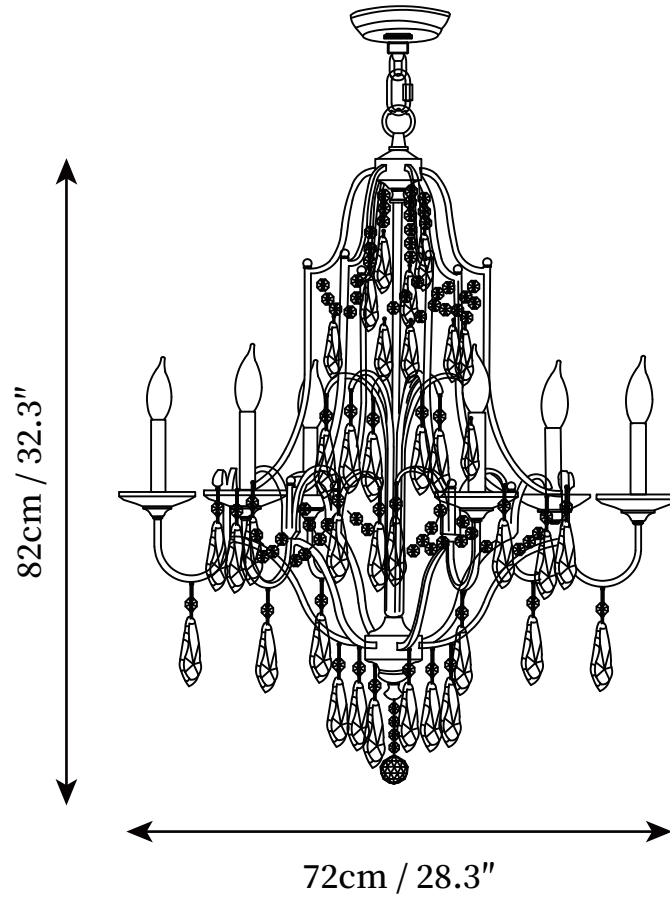

SPECIFICATION SHEET

SPECIFICATION DETAILS

*For custom options, consult factory for details

Fixture Dimensions	D 16.5" x H 21.7"
Light source	E14
Wattage	15W
Voltage	AC 110-240V
Color Temperature	Based on the purchase of light bulbs
CRI(Ra)	80CRI
Mounting	Ceiling
Driver Required	NO
Optional Color Temps	Buy bulbs as needed
LED Rated Life	Based on bulb life (we do not supply bulbs)
Dimming	Dimming is not supported
Finishes	Gold
Shade Details	Gold
Material	Iron, Crystal, Metal
Hanging chain Length	Hanging chain 50cm / 19.7"
Hanging chain Type	Gold / Hanging chain

SPECIFICATION SHEET

SPECIFICATION DETAILS

*For custom options, consult factory for details

Fixture Dimensions	D 28.3" x H 32.3"
Light source	E14
Wattage	15W
Voltage	AC 110-240V
Color Temperature	Based on the purchase of light bulbs
CRI(Ra)	80CRI
Mounting	Ceiling
Driver Required	NO
Optional Color Temps	Buy bulbs as needed
LED Rated Life	Based on bulb life (we do not supply bulbs)
Dimming	Dimming is not supported
Finishes	Gold
Shade Details	Gold
Material	Iron, Crystal, Metal
Hanging chain Length	Hanging chain 50cm / 19.7"
Hanging chain Type	Gold / Hanging chain

SPECIFICATION SHEET

SPECIFICATION DETAILS

*For custom options, consult factory for details

Fixture Dimensions	D 36.6" x H 45.7"
Light source	E14
Wattage	15W
Voltage	AC 110-240V
Color Temperature	Based on the purchase of light bulbs
CRI(Ra)	80CRI
Mounting	Ceiling
Driver Required	NO
Optional Color Temps	Buy bulbs as needed
LED Rated Life	Based on bulb life (we do not supply bulbs)
Dimming	Dimming is not supported
Finishes	Gold
Shade Details	Gold
Material	Iron, Crystal, Metal
Hanging chain Length	Hanging chain 50cm / 19.7"
Hanging chain Type	Gold / Hanging chain