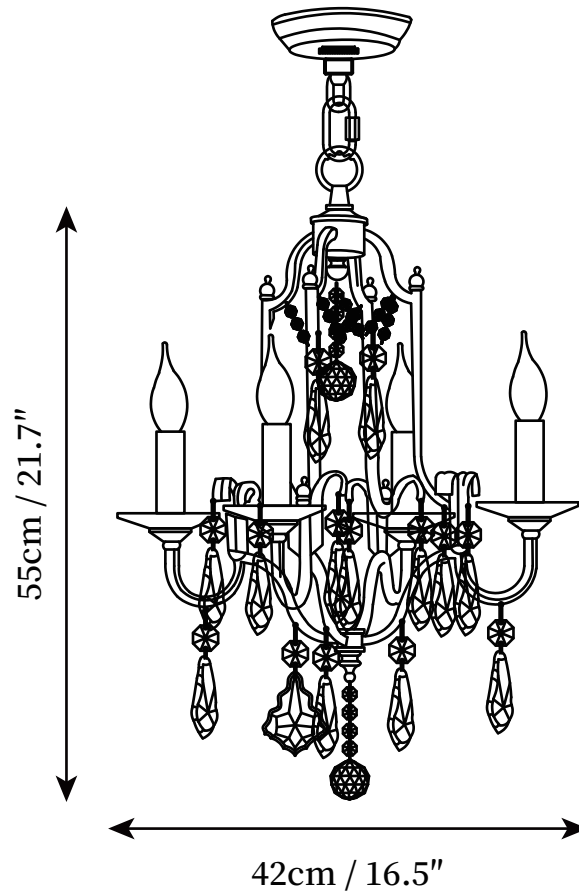

SPECIFICATION SHEET

SPECIFICATION DETAILS

*For custom options, consult factory for details

Fixture Dimensions	D 16.5" x H 21.7"
Light source	E14
Wattage	15W
Voltage	AC 110-240V
Color Temperature	Based on the purchase of light bulbs
CRI(Ra)	80CRI
Mounting	Ceiling
Driver Required	NO
Optional Color Temps	Buy bulbs as needed
LED Rated Life	Based on bulb life (we do not supply bulbs)
Dimming	Dimming is not supported
Finishes	Gold
Shade Details	Gold
Material	Iron, Crystal, Metal
Hanging chain Length	Hanging chain 50cm / 19.7"
Hanging chain Type	Gold / Hanging chain

SPECIFICATION SHEET

SPECIFICATION DETAILS

*For custom options, consult factory for details

Fixture Dimensions	D 28.3" x H 32.3"
Light source	E14
Wattage	15W
Voltage	AC 110-240V
Color Temperature	Based on the purchase of light bulbs
CRI(Ra)	80CRI
Mounting	Ceiling
Driver Required	NO
Optional Color Temps	Buy bulbs as needed
LED Rated Life	Based on bulb life (we do not supply bulbs)
Dimming	Dimming is not supported
Finishes	Gold
Shade Details	Gold
Material	Iron, Crystal, Metal
Hanging chain Length	Hanging chain 50cm / 19.7"
Hanging chain Type	Gold / Hanging chain

SPECIFICATION SHEET

SPECIFICATION DETAILS

*For custom options, consult factory for details

Fixture Dimensions	D 36.6" x H 45.7"
Light source	E14
Wattage	15W
Voltage	AC 110-240V
Color Temperature	Based on the purchase of light bulbs
CRI(Ra)	80CRI
Mounting	Ceiling
Driver Required	NO
Optional Color Temps	Buy bulbs as needed
LED Rated Life	Based on bulb life (we do not supply bulbs)
Dimming	Dimming is not supported
Finishes	Gold
Shade Details	Gold
Material	Iron, Crystal, Metal
Hanging chain Length	Hanging chain 50cm / 19.7"
Hanging chain Type	Gold / Hanging chain