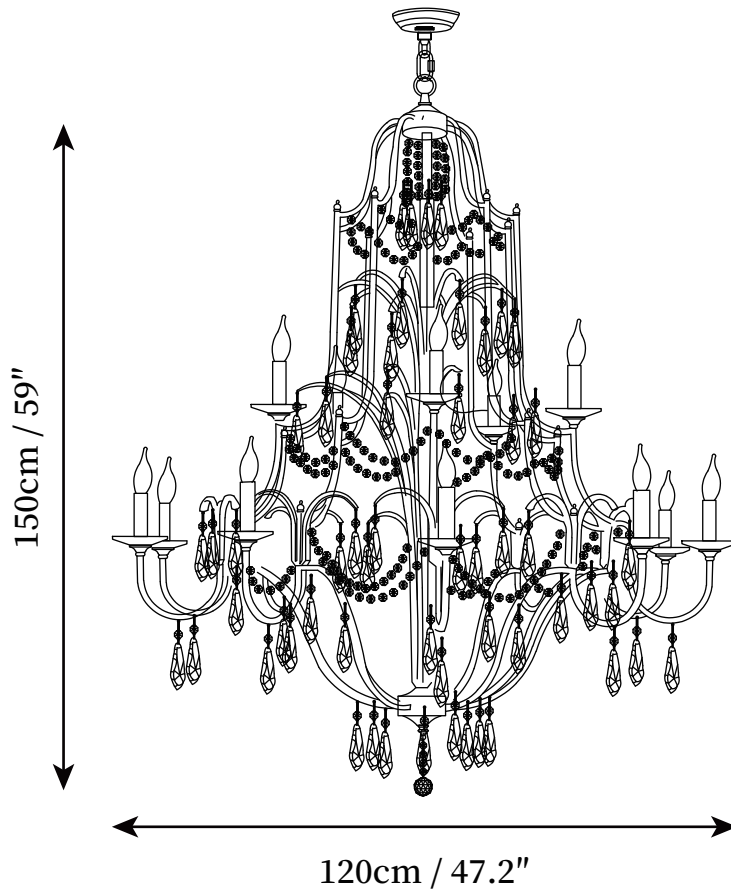

SPECIFICATION SHEET

SPECIFICATION DETAILS

*For custom options, consult factory for details

Fixture Dimensions	D 47.2" x H 59"
Light source	E14
Wattage	15W
Voltage	AC 110-240V
Color Temperature	Based on the purchase of light bulbs
CRI(Ra)	80CRI
Mounting	Ceiling
Driver Required	NO
Optional Color Temps	Buy bulbs as needed
LED Rated Life	Based on bulb life (we do not supply bulbs)
Dimming	Dimming is not supported
Finishes	Gold
Shade Details	Gold
Material	Iron, Crystal, Metal
Hanging chain Length	Hanging chain 50cm / 19.7"
Hanging chain Type	Gold / Hanging chain