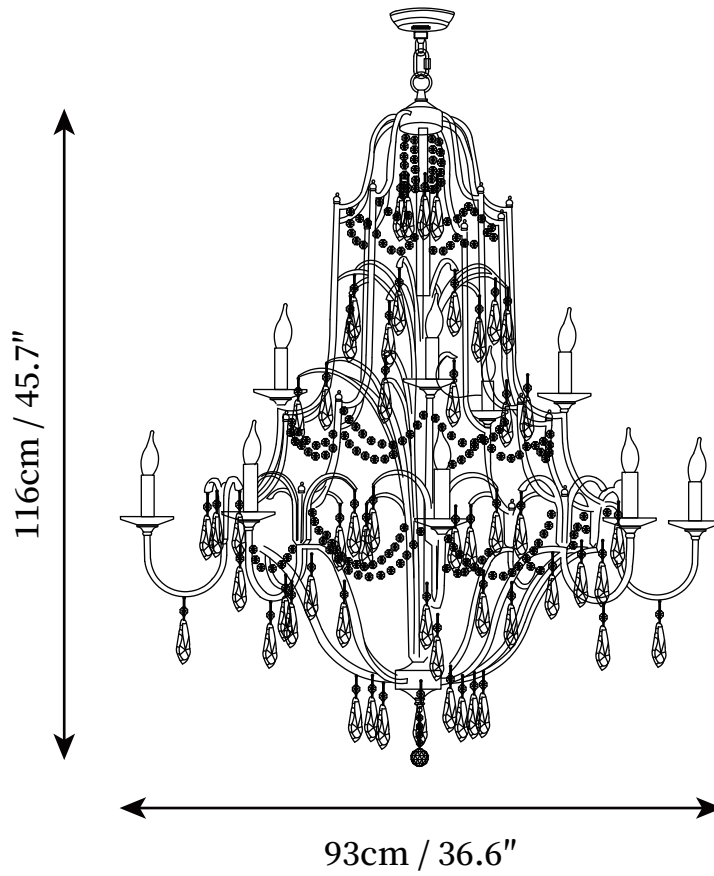

SPECIFICATION SHEET

SPECIFICATION DETAILS

*For custom options, consult factory for details

Fixture Dimensions	D 16.5" x H 21.7"
Light source	E14
Wattage	15W
Voltage	AC 110-240V
Color Temperature	Based on the purchase of light bulbs
CRI(Ra)	80CRI
Mounting	Ceiling
Driver Required	NO
Optional Color Temps	Buy bulbs as needed
LED Rated Life	Based on bulb life (we do not supply bulbs)
Dimming	Dimming is not supported
Finishes	Gold
Shade Details	Gold
Material	Iron, Crystal, Metal
Hanging chain Length	Hanging chain 50cm / 19.7"
Hanging chain Type	Gold / Hanging chain

SPECIFICATION SHEET

SPECIFICATION DETAILS

*For custom options, consult factory for details

Fixture Dimensions	D 28.3" x H 32.3"
Light source	E14
Wattage	15W
Voltage	AC 110-240V
Color Temperature	Based on the purchase of light bulbs
CRI(Ra)	80CRI
Mounting	Ceiling
Driver Required	NO
Optional Color Temps	Buy bulbs as needed
LED Rated Life	Based on bulb life (we do not supply bulbs)
Dimming	Dimming is not supported
Finishes	Gold
Shade Details	Gold
Material	Iron, Crystal, Metal
Hanging chain Length	Hanging chain 50cm / 19.7"
Hanging chain Type	Gold / Hanging chain

SPECIFICATION SHEET

SPECIFICATION DETAILS

*For custom options, consult factory for details

Fixture Dimensions	D 36.6" x H 45.7"
Light source	E14
Wattage	15W
Voltage	AC 110-240V
Color Temperature	Based on the purchase of light bulbs
CRI(Ra)	80CRI
Mounting	Ceiling
Driver Required	NO
Optional Color Temps	Buy bulbs as needed
LED Rated Life	Based on bulb life (we do not supply bulbs)
Dimming	Dimming is not supported
Finishes	Gold
Shade Details	Gold
Material	Iron, Crystal, Metal
Hanging chain Length	Hanging chain 50cm / 19.7"
Hanging chain Type	Gold / Hanging chain