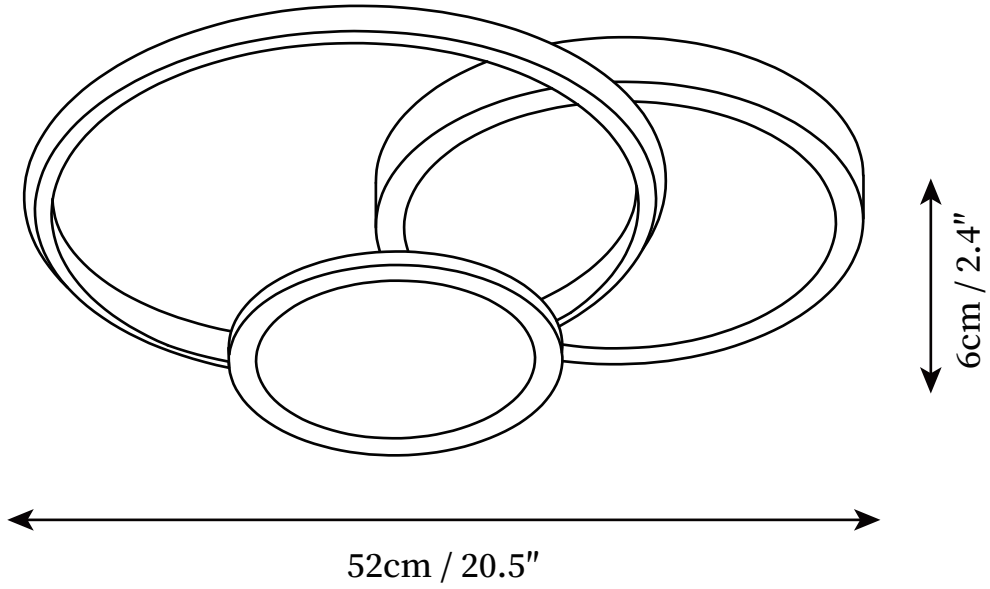

SPECIFICATION SHEET

SPECIFICATION DETAILS

*For custom options, consult factory for details

Fixture Dimensions	L 16.5" x W 16.5" x H 2.4"
Light source	Integrated LED
Wattage	76W
Voltage	AC 110-240V
Color Temperature	3000k
CRI(Ra)	80CRI
Mounting	Ceiling
Driver Required	Yes
Optional Color Temps	Warm Light (3000K), Neutral Light (4500K), Cool Light (6000K)
LED Rated Life	30000hours
Dimming	Dimming is not supported
Finishes	Brass
Shade Details	White
Material	Brass, Acrylic, Silicone
Wire Length	NO
Wire Type	NO

SPECIFICATION SHEET

SPECIFICATION DETAILS

*For custom options, consult factory for details

Fixture Dimensions	L 20.5" x W 20.5" x H 2.4"
Light source	Integrated LED
Wattage	98W
Voltage	AC 110-240V
Color Temperature	3000k
CRI(Ra)	80CRI
Mounting	Ceiling
Driver Required	Yes
Optional Color Temps	Warm Light (3000K), Neutral Light (4500K), Cool Light (6000K)
LED Rated Life	30000hours
Dimming	Dimming is not supported
Finishes	Brass
Shade Details	White
Material	Brass, Acrylic, Silicone
Wire Length	NO
Wire Type	NO