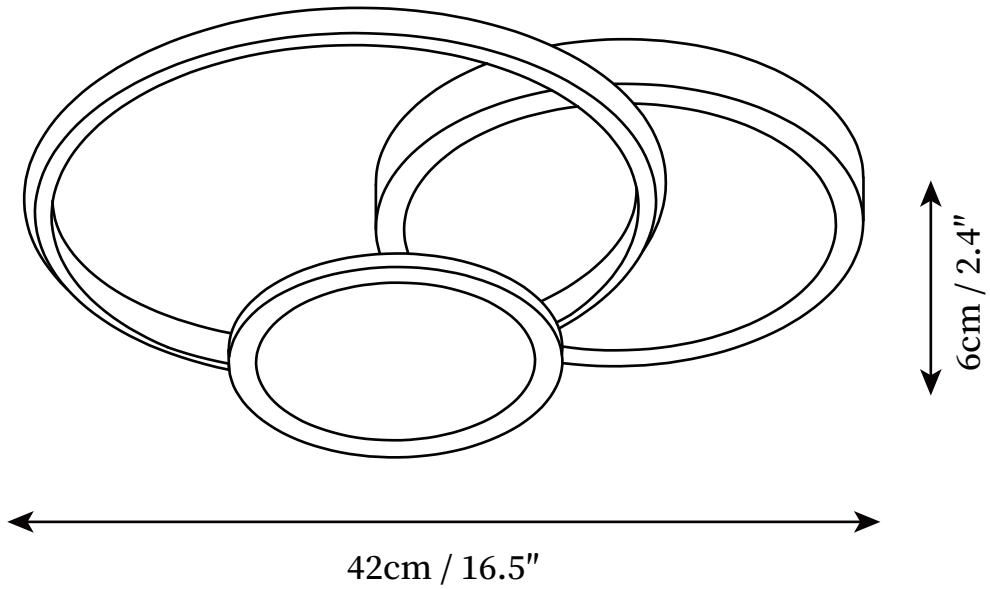

SPECIFICATION SHEET

SPECIFICATION DETAILS

*For custom options, consult factory for details

Fixture Dimensions	L 16.5" x W 16.5" x H 2.4"
Light source	Integrated LED
Wattage	76W
Voltage	AC 110-240V
Color Temperature	3000k
CRI(Ra)	80CRI
Mounting	Ceiling
Driver Required	Yes
Optional Color Temps	Warm Light (3000K), Neutral Light (4500K), Cool Light (6000K)
LED Rated Life	30000hours
Dimming	Dimming is not supported
Finishes	Brass
Shade Details	White
Material	Brass, Acrylic, Silicone
Wire Length	NO
Wire Type	NO

SPECIFICATION SHEET

SPECIFICATION DETAILS

*For custom options, consult factory for details

Fixture Dimensions	L 20.5" x W 20.5" x H 2.4"
Light source	Integrated LED
Wattage	98W
Voltage	AC 110-240V
Color Temperature	3000k
CRI(Ra)	80CRI
Mounting	Ceiling
Driver Required	Yes
Optional Color Temps	Warm Light (3000K), Neutral Light (4500K), Cool Light (6000K)
LED Rated Life	30000hours
Dimming	Dimming is not supported
Finishes	Brass
Shade Details	White
Material	Brass, Acrylic, Silicone
Wire Length	NO
Wire Type	NO