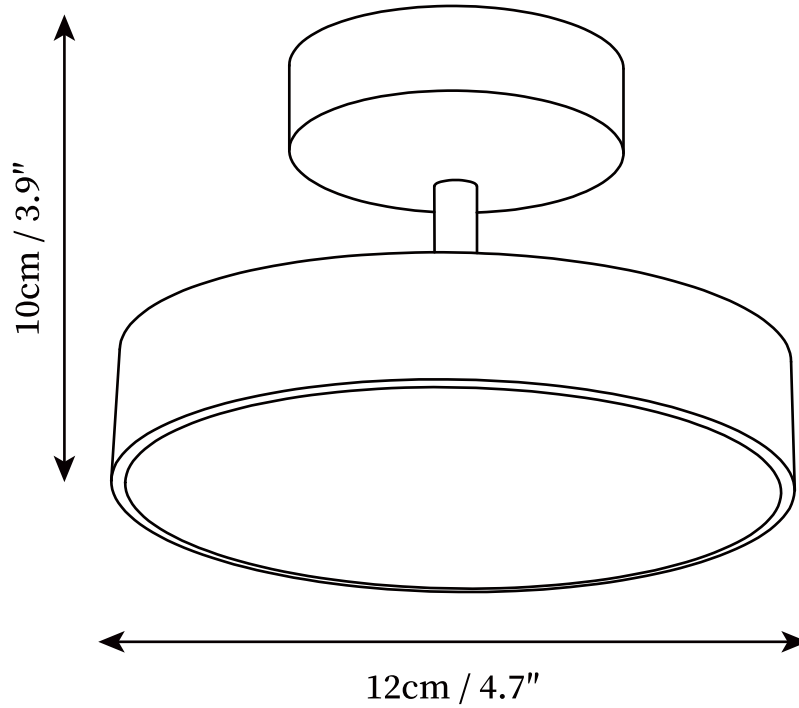

SPECIFICATION SHEET

SPECIFICATION DETAILS

*For custom options, consult factory for details

Fixture Dimensions	D 4.7" x H 3.9", D 7.9" x H 3.9"
Light source	Integrated LED
Wattage	~ 10W
Voltage	AC 110-240V
Dimming	Not supported
CRI(Ra)	90+CRI
Mounting	Hardwired.
LED Rated Life	30000 hours
Color Temperature	Warm Light (3000K), Neutral Light (4000K), Cool Light (6000K)
Control method	Compatible with common wall switches(not included)
Finishes	Brass
Shade Details	White
Material	Brass, Metal, Acrylic