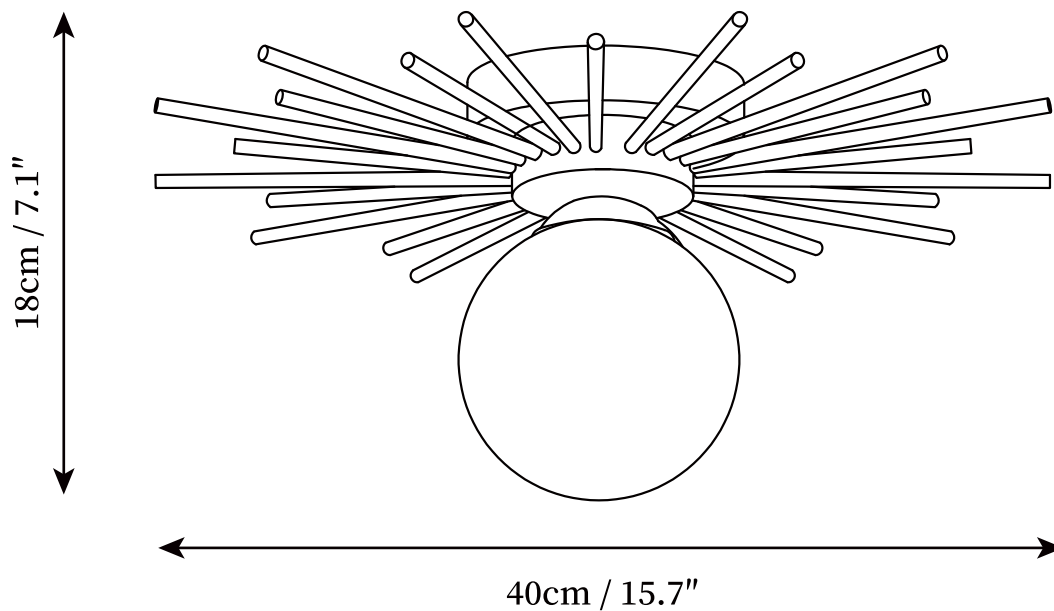

SPECIFICATION SHEET

SPECIFICATION DETAILS

*For custom options, consult factory for details

Fixture Dimensions	D 15.7" x H 7.1"
Light source	G9. (bulb not included).
Wattage	~ 5W incandescent bulb or LED equivalent.
Voltage	AC 110-240V
Mounting	Hardwired.
Dimming	Compatible with dimmable bulbs (bulb not included)
Control method	Compatible with common wall switches (not included)
Finishes	Brass.
Shade Details	White.
Material	Metal, Brass, Glass
Wire Length	NO