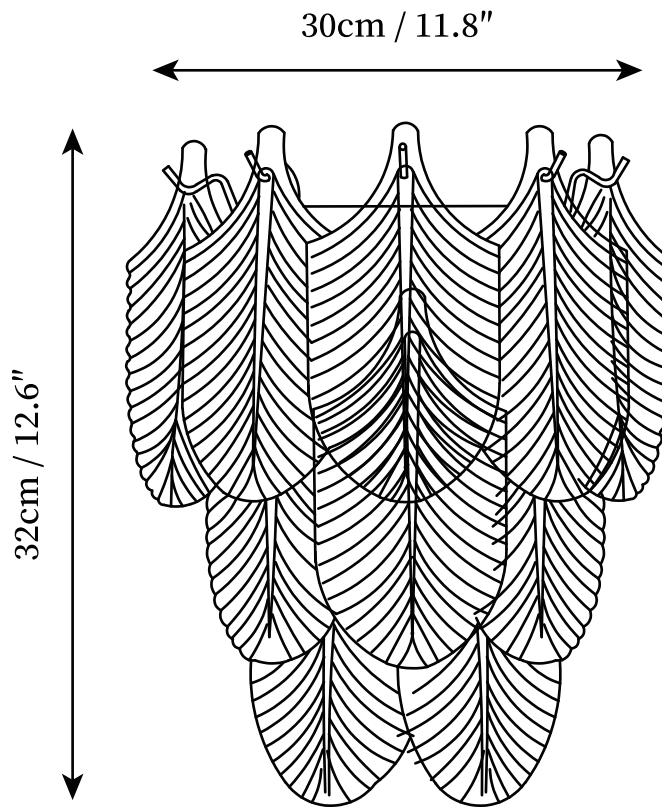

SPECIFICATION SHEET

SPECIFICATION DETAILS

*For custom options, consult factory for details

Fixture Dimensions	L 11.8" x W 6.3" x H 12.6"
Light source	E14
Wattage	15W
Voltage	AC 110-240V
Color Temperature	Based on the purchase of light bulbs
CRI(Ra)	80CRI
Mounting	Wall
Driver Required	No
Optional Color Temps	Buy bulbs as needed
LED Rated Life	Based on bulb life (we do not supply bulbs)
Dimming	Dimming is not supported
Finishes	Brass
Shade Details	Clear
Material	Brass, Glass, Metal