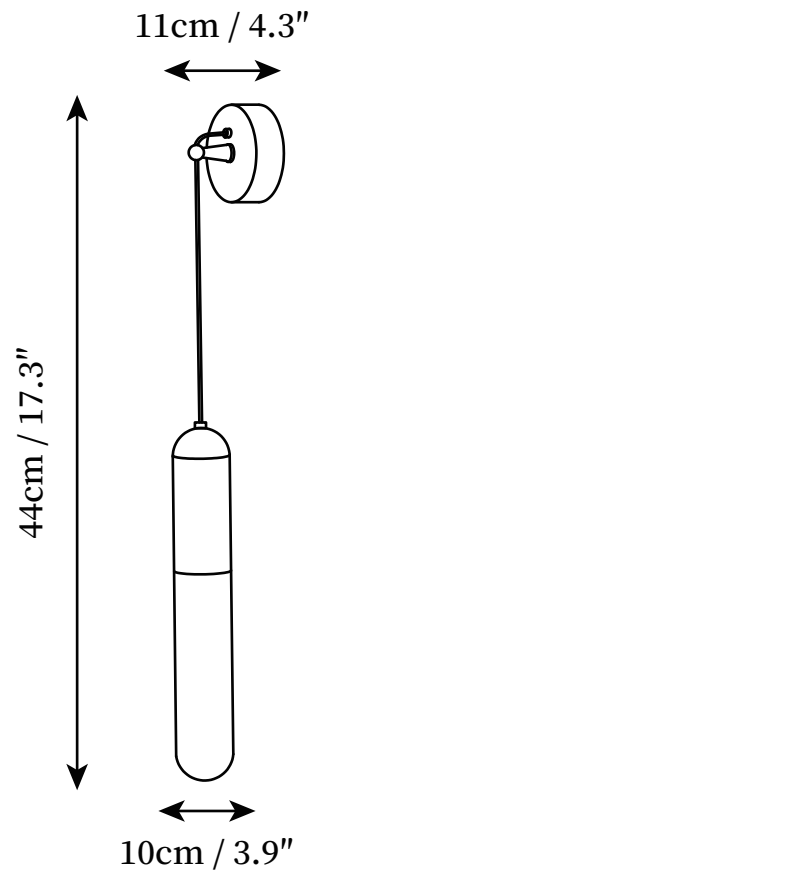

SPECIFICATION SHEET

SPECIFICATION DETAILS

*For custom options, consult factory for details

Fixture Dimensions	L 3.9" x W 4.3" x H 17.3"
Light source	E26 or E27
Wattage	40W
Voltage	AC 110-240V
Color Temperature	Based on the purchase of light bulbs
CRI(Ra)	80CRI
Mounting	Wall
Driver Required	No
Optional Color Temps	Buy bulbs as needed
LED Rated Life	Based on bulb life (we do not supply bulbs)
Dimming	Dimming is not supported
Finishes	Black, Brass
Shade Details	White
Material	Acrylic, Brass, Metal
Wire Length	No
Wire Type	No