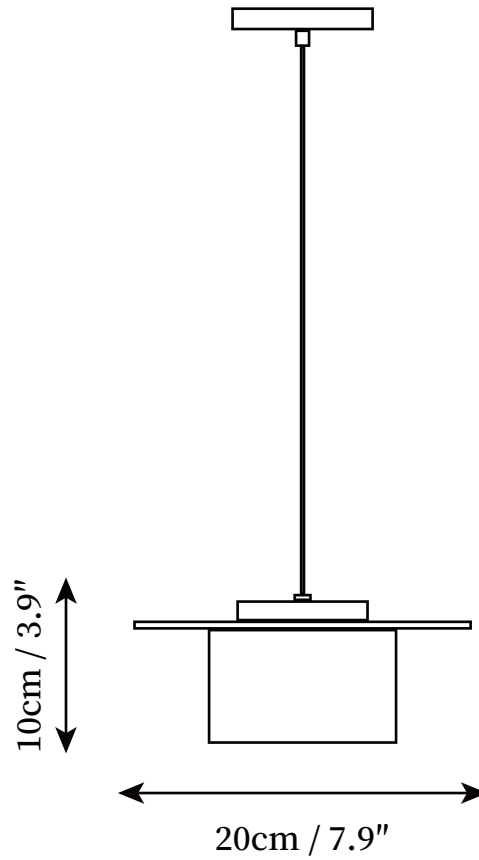

SPECIFICATION SHEET

SPECIFICATION DETAILS

*For custom options, consult factory for details

Fixture Dimensions	D 7.9" x H 3.9"
Light source	GU10
Wattage	~ 10W
Voltage	AC 110-240V
Color Temperature	Based on the purchase of light bulbs
CRI(Ra)	80CRI
Mounting	Ceiling
Driver Required	NO
Optional Color Temps	Buy bulbs as needed
LED Rated Life	Based on bulb life (we do not supply bulbs)
Dimming	Dimming is not supported
Finishes	Brass+Walnut, Black+Walnut
Shade Details	Brass+Walnut, Black+Walnut
Material	Walnut, Brass, Metal
Wire Length	59"
Wire Type	Black Coaxial Wire