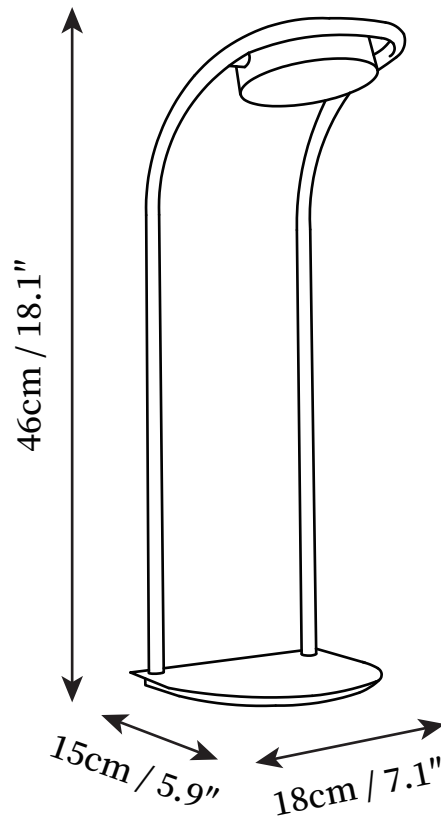

SPECIFICATION SHEET

SPECIFICATION DETAILS

*For custom options, consult factory for details

Fixture Dimensions	D 5.9" x H 17.7"
Light source	Integrated LED
Wattage	9W
Voltage	AC 110-240V
Color Temperature	3000k
CRI(Ra)	80CRI
Mounting	Table
Driver Required	Yes
Optional Color Temps	Warm Light (3000K), Neutral Light (4500K), Cool Light (6000K)
LED Rated Life	30000hours
Dimming	Dimming is not supported
Finishes	Brass
Shade Details	Brass
Material	Brass, Metal
Wire Length	59"
Wire Type	Wire with switch plug

SPECIFICATION SHEET

SPECIFICATION DETAILS

*For custom options, consult factory for details

Fixture Dimensions	L 7.1" x W 5.9" x H 18.1"
Light source	Integrated LED
Wattage	9W
Voltage	AC 110-240V
Color Temperature	3000k
CRI(Ra)	80CRI
Mounting	Table
Driver Required	Yes
Optional Color Temps	Warm Light (3000K), Neutral Light (4500K), Cool Light (6000K)
LED Rated Life	30000hours
Dimming	Dimming is not supported
Finishes	Brass
Shade Details	Brass
Material	Brass, Metal
Wire Length	59"
Wire Type	Wire with switch plug