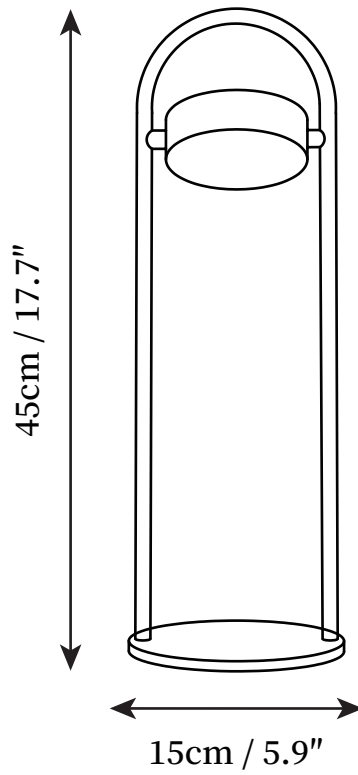

SPECIFICATION SHEET

SPECIFICATION DETAILS

*For custom options, consult factory for details

Fixture Dimensions	D 5.9" x H 17.7"
Light source	Integrated LED
Wattage	9W
Voltage	AC 110-240V
Color Temperature	3000k
CRI(Ra)	80CRI
Mounting	Table
Driver Required	Yes
Optional Color Temps	Warm Light (3000K), Neutral Light (4500K), Cool Light (6000K)
LED Rated Life	30000hours
Dimming	Dimming is not supported
Finishes	Brass
Shade Details	Brass
Material	Brass, Metal
Wire Length	59"
Wire Type	Wire with switch plug

SPECIFICATION SHEET

SPECIFICATION DETAILS

*For custom options, consult factory for details

Fixture Dimensions	L 7.1" x W 5.9" x H 18.1"
Light source	Integrated LED
Wattage	9W
Voltage	AC 110-240V
Color Temperature	3000k
CRI(Ra)	80CRI
Mounting	Table
Driver Required	Yes
Optional Color Temps	Warm Light (3000K), Neutral Light (4500K), Cool Light (6000K)
LED Rated Life	30000hours
Dimming	Dimming is not supported
Finishes	Brass
Shade Details	Brass
Material	Brass, Metal
Wire Length	59"
Wire Type	Wire with switch plug