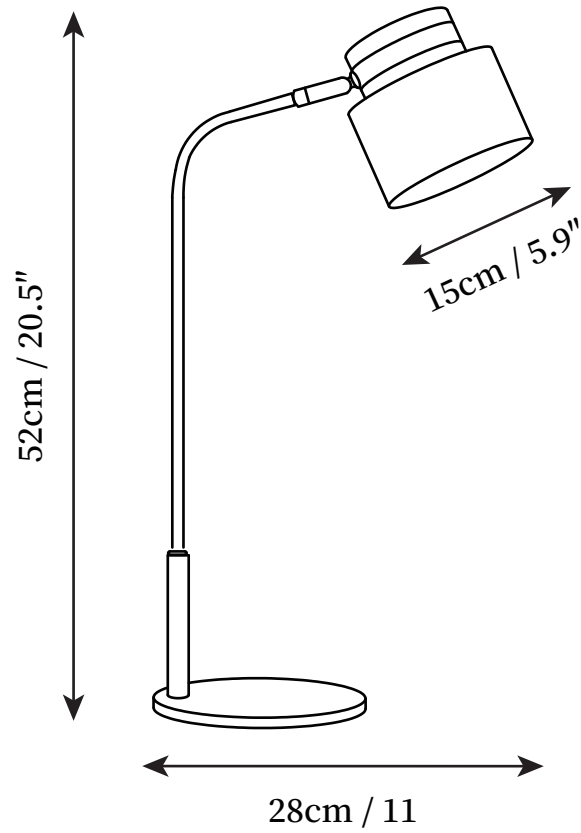

SPECIFICATION SHEET

SPECIFICATION DETAILS

*For custom options, consult factory for details

Fixture Dimensions	D 5.9" x W 11" x H 20.5"
Light source	G9
Wattage	5W
Voltage	AC 110-240V
Color Temperature	Based on the purchase of light bulbs
CRI(Ra)	80CRI
Mounting	Table
Driver Required	NO
Optional Color Temps	Buy bulbs as needed
LED Rated Life	Based on bulb life (we do not supply bulbs)
Dimming	Dimming is not supported
Finishes	Brass
Shade Details	Black
Material	Brass, Metal
Wire Length	59"
Wire Type	Wire with switch plug