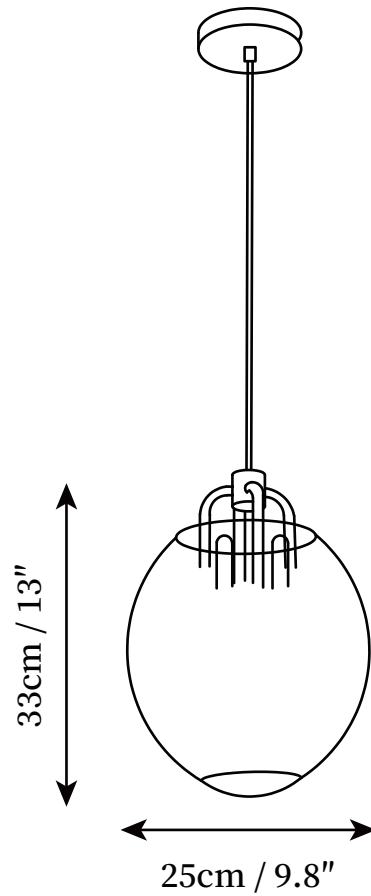

## SPECIFICATION DETAILS

\*For custom options, consult factory for details

<b>Fixture Dimensions</b>	D 9.8" x H 13"
<b>Light source</b>	E14
<b>Wattage</b>	15W
<b>Voltage</b>	AC 110-240V
<b>Color Temperature</b>	Based on the purchase of light bulbs
<b>CRI(Ra)</b>	80CRI
<b>Mounting</b>	Ceiling
<b>Driver Required</b>	NO
<b>Optional Color Temps</b>	Buy bulbs as needed
<b>LED Rated Life</b>	Based on bulb life (we do not supply bulbs)
<b>Dimming</b>	Dimming is not supported
<b>Finishes</b>	Copper plated
<b>Shade Details</b>	White+Clear
<b>Material</b>	Brass, Glass
<b>Wire Length</b>	59"
<b>Wire Type</b>	Black Coaxial Wire