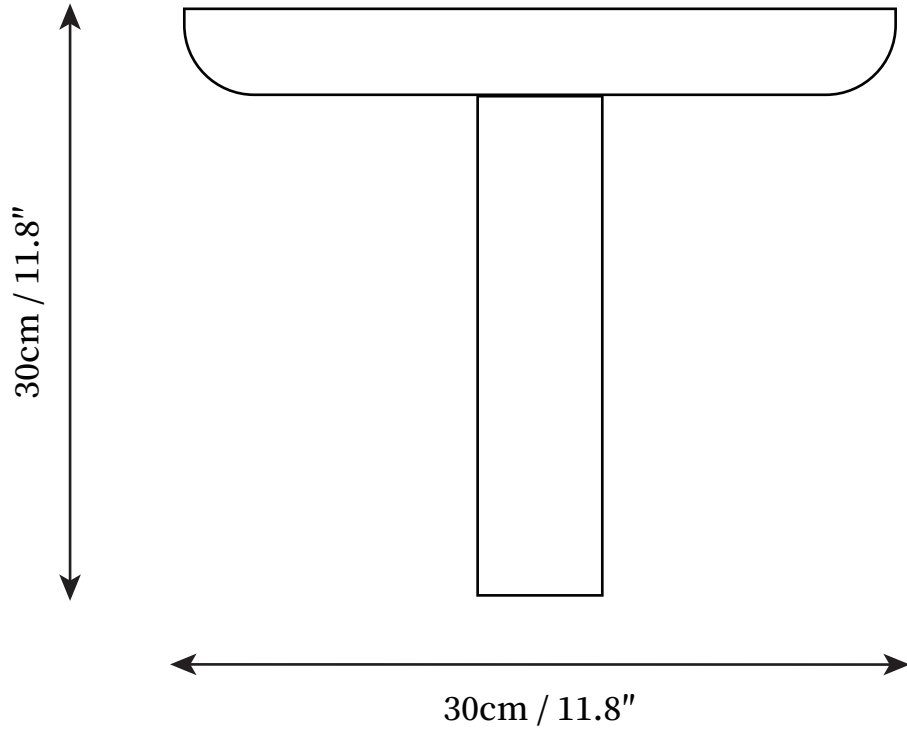

## SPECIFICATION DETAILS

\*For custom options, consult factory for details

<b>Fixture Dimensions</b>	D 11.8" x H 11.8"
<b>Light source</b>	Integrated LED
<b>Wattage</b>	5W
<b>Voltage</b>	AC 110-240V
<b>Color Temperature</b>	3000k
<b>CRI(Ra)</b>	80CRI
<b>Mounting</b>	Table
<b>Driver Required</b>	Yes
<b>Optional Color Temps</b>	Warm Light (3000K), Neutral Light (4500K), Cool Light (6000K)
<b>LED Rated Life</b>	30000hours
<b>Dimming</b>	Dimming is not supported
<b>Finishes</b>	White, Black, Rose gold, Antiqued copper
<b>Shade Details</b>	White, Black, Rose gold, Antiqued copper
<b>Material</b>	Iron, Metal
<b>Wire Length</b>	59"
<b>Wire Type</b>	Wire with switch plug