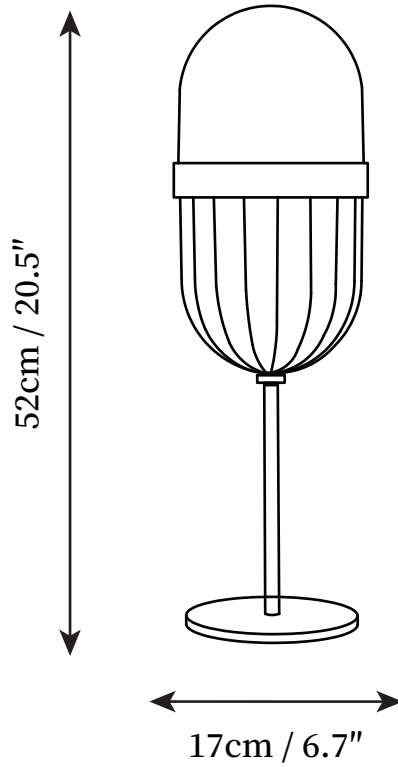

SPECIFICATION SHEET

SPECIFICATION DETAILS

*For custom options, consult factory for details

Fixture Dimensions	D 6.7" x H 20.5"
Light source	G9
Wattage	5W
Voltage	AC 110-240V
Color Temperature	Based on the purchase of light bulbs
CRI(Ra)	80CRI
Mounting	Table
Driver Required	NO
Optional Color Temps	Buy bulbs as needed
LED Rated Life	Based on bulb life (we do not supply bulbs)
Dimming	Dimming is not supported
Finishes	Gold
Shade Details	White
Material	Iron, Metal, Glass
Wire Length	59"
Wire Type	Wire with switch plug