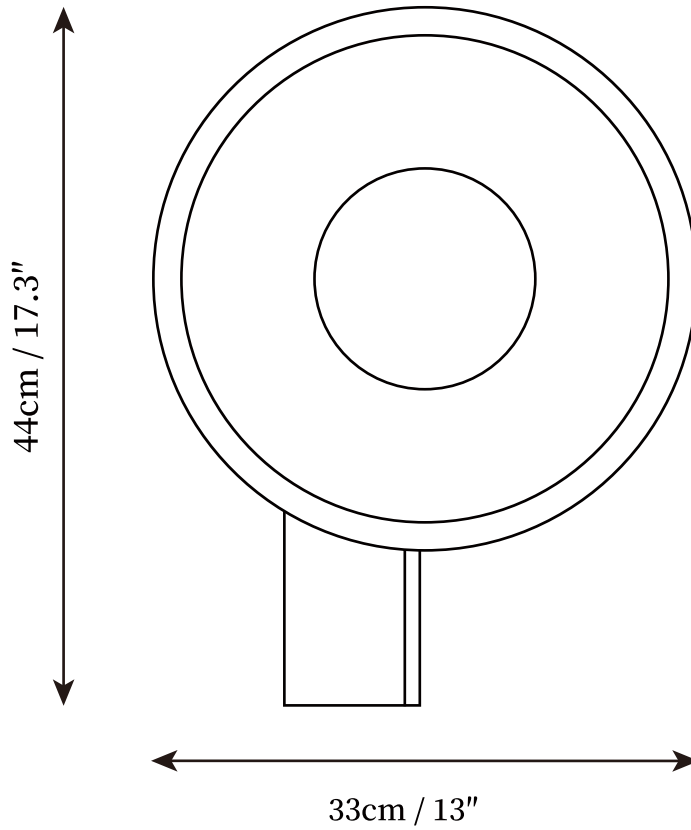

SPECIFICATION SHEET

SPECIFICATION DETAILS

*For custom options, consult factory for details

Fixture Dimensions	D 13" x H 17.3"
Light source	Integrated LED
Wattage	~6W
Voltage	AC 110-240V
Dimming	Not supported
CRI(Ra)	90+CRI
Control method	In line ON / OFF switch.
LED Rated Life	30000 hours
Color Temperature	Warm Light (3000K), Neutral Light (4000K), Cool Light (6000K)
Finishes	Gold+White
Marble Color	White Marble
Material	Iron, Metal, Marble, Acrylic
Cord Length	Supplied with switched plug cord, length ~59" (150cm).