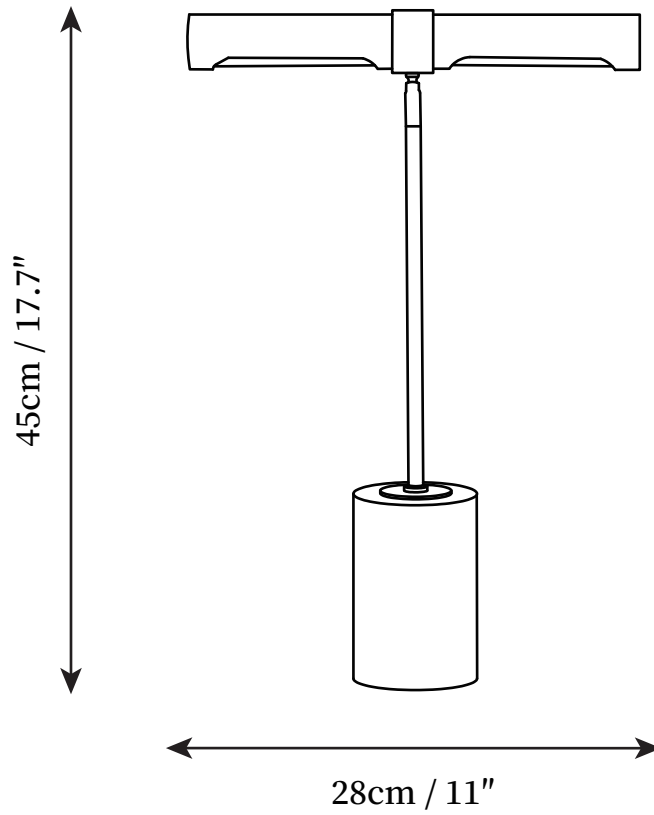

SPECIFICATION SHEET

SPECIFICATION DETAILS

*For custom options, consult factory for details

Fixture Dimensions	D 11" x H 17.7"
Light source	Integrated LED
Wattage	10W
Voltage	AC 110-240V
Color Temperature	3000k
CRI(Ra)	80CRI
Mounting	Table
Driver Required	Yes
Optional Color Temps	Warm Light (3000K), Neutral Light (4500K), Cool Light (6000K)
LED Rated Life	30000hours
Dimming	Dimming is not supported
Finishes	Brown leather
Shade Details	Gold+White
Material	Metal, Marble, leather
Wire Length	59"
Wire Type	Wire with switch plug