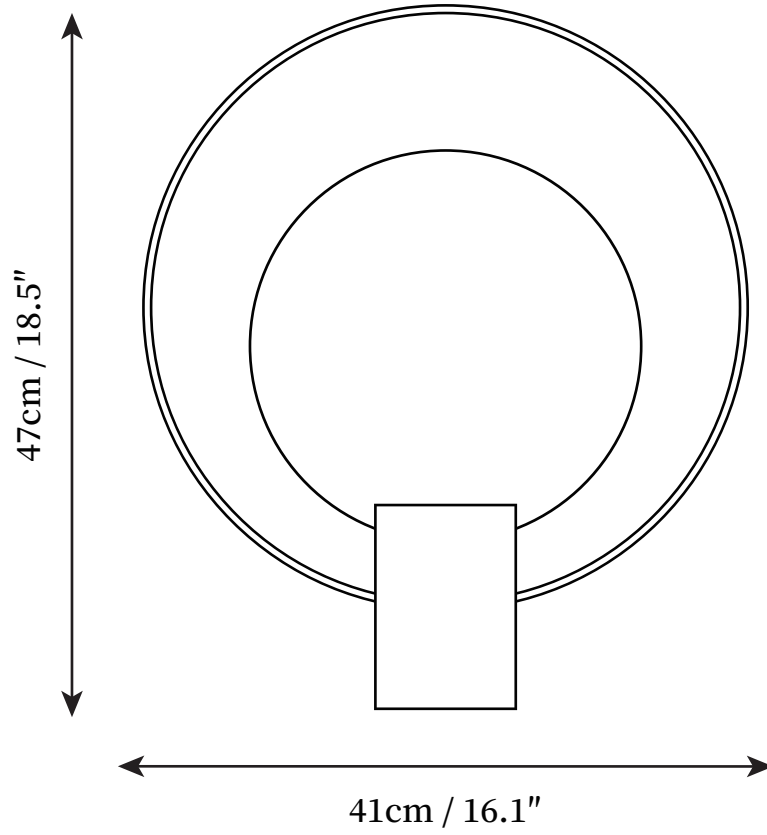

SPECIFICATION SHEET

SPECIFICATION DETAILS

*For custom options, consult factory for details

Fixture Dimensions	D 16.1" x H 18.5"
Light source	Integrated LED
Wattage	10W
Voltage	AC 110-240V
Color Temperature	3000k
CRI(Ra)	80CRI
Mounting	Table
Driver Required	Yes
Optional Color Temps	Warm Light (3000K), Neutral Light (4500K), Cool Light (6000K)
LED Rated Life	30000hours
Dimming	Dimming is not supported
Finishes	Black, Green
Shade Details	Gold
Material	Metal, Marble
Wire Length	59"
Wire Type	Wire with switch plug