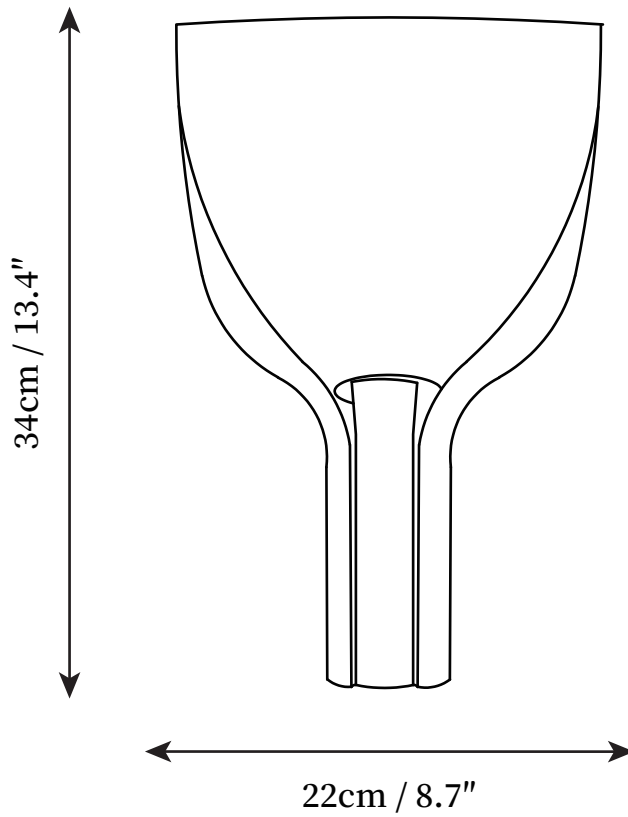

SPECIFICATION SHEET

SPECIFICATION DETAILS

*For custom options, consult factory for details

Fixture Dimensions	D 8.7" x H 13.4"
Light source	GU10
Wattage	10W
Voltage	AC 110-240V
Color Temperature	Based on the purchase of light bulbs
CRI(Ra)	80CRI
Mounting	Table
Driver Required	NO
Optional Color Temps	Buy bulbs as needed
LED Rated Life	Based on bulb life (we do not supply bulbs)
Dimming	Dimming is not supported
Finishes	Black+Gold
Shade Details	Black+Gold
Material	Iron, Metal, Resin
Wire Length	59"
Wire Type	Wire with switch plug