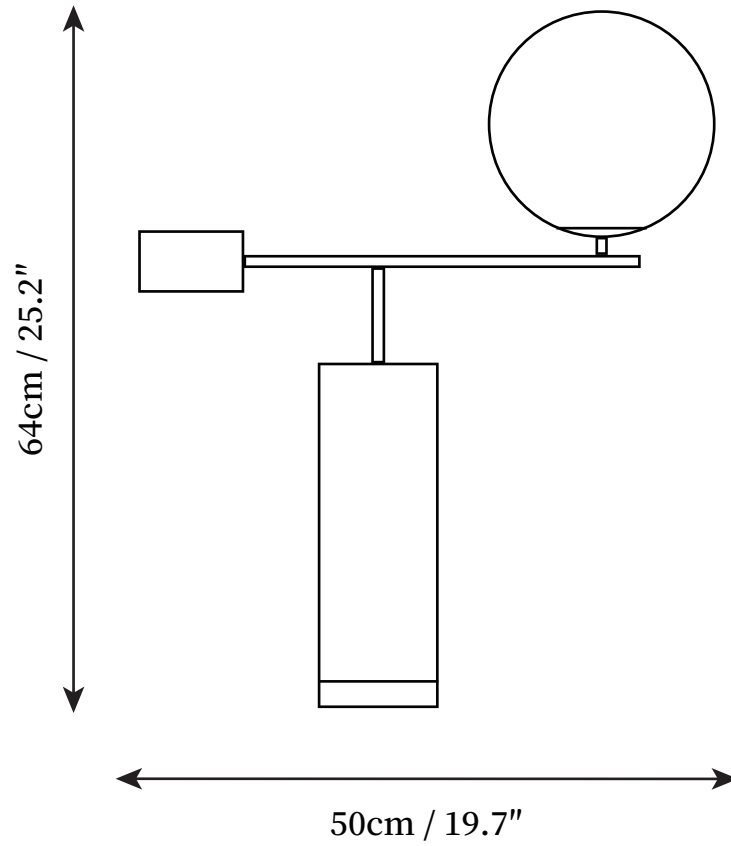

SPECIFICATION SHEET

SPECIFICATION DETAILS

*For custom options, consult factory for details

Fixture Dimensions	D 19.7" x H 25.2"
Light source	E26 or E27
Wattage	40W
Voltage	AC 110-240V
Color Temperature	Based on the purchase of light bulbs
CRI(Ra)	80CRI
Mounting	Table
Driver Required	NO
Optional Color Temps	Buy bulbs as needed
LED Rated Life	Based on bulb life (we do not supply bulbs)
Dimming	Dimming is not supported
Finishes	Black+Gold, White+Gold
Shade Details	White
Material	Metal, Glass, Marble
Wire Length	59"
Wire Type	Wire with switch plug