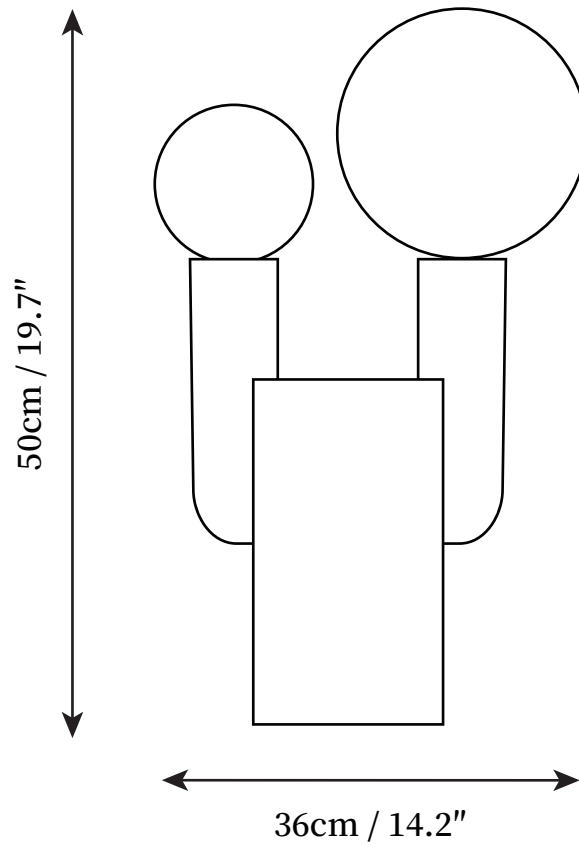

SPECIFICATION SHEET

SPECIFICATION DETAILS

*For custom options, consult factory for details

Fixture Dimensions	D 14.2" x H 19.7"
Light source	G9
Wattage	5W
Voltage	AC 110-240V
Color Temperature	Based on the purchase of light bulbs
CRI(Ra)	80CRI
Mounting	Table
Driver Required	NO
Optional Color Temps	Buy bulbs as needed
LED Rated Life	Based on bulb life (we do not supply bulbs)
Dimming	Dimming is not supported
Finishes	Black
Shade Details	White
Material	Resin, Glass
Wire Length	59"
Wire Type	Wire with switch plug