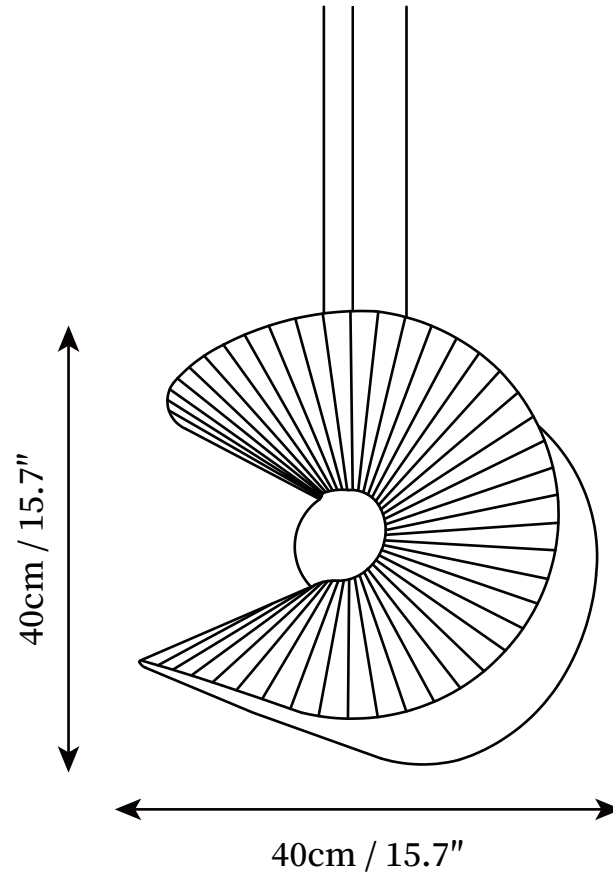

## SPECIFICATION DETAILS

\*For custom options, consult factory for details

<b>Fixture Dimensions</b>	D 47.2" x H 17.7"
<b>Light source</b>	Integrated LED
<b>Wattage</b>	10W
<b>Voltage</b>	AC 110-240V
<b>Color Temperature</b>	3000k
<b>CRI(Ra)</b>	80CRI
<b>Mounting</b>	Ceiling
<b>Driver Required</b>	Yes
<b>Optional Color Temps</b>	Warm Light (3000K), Neutral Light (4500K), Cool Light (6000K)
<b>LED Rated Life</b>	30000hours
<b>Dimming</b>	Dimming is not supported
<b>Finishes</b>	Black
<b>Shade Details</b>	Black
<b>Material</b>	Metal, Fabrics
<b>Wire Length</b>	59"
<b>Wire Type</b>	Black Coaxial Wire