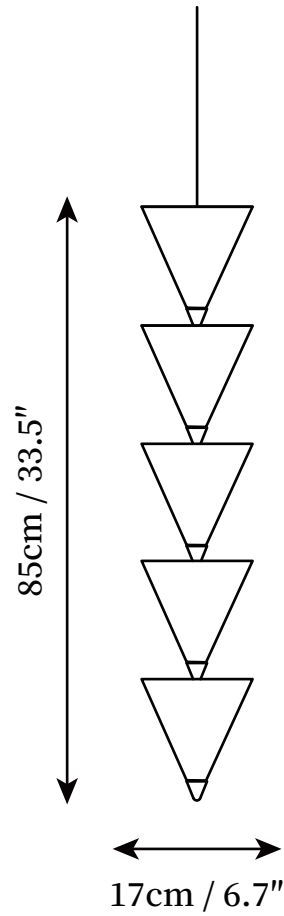

SPECIFICATION SHEET

SPECIFICATION DETAILS

*For custom options, consult factory for details

Fixture Dimensions	D 6.7" x H 13.8"
Light source	Integrated LED
Wattage	10W
Voltage	AC 110-240V
Color Temperature	3000k
CRI(Ra)	80CRI
Mounting	Ceiling
Driver Required	Yes
Optional Color Temps	Warm Light (3000K), Neutral Light (4500K), Cool Light (6000K)
LED Rated Life	30000hours
Dimming	Dimming is not supported
Finishes	Black
Shade Details	Black
Material	Metal, Acrylic
Wire Length	59"
Wire Type	Black Coaxial Wire

SPECIFICATION SHEET

SPECIFICATION DETAILS

*For custom options, consult factory for details

Fixture Dimensions	D 6.7" x H 33.5"
Light source	Integrated LED
Wattage	10W
Voltage	AC 110-240V
Color Temperature	3000k
CRI(Ra)	80CRI
Mounting	Ceiling
Driver Required	Yes
Optional Color Temps	Warm Light (3000K), Neutral Light (4500K), Cool Light (6000K)
LED Rated Life	30000hours
Dimming	Dimming is not supported
Finishes	Black
Shade Details	Black
Material	Metal, Acrylic
Wire Length	59"
Wire Type	Black Coaxial Wire