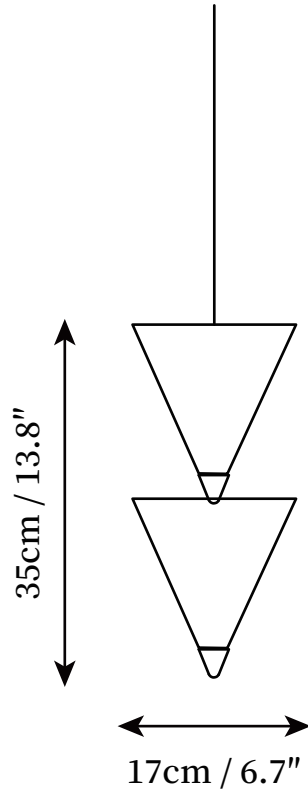

SPECIFICATION SHEET

SPECIFICATION DETAILS

*For custom options, consult factory for details

Fixture Dimensions	D 6.7" x H 13.8"
Light source	Integrated LED
Wattage	10W
Voltage	AC 110-240V
Color Temperature	3000k
CRI(Ra)	80CRI
Mounting	Ceiling
Driver Required	Yes
Optional Color Temps	Warm Light (3000K), Neutral Light (4500K), Cool Light (6000K)
LED Rated Life	30000hours
Dimming	Dimming is not supported
Finishes	Black
Shade Details	Black
Material	Metal, Acrylic
Wire Length	59"
Wire Type	Black Coaxial Wire

SPECIFICATION SHEET

SPECIFICATION DETAILS

*For custom options, consult factory for details

Fixture Dimensions	D 6.7" x H 33.5"
Light source	Integrated LED
Wattage	10W
Voltage	AC 110-240V
Color Temperature	3000k
CRI(Ra)	80CRI
Mounting	Ceiling
Driver Required	Yes
Optional Color Temps	Warm Light (3000K), Neutral Light (4500K), Cool Light (6000K)
LED Rated Life	30000hours
Dimming	Dimming is not supported
Finishes	Black
Shade Details	Black
Material	Metal, Acrylic
Wire Length	59"
Wire Type	Black Coaxial Wire