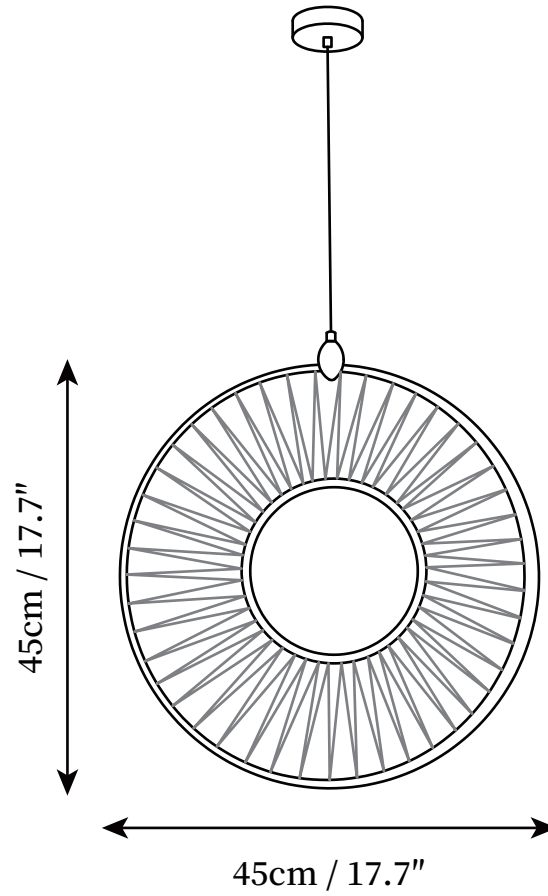

SPECIFICATION SHEET

SPECIFICATION DETAILS

*For custom options, consult factory for details

Fixture Dimensions	D 17.7" x H 17.7"
Light source	Integrated LED
Wattage	23W
Voltage	AC 110-240V
Color Temperature	3000k
CRI(Ra)	80CRI
Mounting	Ceiling
Driver Required	Yes
Optional Color Temps	Warm Light (3000K), Neutral Light (4500K), Cool Light (6000K)
LED Rated Life	30000hours
Dimming	Dimming is not supported
Finishes	Gold
Shade Details	Gold
Material	Fabrics, Silk, Metal
Wire Length	59"
Wire Type	Clear Coaxial Wire