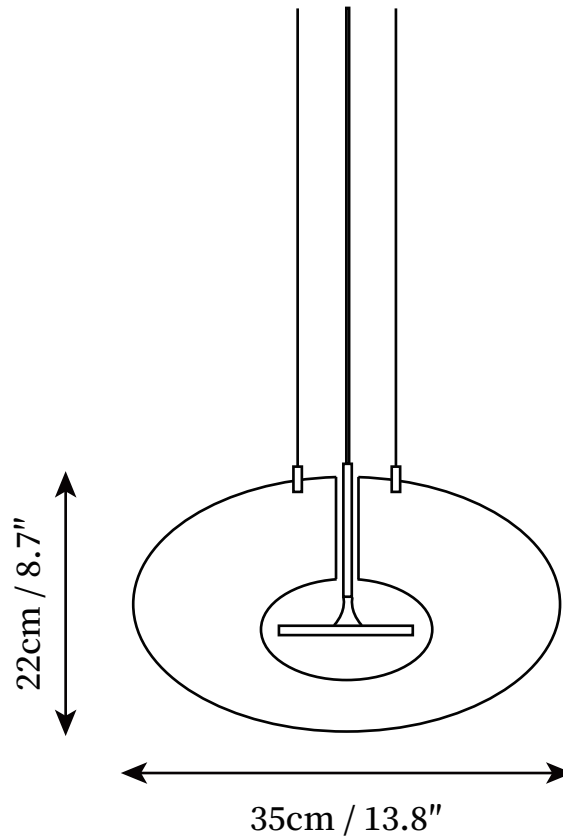

SPECIFICATION SHEET

SPECIFICATION DETAILS

*For custom options, consult factory for details

Fixture Dimensions	D 13.8" x H 8.7"
Light source	Integrated LED
Wattage	12W
Voltage	AC 110-240V
Color Temperature	3000k
CRI(Ra)	80CRI
Mounting	Ceiling
Driver Required	Yes
Optional Color Temps	Warm Light (3000K), Neutral Light (4500K), Cool Light (6000K)
LED Rated Life	30000hours
Dimming	Dimming is not supported
Finishes	Gold+Black
Shade Details	Gold+Black
Material	Metal, Acrylic
Wire Length	59"
Wire Type	Clear Coaxial Wire