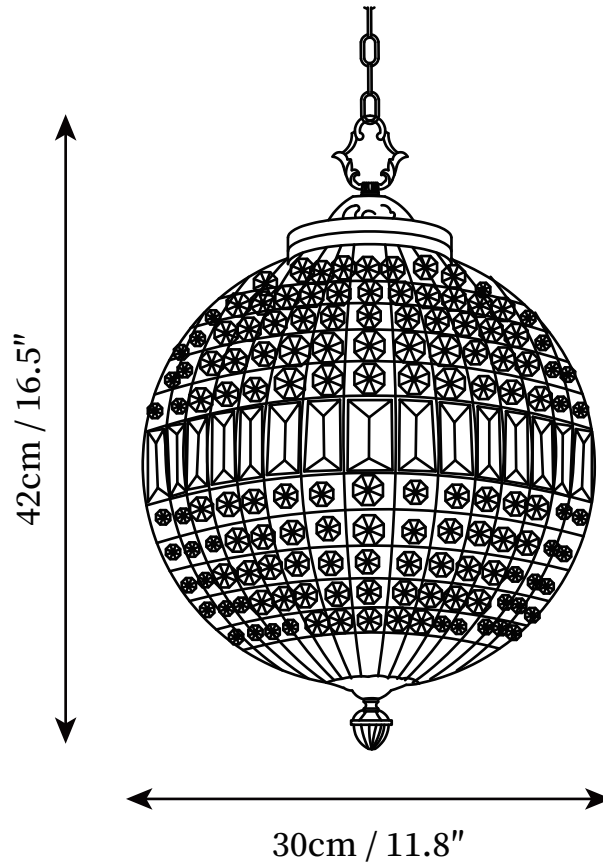

SPECIFICATION SHEET

SPECIFICATION DETAILS

*For custom options, consult factory for details

Fixture Dimensions	D 11.8" x H 16.5"
Light source	E14
Wattage	15W
Voltage	AC 110-240V
Color Temperature	Based on the purchase of light bulbs
CRI(Ra)	80CRI
Mounting	Ceiling
Driver Required	NO
Optional Color Temps	Buy bulbs as needed
LED Rated Life	Based on bulb life (we do not supply bulbs)
Dimming	Dimming is not supported
Finishes	Gold+Clear
Shade Details	Gold+Clear
Material	Metal, Iron, Crystal
Hanging chain Length	Hanging chain 50cm / 19.7"
Hanging chain Type	Gold Hanging chain

SPECIFICATION SHEET

SPECIFICATION DETAILS

*For custom options, consult factory for details

Fixture Dimensions	D 17.7" x H 22.4"
Light source	E14
Wattage	15W
Voltage	AC 110-240V
Color Temperature	Based on the purchase of light bulbs
CRI(Ra)	80CRI
Mounting	Ceiling
Driver Required	NO
Optional Color Temps	Buy bulbs as needed
LED Rated Life	Based on bulb life (we do not supply bulbs)
Dimming	Dimming is not supported
Finishes	Gold+Clear
Shade Details	Gold+Clear
Material	Metal, Iron, Crystal
Hanging chain Length	Hanging chain 50cm / 19.7"
Hanging chain Type	Gold Hanging chain

SPECIFICATION SHEET

SPECIFICATION DETAILS

*For custom options, consult factory for details

Fixture Dimensions	D 24.8" x H 29.9"
Light source	E14
Wattage	15W
Voltage	AC 110-240V
Color Temperature	Based on the purchase of light bulbs
CRI(Ra)	80CRI
Mounting	Ceiling
Driver Required	NO
Optional Color Temps	Buy bulbs as needed
LED Rated Life	Based on bulb life (we do not supply bulbs)
Dimming	Dimming is not supported
Finishes	Gold+Clear
Shade Details	Gold+Clear
Material	Metal, Iron, Crystal
Hanging chain Length	Hanging chain 50cm / 19.7"
Hanging chain Type	Gold Hanging chain