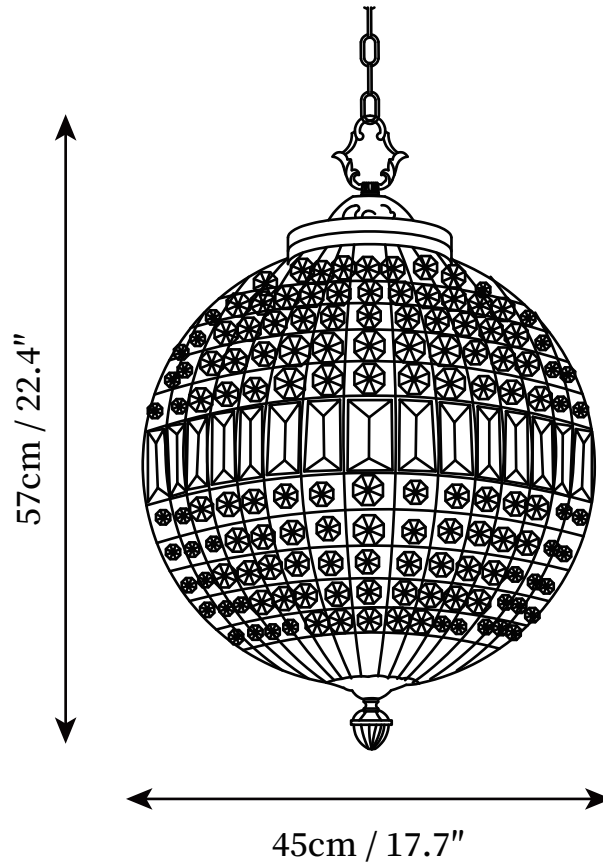

SPECIFICATION SHEET

SPECIFICATION DETAILS

*For custom options, consult factory for details

Fixture Dimensions	D 11.8" x H 16.5"
Light source	E14
Wattage	15W
Voltage	AC 110-240V
Color Temperature	Based on the purchase of light bulbs
CRI(Ra)	80CRI
Mounting	Ceiling
Driver Required	NO
Optional Color Temps	Buy bulbs as needed
LED Rated Life	Based on bulb life (we do not supply bulbs)
Dimming	Dimming is not supported
Finishes	Gold+Clear
Shade Details	Gold+Clear
Material	Metal, Iron, Crystal
Hanging chain Length	Hanging chain 50cm / 19.7"
Hanging chain Type	Gold Hanging chain

SPECIFICATION SHEET

SPECIFICATION DETAILS

*For custom options, consult factory for details

Fixture Dimensions	D 17.7" x H 22.4"
Light source	E14
Wattage	15W
Voltage	AC 110-240V
Color Temperature	Based on the purchase of light bulbs
CRI(Ra)	80CRI
Mounting	Ceiling
Driver Required	NO
Optional Color Temps	Buy bulbs as needed
LED Rated Life	Based on bulb life (we do not supply bulbs)
Dimming	Dimming is not supported
Finishes	Gold+Clear
Shade Details	Gold+Clear
Material	Metal, Iron, Crystal
Hanging chain Length	Hanging chain 50cm / 19.7"
Hanging chain Type	Gold Hanging chain

SPECIFICATION SHEET

SPECIFICATION DETAILS

*For custom options, consult factory for details

Fixture Dimensions	D 24.8" x H 29.9"
Light source	E14
Wattage	15W
Voltage	AC 110-240V
Color Temperature	Based on the purchase of light bulbs
CRI(Ra)	80CRI
Mounting	Ceiling
Driver Required	NO
Optional Color Temps	Buy bulbs as needed
LED Rated Life	Based on bulb life (we do not supply bulbs)
Dimming	Dimming is not supported
Finishes	Gold+Clear
Shade Details	Gold+Clear
Material	Metal, Iron, Crystal
Hanging chain Length	Hanging chain 50cm / 19.7"
Hanging chain Type	Gold Hanging chain