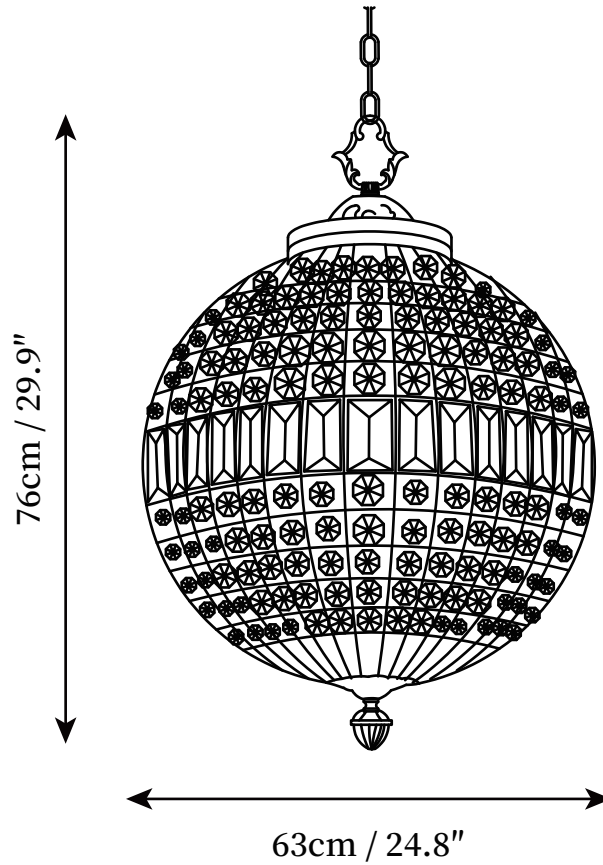

SPECIFICATION SHEET

SPECIFICATION DETAILS

*For custom options, consult factory for details

Fixture Dimensions	D 11.8" x H 16.5"
Light source	E14
Wattage	15W
Voltage	AC 110-240V
Color Temperature	Based on the purchase of light bulbs
CRI(Ra)	80CRI
Mounting	Ceiling
Driver Required	NO
Optional Color Temps	Buy bulbs as needed
LED Rated Life	Based on bulb life (we do not supply bulbs)
Dimming	Dimming is not supported
Finishes	Gold+Clear
Shade Details	Gold+Clear
Material	Metal, Iron, Crystal
Hanging chain Length	Hanging chain 50cm / 19.7"
Hanging chain Type	Gold Hanging chain

SPECIFICATION SHEET

SPECIFICATION DETAILS

*For custom options, consult factory for details

Fixture Dimensions	D 17.7" x H 22.4"
Light source	E14
Wattage	15W
Voltage	AC 110-240V
Color Temperature	Based on the purchase of light bulbs
CRI(Ra)	80CRI
Mounting	Ceiling
Driver Required	NO
Optional Color Temps	Buy bulbs as needed
LED Rated Life	Based on bulb life (we do not supply bulbs)
Dimming	Dimming is not supported
Finishes	Gold+Clear
Shade Details	Gold+Clear
Material	Metal, Iron, Crystal
Hanging chain Length	Hanging chain 50cm / 19.7"
Hanging chain Type	Gold Hanging chain

SPECIFICATION SHEET

SPECIFICATION DETAILS

*For custom options, consult factory for details

Fixture Dimensions	D 24.8" x H 29.9"
Light source	E14
Wattage	15W
Voltage	AC 110-240V
Color Temperature	Based on the purchase of light bulbs
CRI(Ra)	80CRI
Mounting	Ceiling
Driver Required	NO
Optional Color Temps	Buy bulbs as needed
LED Rated Life	Based on bulb life (we do not supply bulbs)
Dimming	Dimming is not supported
Finishes	Gold+Clear
Shade Details	Gold+Clear
Material	Metal, Iron, Crystal
Hanging chain Length	Hanging chain 50cm / 19.7"
Hanging chain Type	Gold Hanging chain