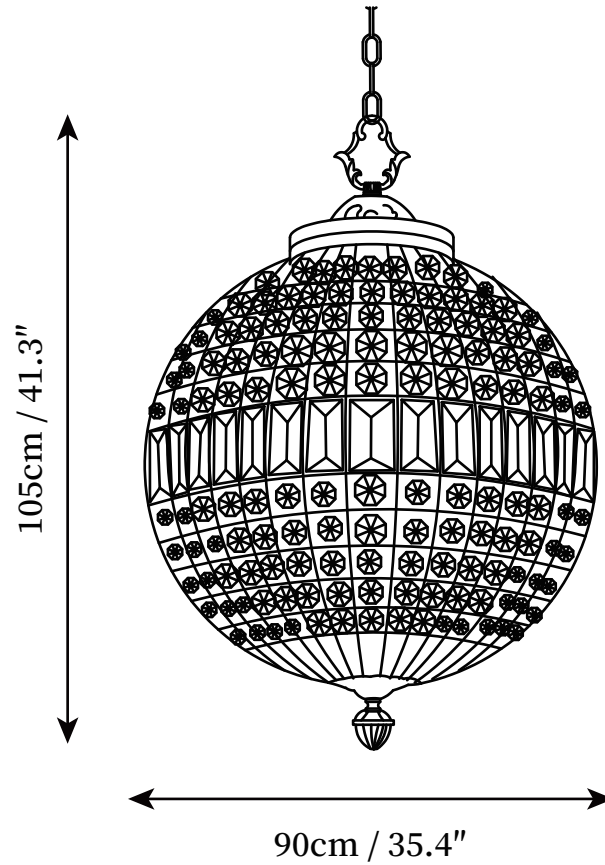

SPECIFICATION SHEET

SPECIFICATION DETAILS

*For custom options, consult factory for details

Fixture Dimensions	D 35.4" x H 41.3"
Light source	E14
Wattage	15W
Voltage	AC 110-240V
Color Temperature	Based on the purchase of light bulbs
CRI(Ra)	80CRI
Mounting	Ceiling
Driver Required	NO
Optional Color Temps	Buy bulbs as needed
LED Rated Life	Based on bulb life (we do not supply bulbs)
Dimming	Dimming is not supported
Finishes	Gold+Clear
Shade Details	Gold+Clear
Material	Metal, Iron, Crystal
Hanging chain Length	Hanging chain 50cm / 19.7"
Hanging chain Type	Gold Hanging chain