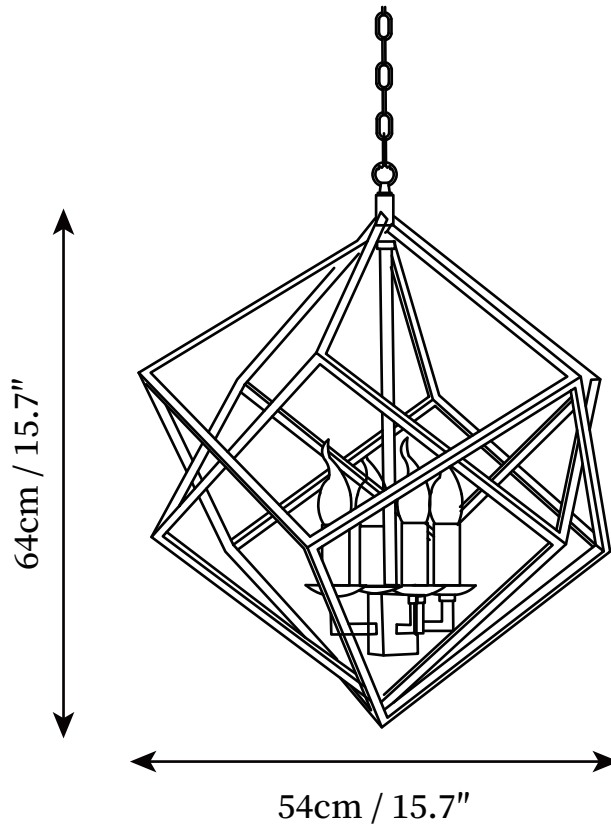

SPECIFICATION SHEET

SPECIFICATION DETAILS

*For custom options, consult factory for details

Fixture Dimensions	D 15.7" x H 15.7"
Light source	E14
Wattage	15W
Voltage	AC 110-240V
Color Temperature	Based on the purchase of light bulbs
CRI(Ra)	80CRI
Mounting	Ceiling
Driver Required	NO
Optional Color Temps	Buy bulbs as needed
LED Rated Life	Based on bulb life (we do not supply bulbs)
Dimming	Dimming is not supported
Finishes	Gold
Shade Details	Gold
Material	Metal
Hanging chain Length	Hanging chain 50cm / 19.7"
Hanging chain Type	Gold Hanging chain