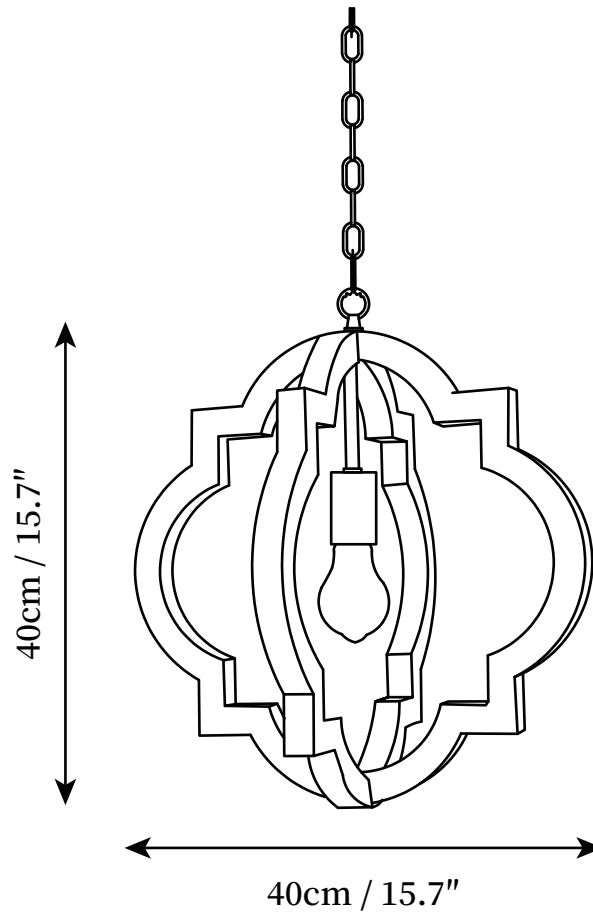

SPECIFICATION SHEET

SPECIFICATION DETAILS

*For custom options, consult factory for details

Fixture Dimensions	D 15.7" x H 15.7"
Light source	E14
Wattage	15W
Voltage	AC 110-240V
Color Temperature	Based on the purchase of light bulbs
CRI(Ra)	80CRI
Mounting	Ceiling
Driver Required	NO
Optional Color Temps	Buy bulbs as needed
LED Rated Life	Based on bulb life (we do not supply bulbs)
Dimming	Dimming is not supported
Finishes	Old white
Shade Details	Old white
Material	Metal, Wooden
Hanging chain Length	Hanging chain 50cm / 19.7"
Hanging chain Type	Black Hanging chain