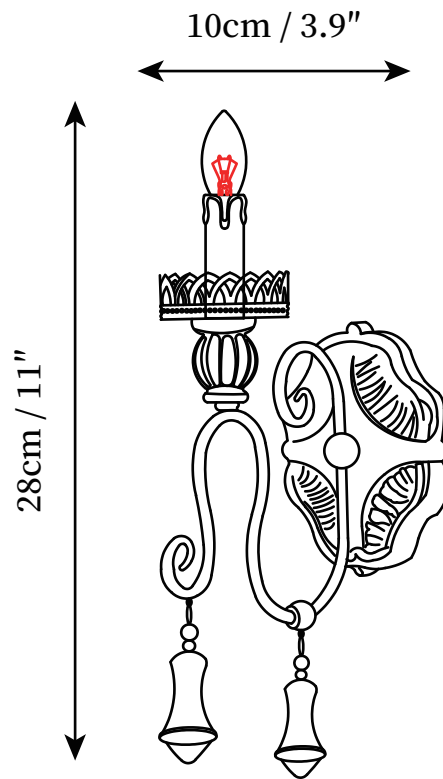

SPECIFICATION SHEET

SPECIFICATION DETAILS

*For custom options, consult factory for details

Fixture Dimensions	W 3.9" x H 11"
Light source	E14
Wattage	15W
Voltage	AC 110-240V
Color Temperature	Based on the purchase of light bulbs
CRI(Ra)	80CRI
Mounting	Wall
Driver Required	No
Optional Color Temps	Buy bulbs as needed
LED Rated Life	Based on bulb life (we do not supply bulbs)
Dimming	Dimming is not supported
Finishes	Old white
Shade Details	Old white
Material	Metal, Wooden
Wire Length	No
Wire Type	No

SPECIFICATION SHEET

SPECIFICATION DETAILS

*For custom options, consult factory for details

Fixture Dimensions	W 11.8" x H 11"
Light source	E14
Wattage	15W
Voltage	AC 110-240V
Color Temperature	Based on the purchase of light bulbs
CRI(Ra)	80CRI
Mounting	Wall
Driver Required	No
Optional Color Temps	Buy bulbs as needed
LED Rated Life	Based on bulb life (we do not supply bulbs)
Dimming	Dimming is not supported
Finishes	Old white
Shade Details	Old white
Material	Metal, Wooden
Wire Length	No
Wire Type	No