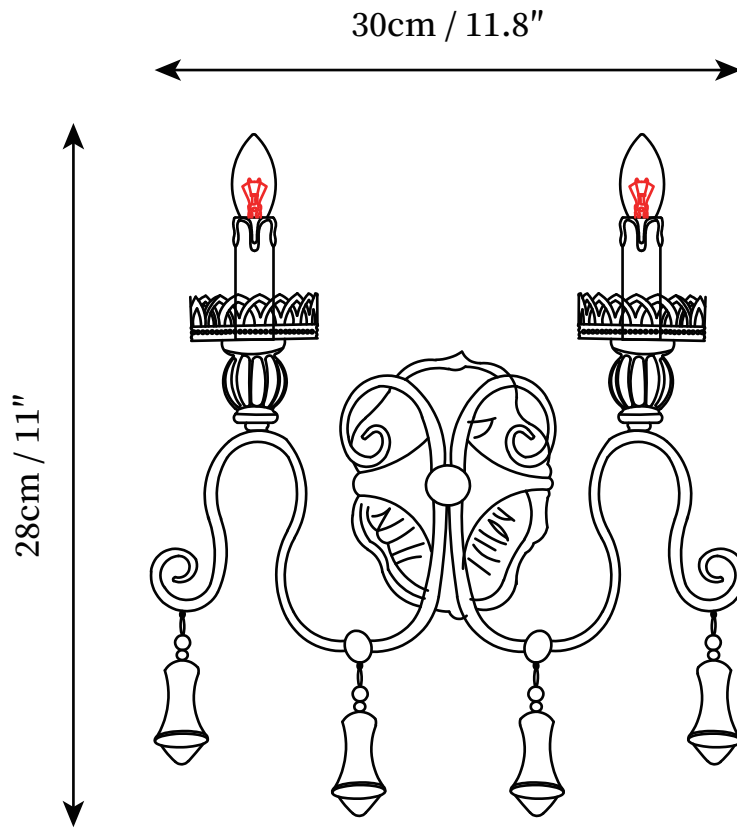

SPECIFICATION SHEET

SPECIFICATION DETAILS

*For custom options, consult factory for details

Fixture Dimensions	W 3.9" x H 11"
Light source	E14
Wattage	15W
Voltage	AC 110-240V
Color Temperature	Based on the purchase of light bulbs
CRI(Ra)	80CRI
Mounting	Wall
Driver Required	No
Optional Color Temps	Buy bulbs as needed
LED Rated Life	Based on bulb life (we do not supply bulbs)
Dimming	Dimming is not supported
Finishes	Old white
Shade Details	Old white
Material	Metal, Wooden
Wire Length	No
Wire Type	No

SPECIFICATION SHEET

SPECIFICATION DETAILS

*For custom options, consult factory for details

Fixture Dimensions	W 11.8" x H 11"
Light source	E14
Wattage	15W
Voltage	AC 110-240V
Color Temperature	Based on the purchase of light bulbs
CRI(Ra)	80CRI
Mounting	Wall
Driver Required	No
Optional Color Temps	Buy bulbs as needed
LED Rated Life	Based on bulb life (we do not supply bulbs)
Dimming	Dimming is not supported
Finishes	Old white
Shade Details	Old white
Material	Metal, Wooden
Wire Length	No
Wire Type	No