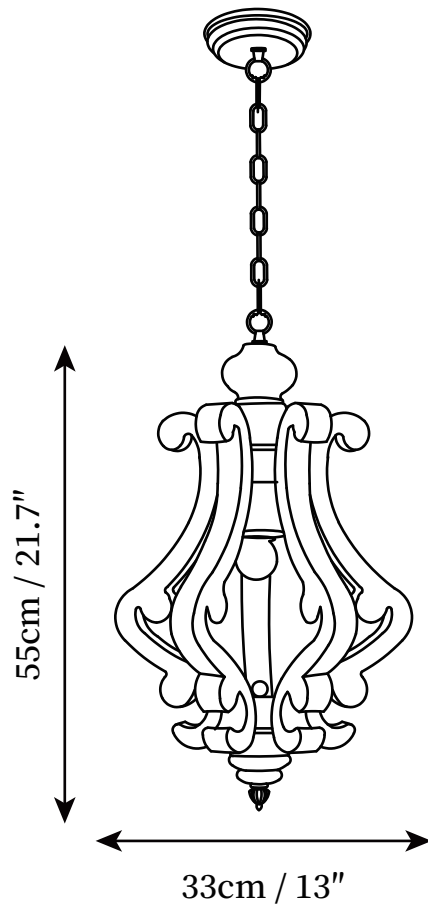

SPECIFICATION SHEET

SPECIFICATION DETAILS

*For custom options, consult factory for details

Fixture Dimensions	D 13" x H 21.7"
Light source	E14
Wattage	15W
Voltage	AC 110-240V
Color Temperature	Based on the purchase of light bulbs
CRI(Ra)	80CRI
Mounting	Ceiling
Driver Required	NO
Optional Color Temps	Buy bulbs as needed
LED Rated Life	Based on bulb life (we do not supply bulbs)
Dimming	Dimming is not supported
Finishes	Old White
Shade Details	Old White
Material	Metal, Wooden beads
Hanging chain Length	Hanging chain 100cm / 39.4"
Hanging chain Type	Black Hanging chain