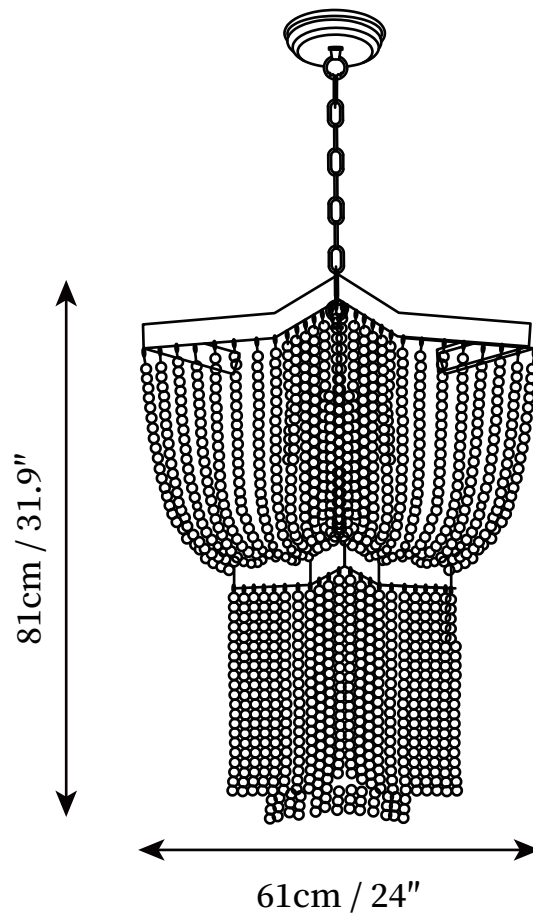

# SPECIFICATION SHEET

---

## SPECIFICATION DETAILS

\*For custom options, consult factory for details

<b>Fixture Dimensions</b>	D 24" x H 31.9"
<b>Light source</b>	E14
<b>Wattage</b>	15W
<b>Voltage</b>	AC 110-240V
<b>Color Temperature</b>	Based on the purchase of light bulbs
<b>CRI(Ra)</b>	80CRI
<b>Mounting</b>	Ceiling
<b>Driver Required</b>	NO
<b>Optional Color Temps</b>	Buy bulbs as needed
<b>LED Rated Life</b>	Based on bulb life (we do not supply bulbs)
<b>Dimming</b>	Dimming is not supported
<b>Finishes</b>	Gold+Old White
<b>Shade Details</b>	Gold+Old White
<b>Material</b>	Metal, Wooden beads
<b>Hanging chain Length</b>	Hanging chain 50cm / 19.7"
<b>Hanging chain Type</b>	Gold Hanging chain