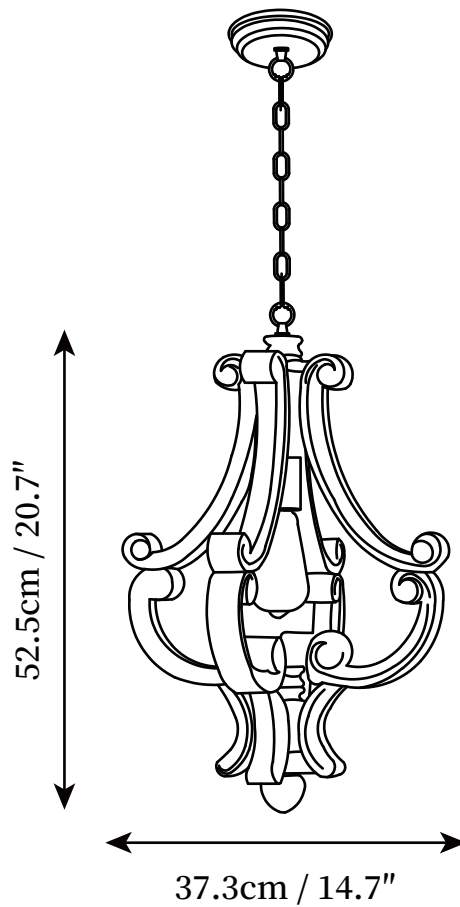

SPECIFICATION SHEET

SPECIFICATION DETAILS

*For custom options, consult factory for details

Fixture Dimensions	D 14.7" x H 20.7"
Light source	E14
Wattage	15W
Voltage	AC 110-240V
Color Temperature	Based on the purchase of light bulbs
CRI(Ra)	80CRI
Mounting	Ceiling
Driver Required	NO
Optional Color Temps	Buy bulbs as needed
LED Rated Life	Based on bulb life (we do not supply bulbs)
Dimming	Dimming is not supported
Finishes	Old White
Shade Details	Old White
Material	Metal, Wooden
Hanging chain Length	Hanging chain 100cm / 39.4"
Hanging chain Type	Old White Hanging chain