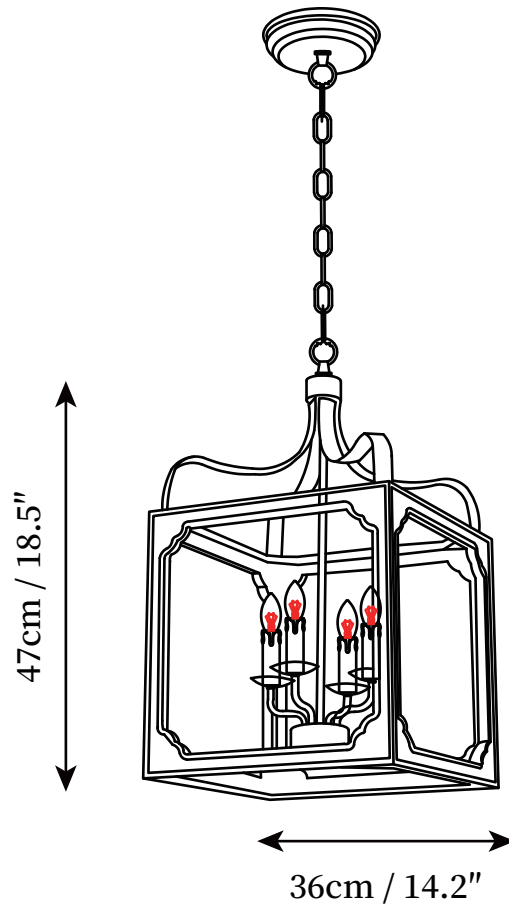

# SPECIFICATION SHEET

---

## SPECIFICATION DETAILS

\*For custom options, consult factory for details

<b>Fixture Dimensions</b>	D 14.2" x H 18.5"
<b>Light source</b>	E14
<b>Wattage</b>	15W
<b>Voltage</b>	AC 110-240V
<b>Color Temperature</b>	Based on the purchase of light bulbs
<b>CRI(Ra)</b>	80CRI
<b>Mounting</b>	Ceiling
<b>Driver Required</b>	NO
<b>Optional Color Temps</b>	Buy bulbs as needed
<b>LED Rated Life</b>	Based on bulb life (we do not supply bulbs)
<b>Dimming</b>	Dimming is not supported
<b>Finishes</b>	Washed grey
<b>Shade Details</b>	Washed grey
<b>Material</b>	Metal, Wooden
<b>Hanging chain Length</b>	Hanging chain 50cm / 19.7"
<b>Hanging chain Type</b>	Black Hanging chain