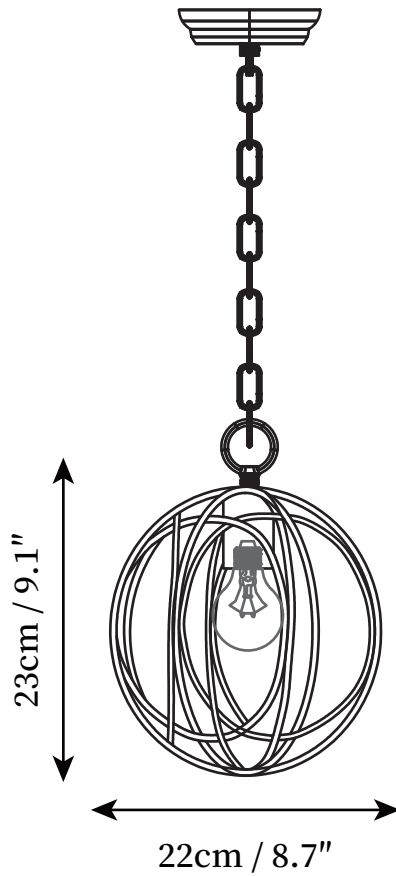

SPECIFICATION SHEET

SPECIFICATION DETAILS

*For custom options, consult factory for details

Fixture Dimensions	D 8.7" x H 9.1"
Light source	E14
Wattage	15W
Voltage	AC 110-240V
Color Temperature	Based on the purchase of light bulbs
CRI(Ra)	80CRI
Mounting	Ceiling
Driver Required	NO
Optional Color Temps	Buy bulbs as needed
LED Rated Life	Based on bulb life (we do not supply bulbs)
Dimming	Dimming is not supported
Finishes	Gold
Shade Details	Gold
Material	Metal, Iron
Hanging chain Length	Hanging chain 100cm / 39.4"
Hanging chain Type	Gold Hanging chain

SPECIFICATION SHEET

SPECIFICATION DETAILS

*For custom options, consult factory for details

Fixture Dimensions	D 13.6" x H 13.8"
Light source	E14
Wattage	15W
Voltage	AC 110-240V
Color Temperature	Based on the purchase of light bulbs
CRI(Ra)	80CRI
Mounting	Ceiling
Driver Required	NO
Optional Color Temps	Buy bulbs as needed
LED Rated Life	Based on bulb life (we do not supply bulbs)
Dimming	Dimming is not supported
Finishes	Gold
Shade Details	Gold
Material	Metal, Iron
Hanging chain Length	Hanging chain 100cm / 39.4"
Hanging chain Type	Gold Hanging chain

SPECIFICATION SHEET

SPECIFICATION DETAILS

*For custom options, consult factory for details

Fixture Dimensions	D 18.5" x H 19.3"
Light source	E14
Wattage	15W
Voltage	AC 110-240V
Color Temperature	Based on the purchase of light bulbs
CRI(Ra)	80CRI
Mounting	Ceiling
Driver Required	NO
Optional Color Temps	Buy bulbs as needed
LED Rated Life	Based on bulb life (we do not supply bulbs)
Dimming	Dimming is not supported
Finishes	Gold
Shade Details	Gold
Material	Metal, Iron
Hanging chain Length	Hanging chain 100cm / 39.4"
Hanging chain Type	Gold Hanging chain