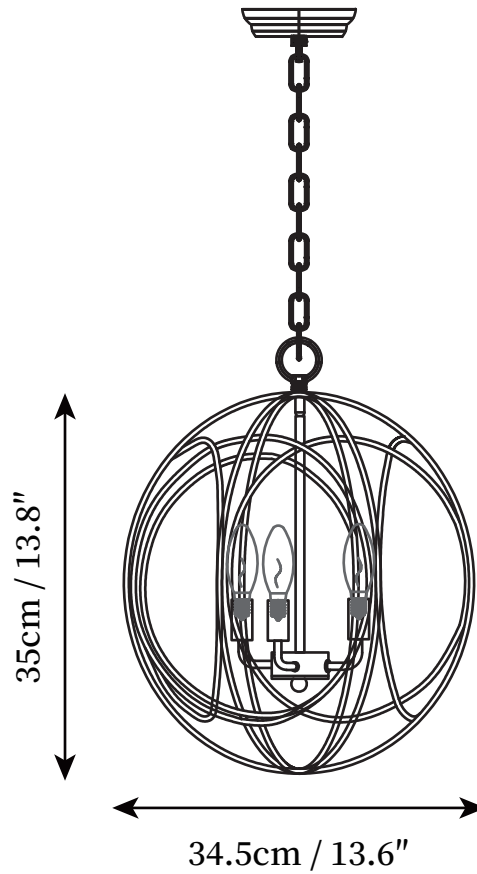

SPECIFICATION SHEET

SPECIFICATION DETAILS

*For custom options, consult factory for details

Fixture Dimensions	D 8.7" x H 9.1"
Light source	E14
Wattage	15W
Voltage	AC 110-240V
Color Temperature	Based on the purchase of light bulbs
CRI(Ra)	80CRI
Mounting	Ceiling
Driver Required	NO
Optional Color Temps	Buy bulbs as needed
LED Rated Life	Based on bulb life (we do not supply bulbs)
Dimming	Dimming is not supported
Finishes	Gold
Shade Details	Gold
Material	Metal, Iron
Hanging chain Length	Hanging chain 100cm / 39.4"
Hanging chain Type	Gold Hanging chain

SPECIFICATION SHEET

SPECIFICATION DETAILS

*For custom options, consult factory for details

Fixture Dimensions	D 13.6" x H 13.8"
Light source	E14
Wattage	15W
Voltage	AC 110-240V
Color Temperature	Based on the purchase of light bulbs
CRI(Ra)	80CRI
Mounting	Ceiling
Driver Required	NO
Optional Color Temps	Buy bulbs as needed
LED Rated Life	Based on bulb life (we do not supply bulbs)
Dimming	Dimming is not supported
Finishes	Gold
Shade Details	Gold
Material	Metal, Iron
Hanging chain Length	Hanging chain 100cm / 39.4"
Hanging chain Type	Gold Hanging chain

SPECIFICATION SHEET

SPECIFICATION DETAILS

*For custom options, consult factory for details

Fixture Dimensions	D 18.5" x H 19.3"
Light source	E14
Wattage	15W
Voltage	AC 110-240V
Color Temperature	Based on the purchase of light bulbs
CRI(Ra)	80CRI
Mounting	Ceiling
Driver Required	NO
Optional Color Temps	Buy bulbs as needed
LED Rated Life	Based on bulb life (we do not supply bulbs)
Dimming	Dimming is not supported
Finishes	Gold
Shade Details	Gold
Material	Metal, Iron
Hanging chain Length	Hanging chain 100cm / 39.4"
Hanging chain Type	Gold Hanging chain