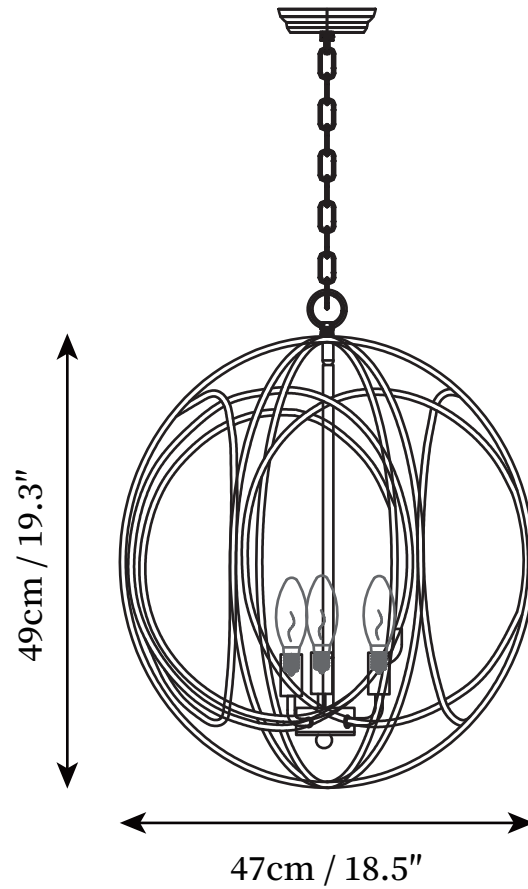

SPECIFICATION SHEET

SPECIFICATION DETAILS

*For custom options, consult factory for details

Fixture Dimensions	D 8.7" x H 9.1"
Light source	E14
Wattage	15W
Voltage	AC 110-240V
Color Temperature	Based on the purchase of light bulbs
CRI(Ra)	80CRI
Mounting	Ceiling
Driver Required	NO
Optional Color Temps	Buy bulbs as needed
LED Rated Life	Based on bulb life (we do not supply bulbs)
Dimming	Dimming is not supported
Finishes	Gold
Shade Details	Gold
Material	Metal, Iron
Hanging chain Length	Hanging chain 100cm / 39.4"
Hanging chain Type	Gold Hanging chain

SPECIFICATION SHEET

SPECIFICATION DETAILS

*For custom options, consult factory for details

Fixture Dimensions	D 13.6" x H 13.8"
Light source	E14
Wattage	15W
Voltage	AC 110-240V
Color Temperature	Based on the purchase of light bulbs
CRI(Ra)	80CRI
Mounting	Ceiling
Driver Required	NO
Optional Color Temps	Buy bulbs as needed
LED Rated Life	Based on bulb life (we do not supply bulbs)
Dimming	Dimming is not supported
Finishes	Gold
Shade Details	Gold
Material	Metal, Iron
Hanging chain Length	Hanging chain 100cm / 39.4"
Hanging chain Type	Gold Hanging chain

SPECIFICATION SHEET

SPECIFICATION DETAILS

*For custom options, consult factory for details

Fixture Dimensions	D 18.5" x H 19.3"
Light source	E14
Wattage	15W
Voltage	AC 110-240V
Color Temperature	Based on the purchase of light bulbs
CRI(Ra)	80CRI
Mounting	Ceiling
Driver Required	NO
Optional Color Temps	Buy bulbs as needed
LED Rated Life	Based on bulb life (we do not supply bulbs)
Dimming	Dimming is not supported
Finishes	Gold
Shade Details	Gold
Material	Metal, Iron
Hanging chain Length	Hanging chain 100cm / 39.4"
Hanging chain Type	Gold Hanging chain