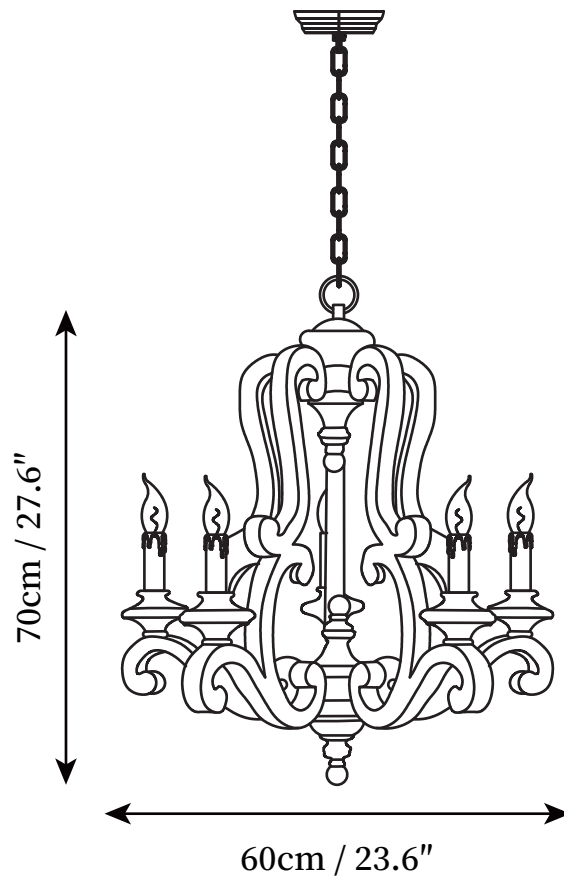

SPECIFICATION SHEET

SPECIFICATION DETAILS

*For custom options, consult factory for details

Fixture Dimensions	D 23.6" x H 27.6"
Light source	E14
Wattage	15W
Voltage	AC 110-240V
Color Temperature	Based on the purchase of light bulbs
CRI(Ra)	80CRI
Mounting	Ceiling
Driver Required	NO
Optional Color Temps	Buy bulbs as needed
LED Rated Life	Based on bulb life (we do not supply bulbs)
Dimming	Dimming is not supported
Finishes	Old grey, Old White
Shade Details	Old grey, Old White
Material	Metal, Wooden
Hanging chain Length	Hanging chain 50cm / 19.7"
Hanging chain Type	Brown Hanging chain